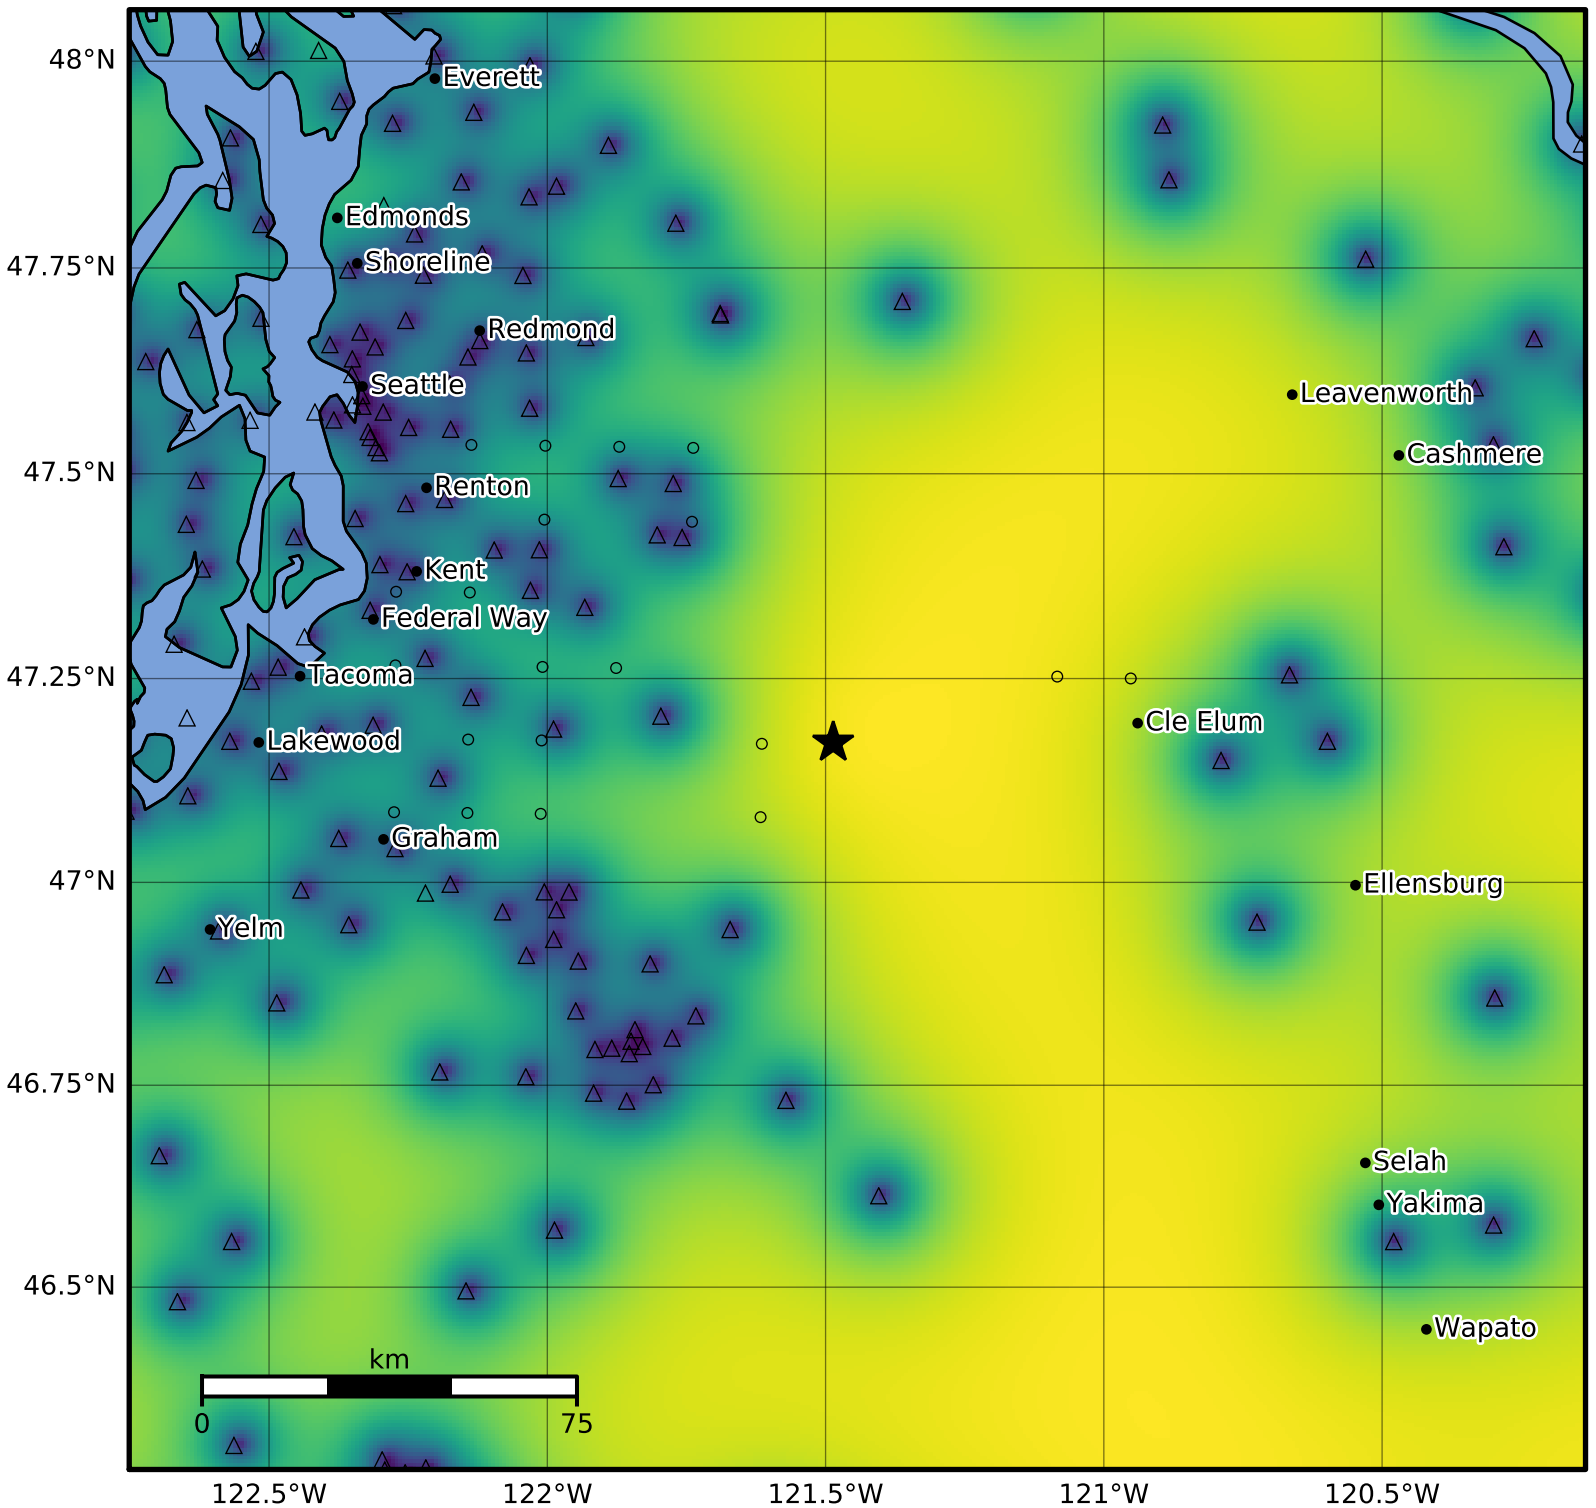

3.0 Second Peak Spectral Acceleration Map PNSN
Uncertainty ShakeMap: 25.8 km (16.0 mi) SSW from Hyak, WA
Apr 06, 2025 15:15:34 UTC M3.7 N47.17 W121.49 Depth: 9.4km ID:uw62080827

Version 5: Processed 2025-04-06T16:51:56Z