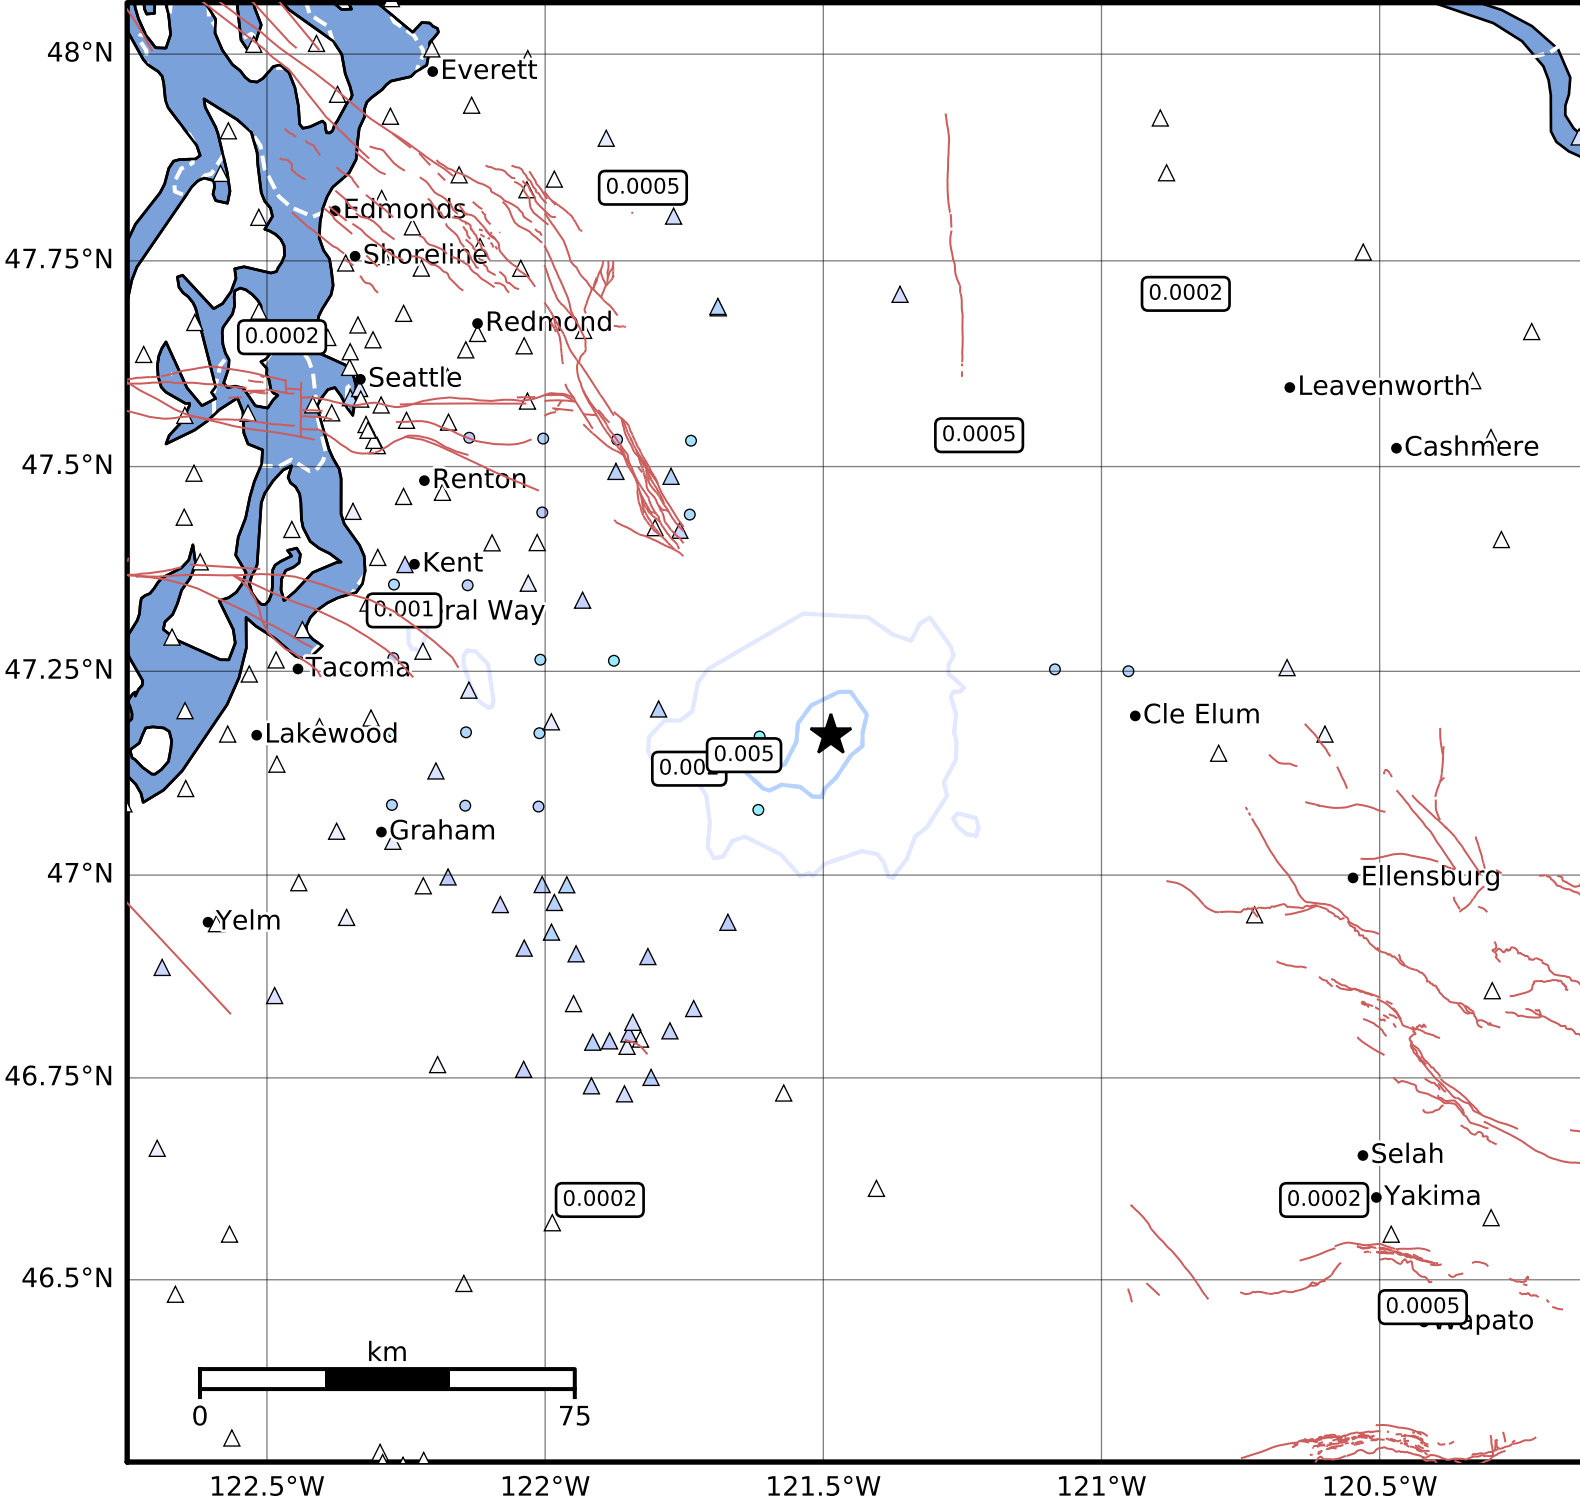

3.0 Second Peak Spectral Acceleration Map PNSN
 ShakeMap: 25.8 km (16.0 mi) SSW from Hyak, WA
 Apr 06, 2025 15:15:34 UTC M3.7 N47.17 W121.49 Depth: 9.4km ID:uw62080827

SA(3.0) (%g)	0.1	0.2	0.5	1	2	5	10	20	50
--------------	-----	-----	-----	---	---	---	----	----	----

Scale based on Worden et al. (2012)

Version 5: Processed 2025-04-06T16:51:56Z

△ Seismic Instrument ○ Reported Intensity

★ Epicenter