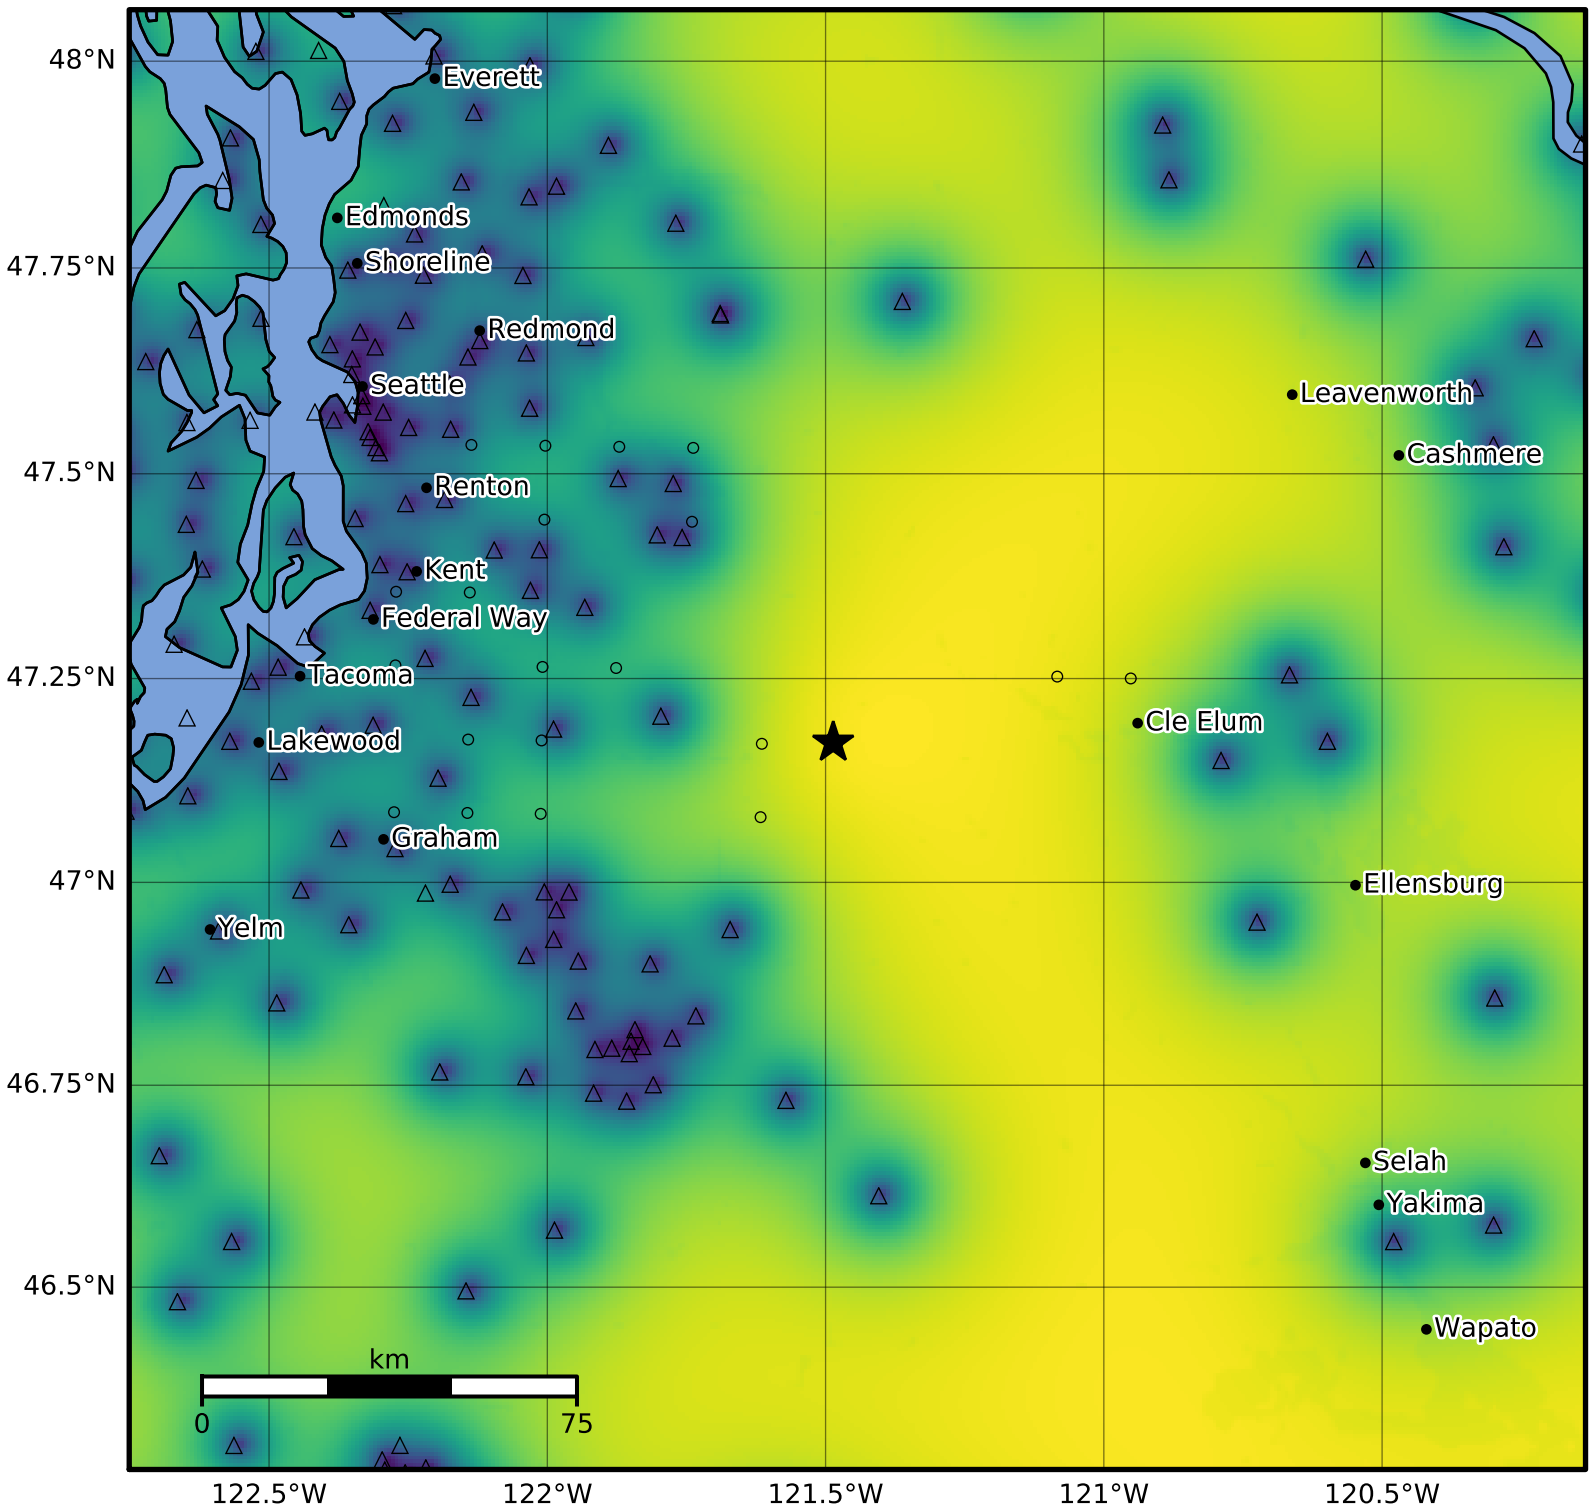

1.0 Second Peak Spectral Acceleration Map PNSN  
Uncertainty ShakeMap: 25.8 km ( 16.0 mi) SSW from Hyak, WA  
Apr 06, 2025 15:15:34 UTC M3.7 N47.17 W121.49 Depth: 9.4km ID:uw62080827

Version 5: Processed 2025-04-06T16:51:56Z