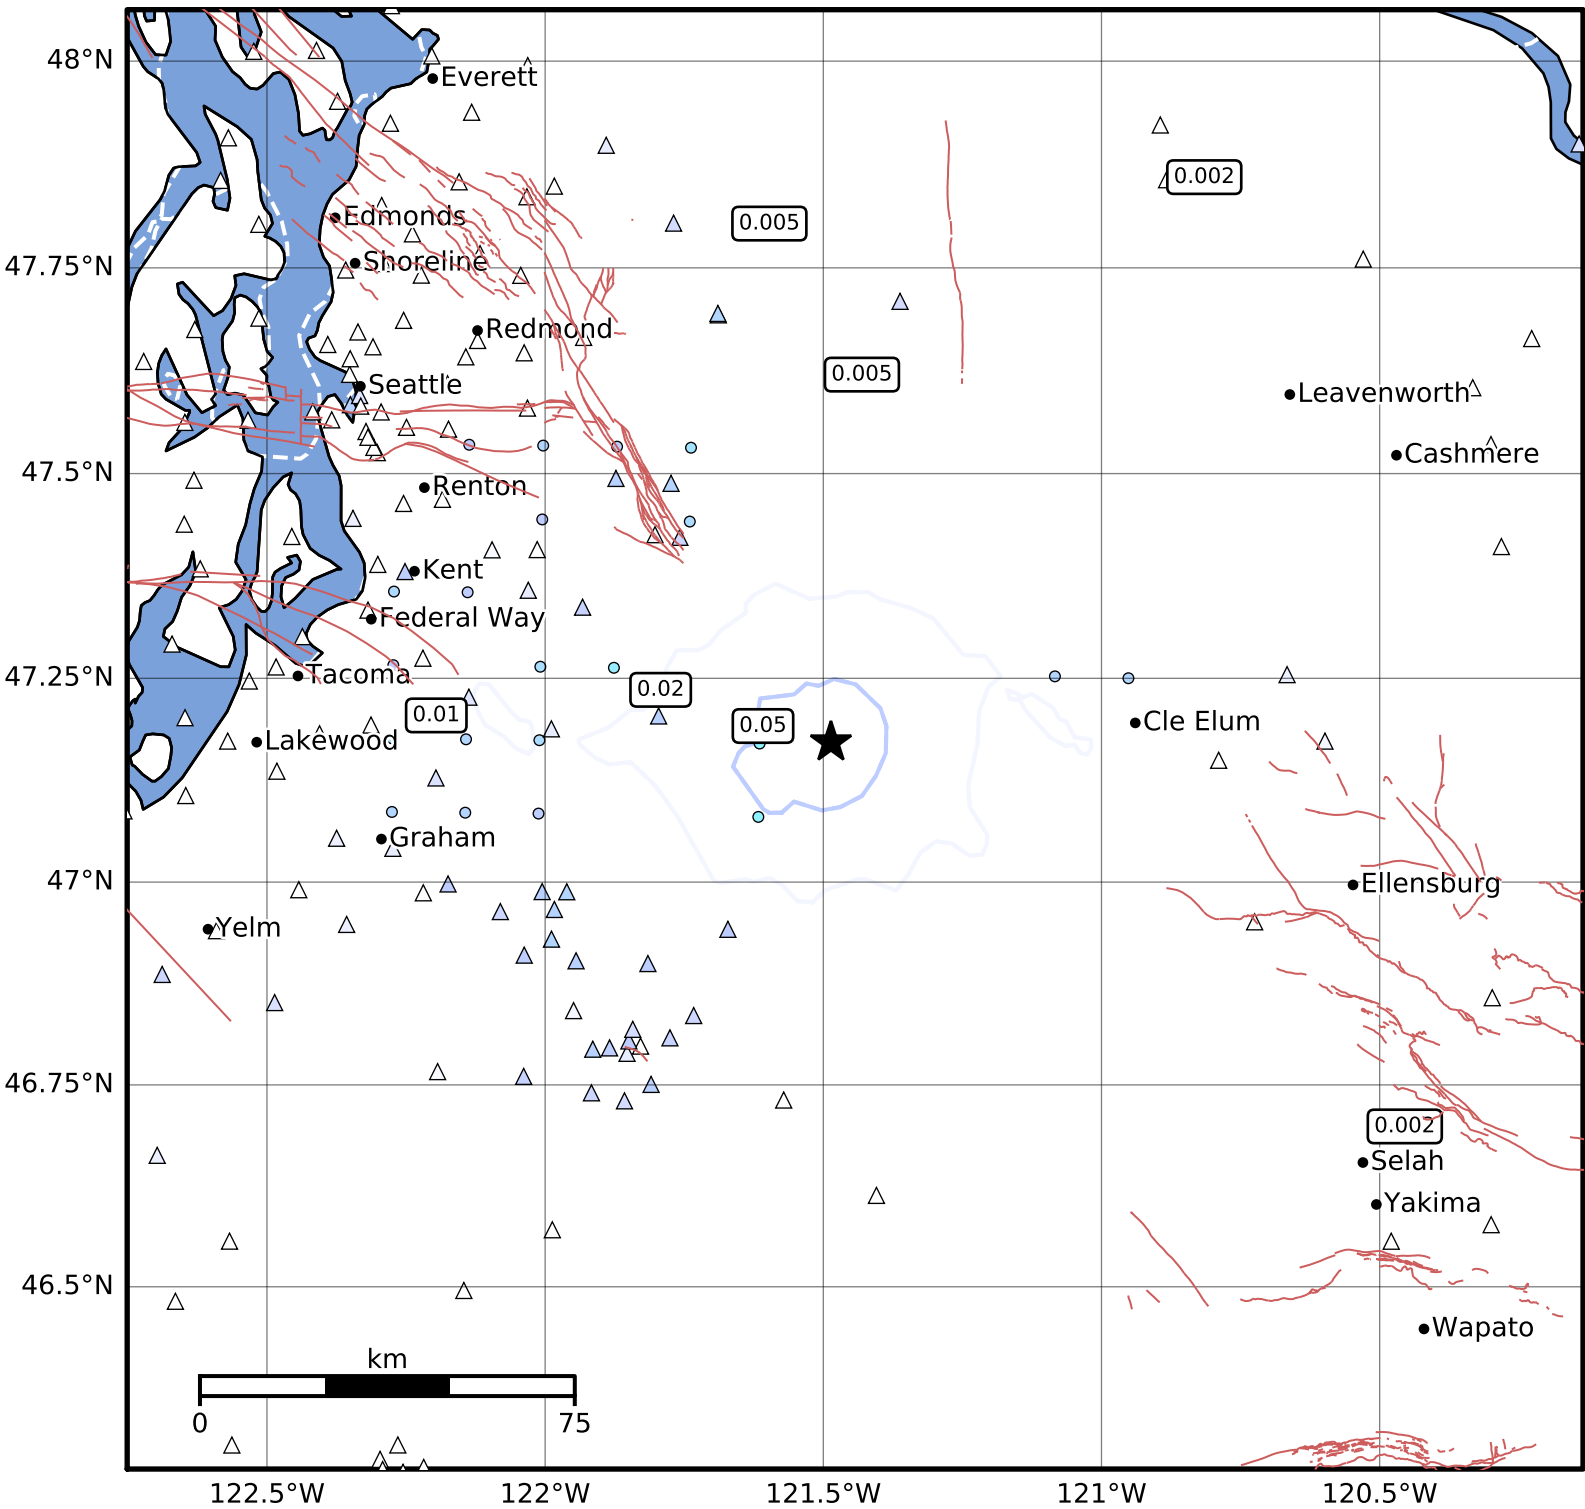

1.0 Second Peak Spectral Acceleration Map PNSN
 ShakeMap: 25.8 km (16.0 mi) SSW from Hyak, WA
 Apr 06, 2025 15:15:34 UTC M3.7 N47.17 W121.49 Depth: 9.4km ID:uw62080827

SA(1.0) (%g)	0.1	0.2	0.5	1	2	5	10	20	50	100	200
--------------	-----	-----	-----	---	---	---	----	----	----	-----	-----

Scale based on Worden et al. (2012)

Version 5: Processed 2025-04-06T16:51:56Z

△ Seismic Instrument ○ Reported Intensity

★ Epicenter