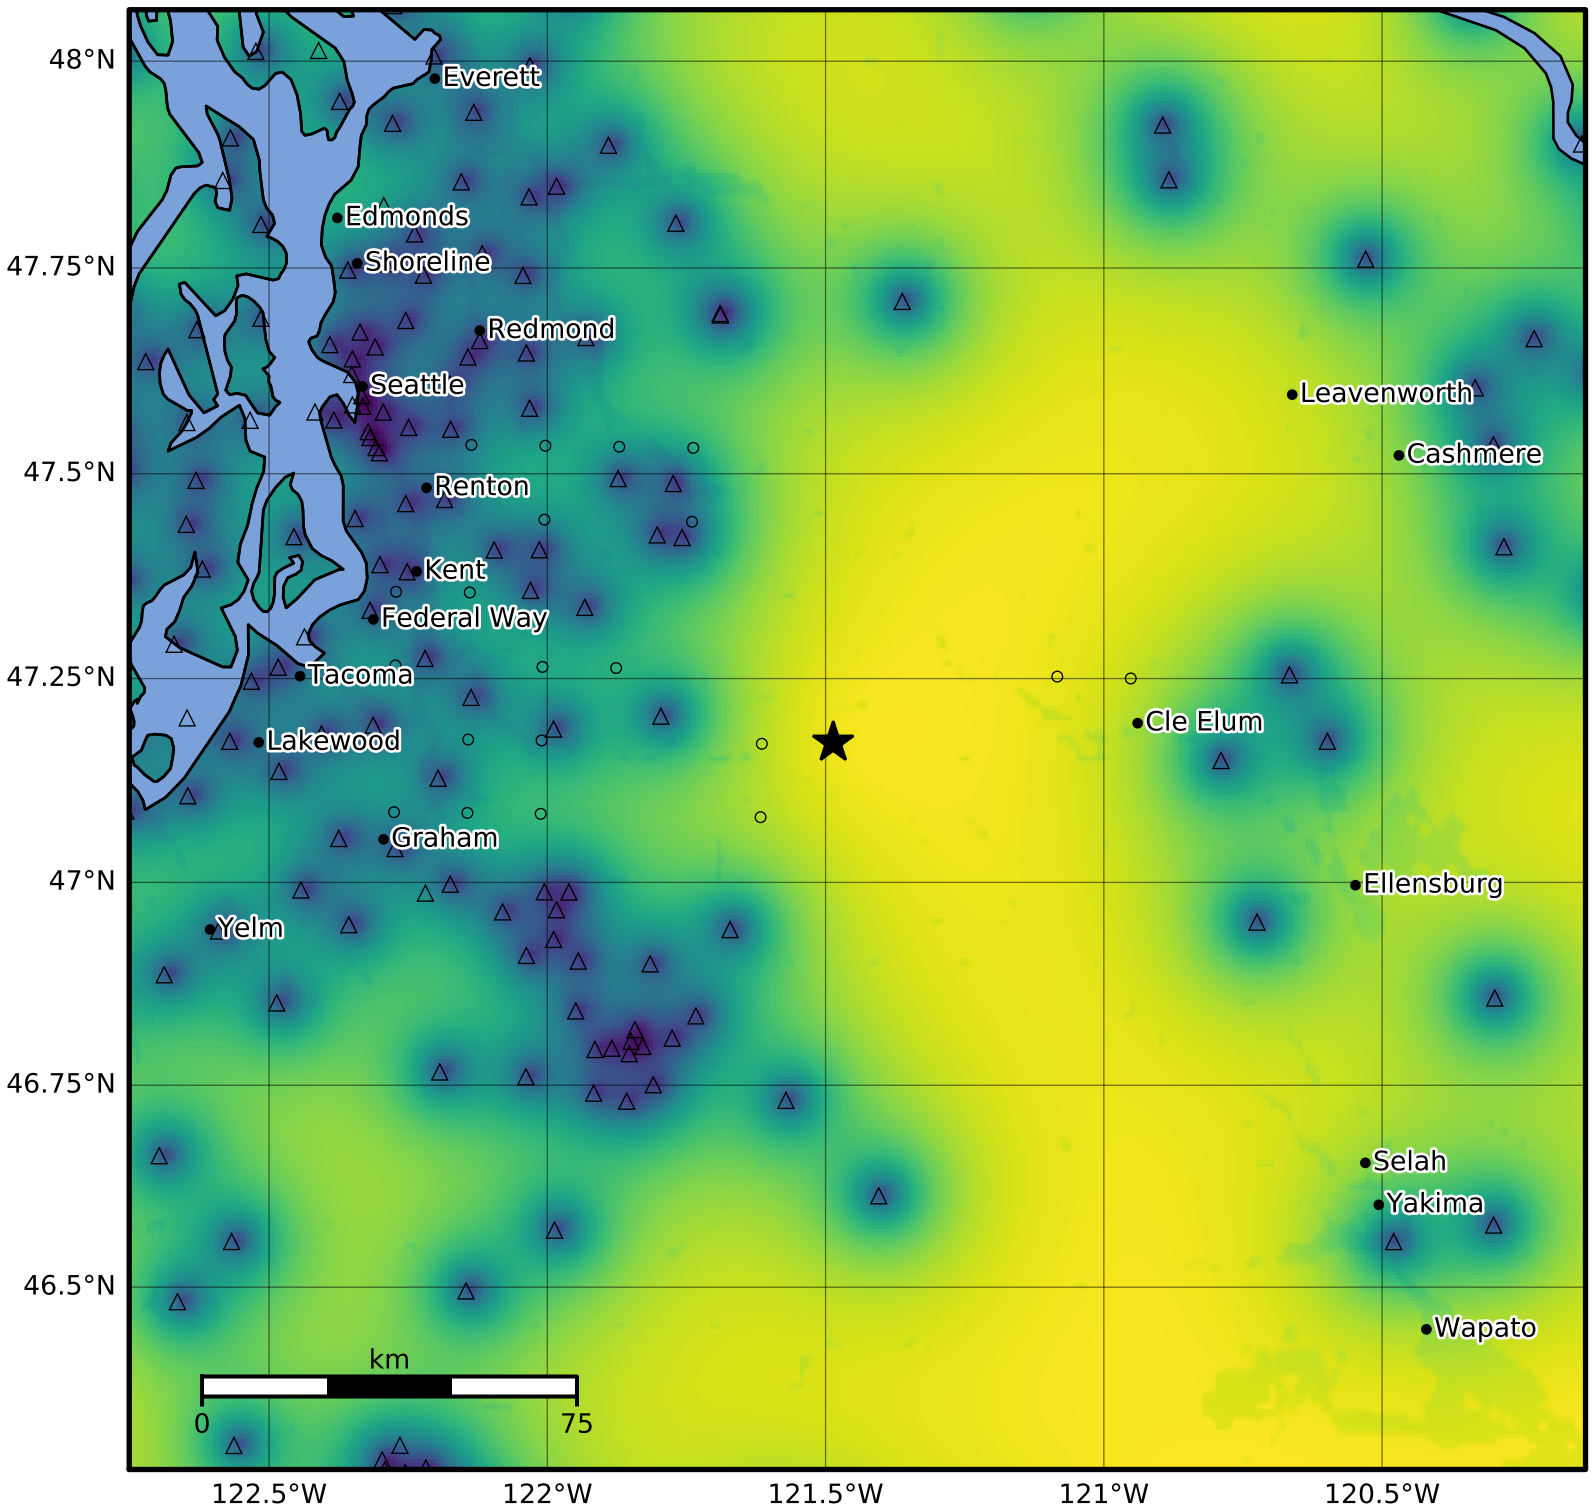

0.3 Second Peak Spectral Acceleration Map PNSN  
Uncertainty ShakeMap: 25.8 km ( 16.0 mi) SSW from Hyak, WA  
Apr 06, 2025 15:15:34 UTC M3.7 N47.17 W121.49 Depth: 9.4km ID:uw62080827

Version 5: Processed 2025-04-06T16:51:56Z