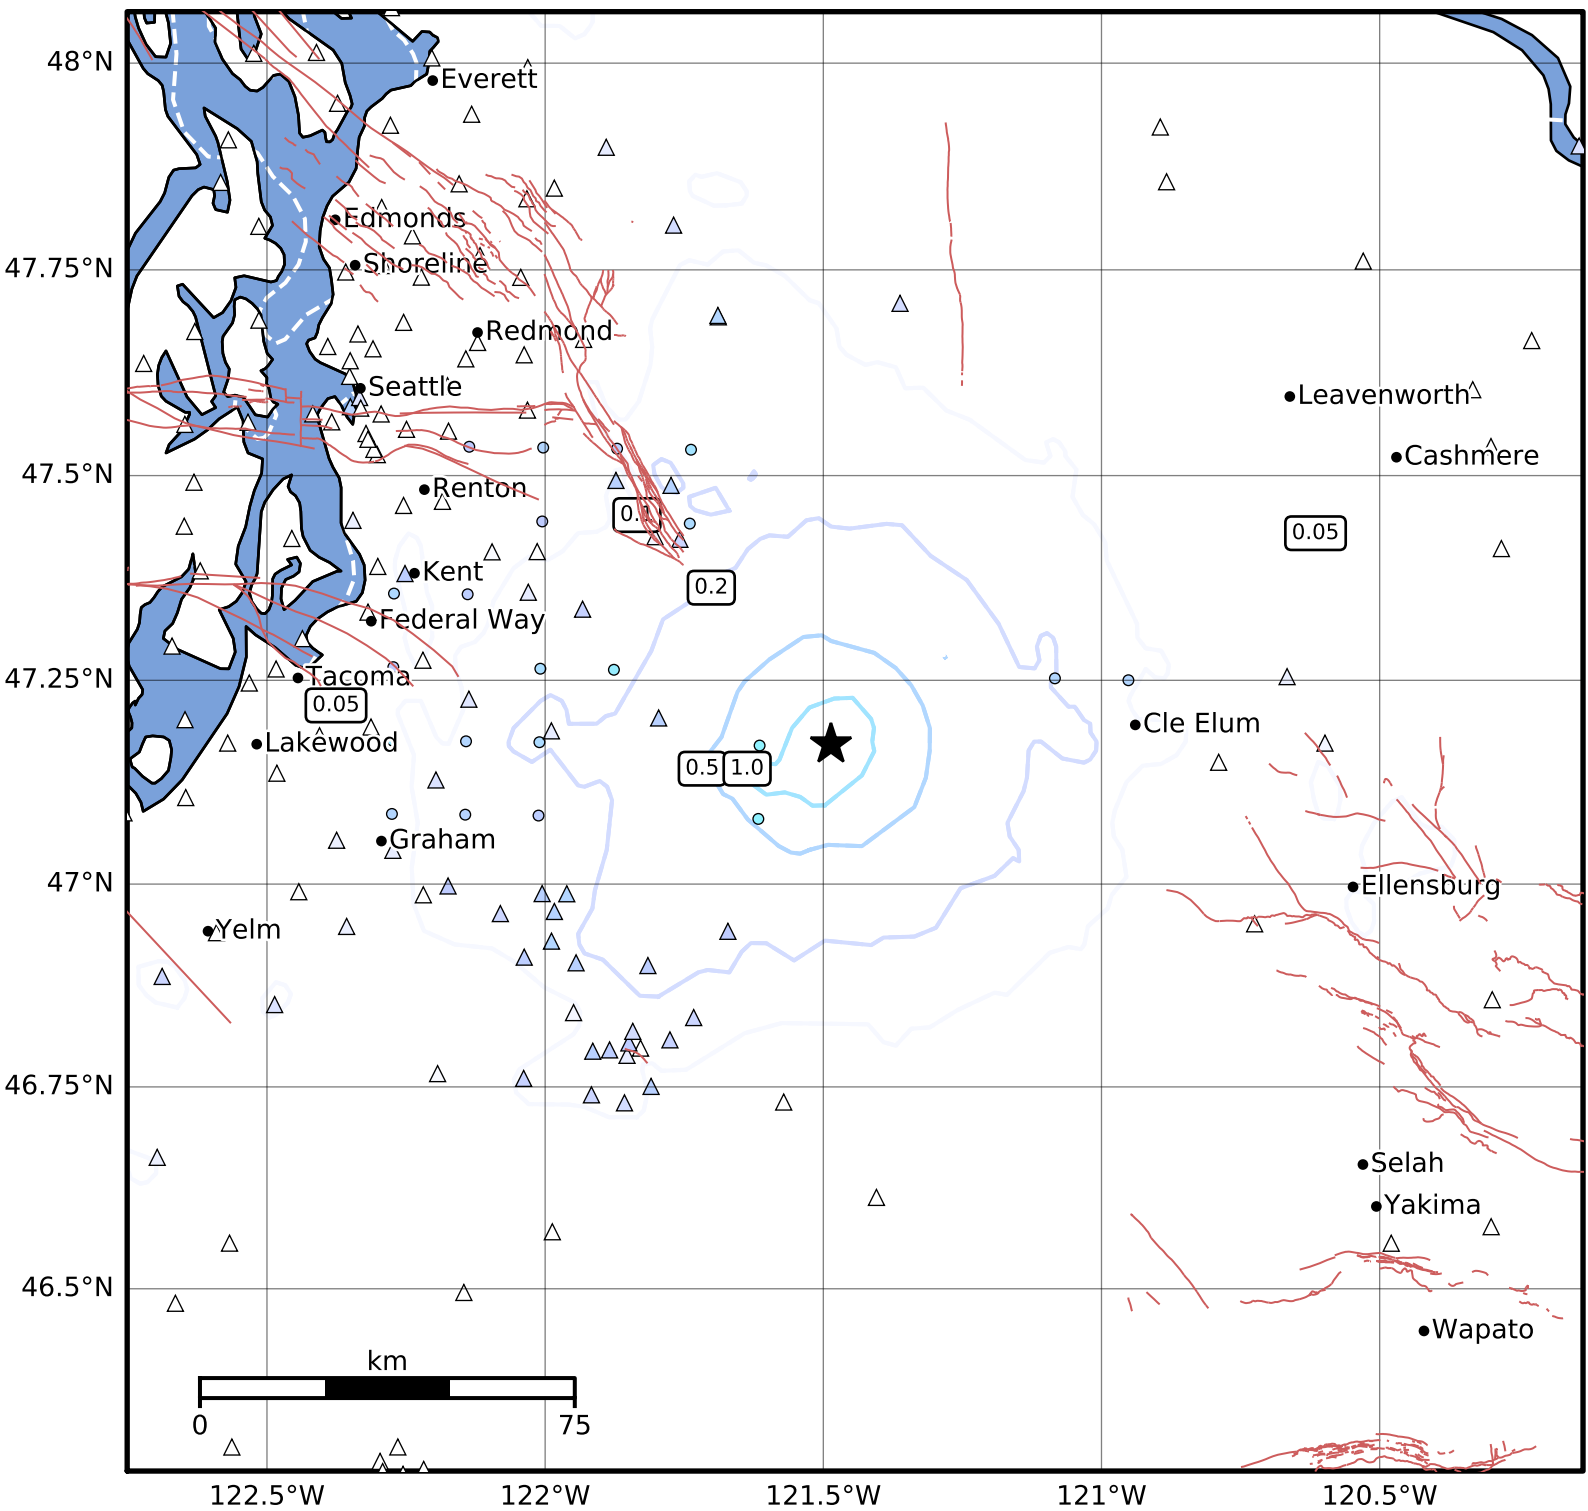

0.3 Second Peak Spectral Acceleration Map PNSN  
 ShakeMap: 25.8 km ( 16.0 mi) SSW from Hyak, WA  
 Apr 06, 2025 15:15:34 UTC M3.7 N47.17 W121.49 Depth: 9.4km ID:uw62080827

SA(0.3) (%g)	0.1	0.2	0.5	1	2	5	10	20	50	100	200
--------------	-----	-----	-----	---	---	---	----	----	----	-----	-----

Scale based on Worden et al. (2012)

Version 5: Processed 2025-04-06T16:51:56Z

△ Seismic Instrument ○ Reported Intensity

★ Epicenter