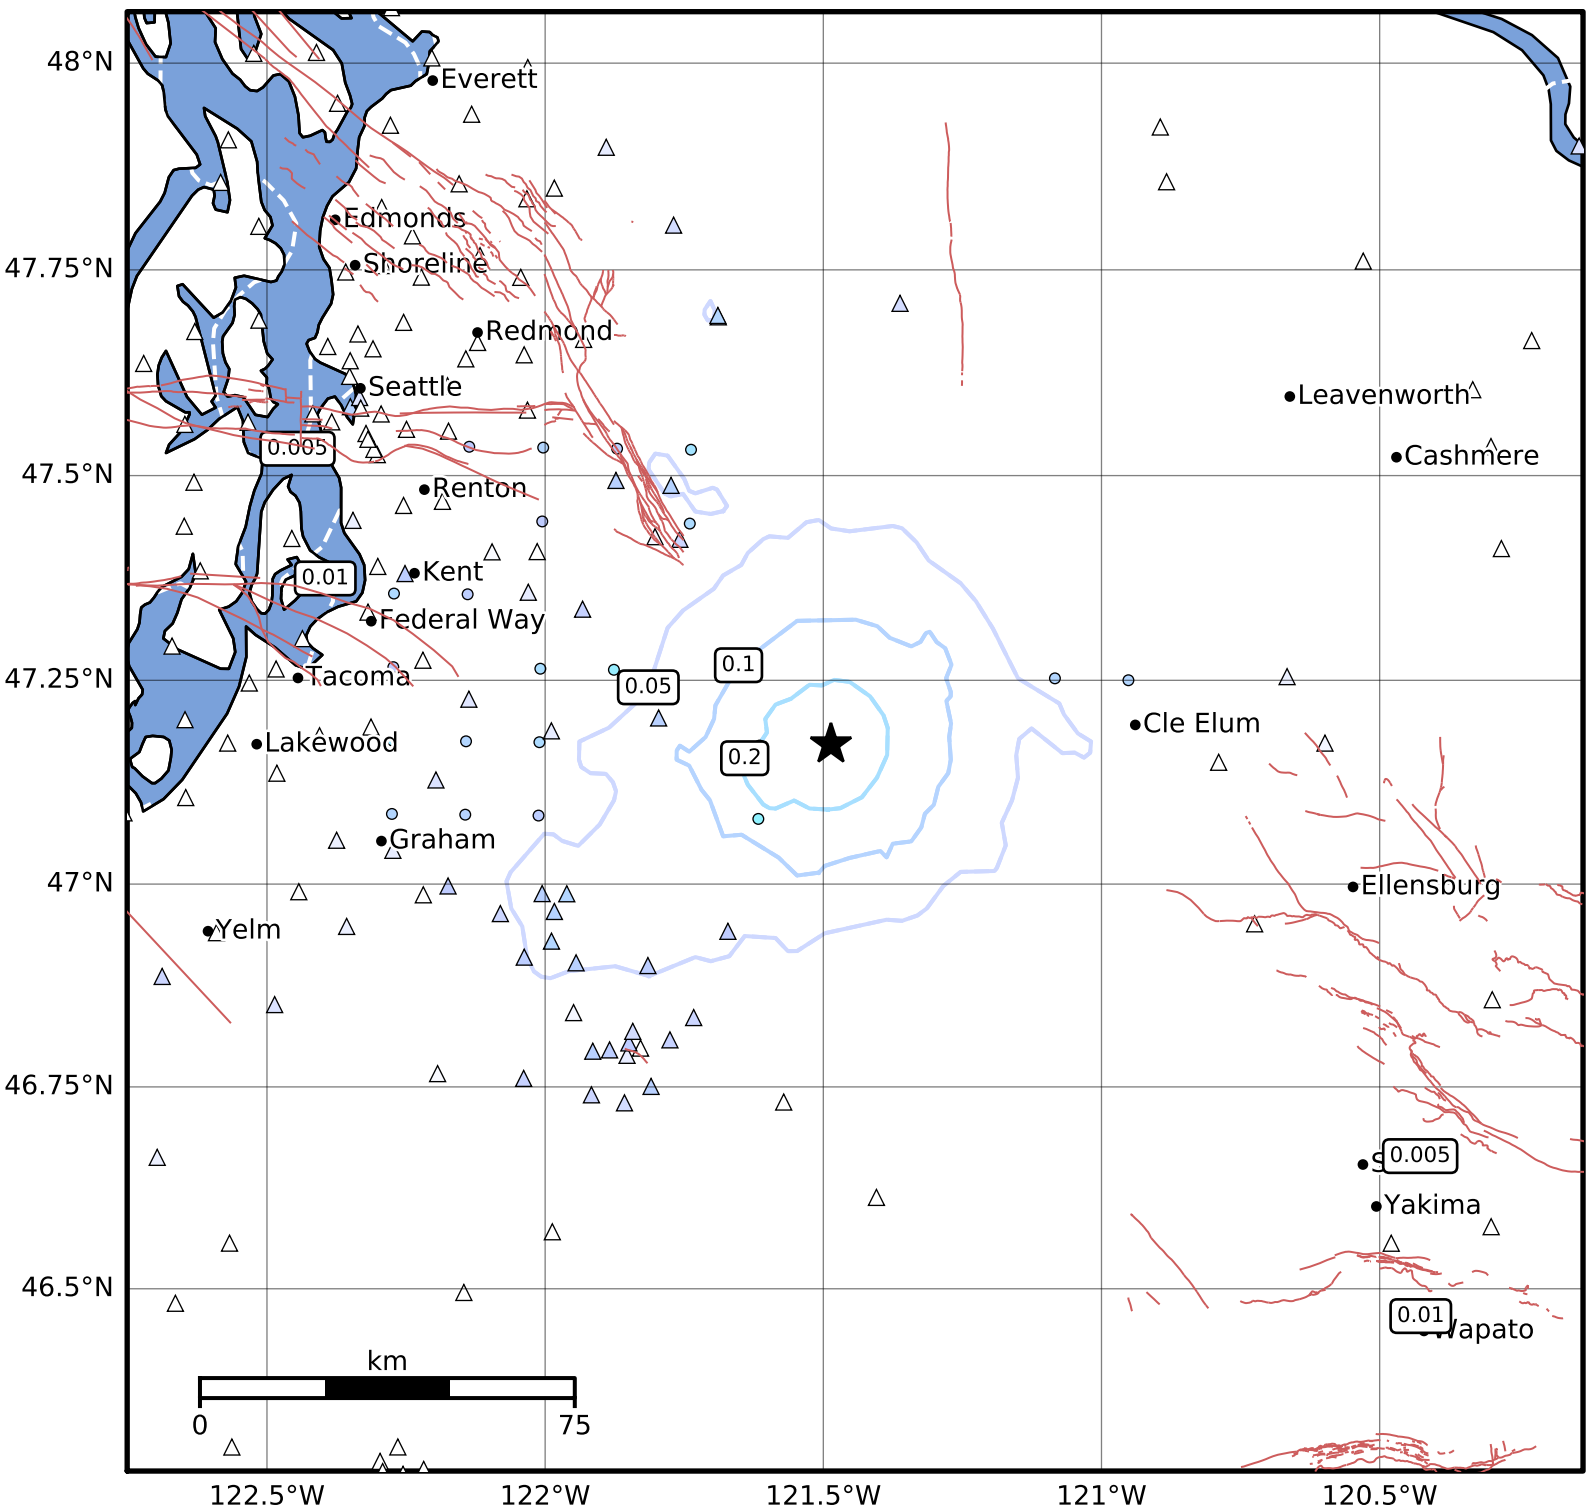

Peak Ground Velocity Map PNSN  
 ShakeMap: 25.8 km ( 16.0 mi) SSW from Hyak, WA  
 Apr 06, 2025 15:15:34 UTC M3.7 N47.17 W121.49 Depth: 9.4km ID:uw62080827

PGV (cm/s)	0.1	0.2	0.5	1	2	5	10	20	50	100	200
------------	-----	-----	-----	---	---	---	----	----	----	-----	-----

Scale based on Worden et al. (2012)

Version 5: Processed 2025-04-06T16:51:56Z

△ Seismic Instrument ○ Reported Intensity

★ Epicenter