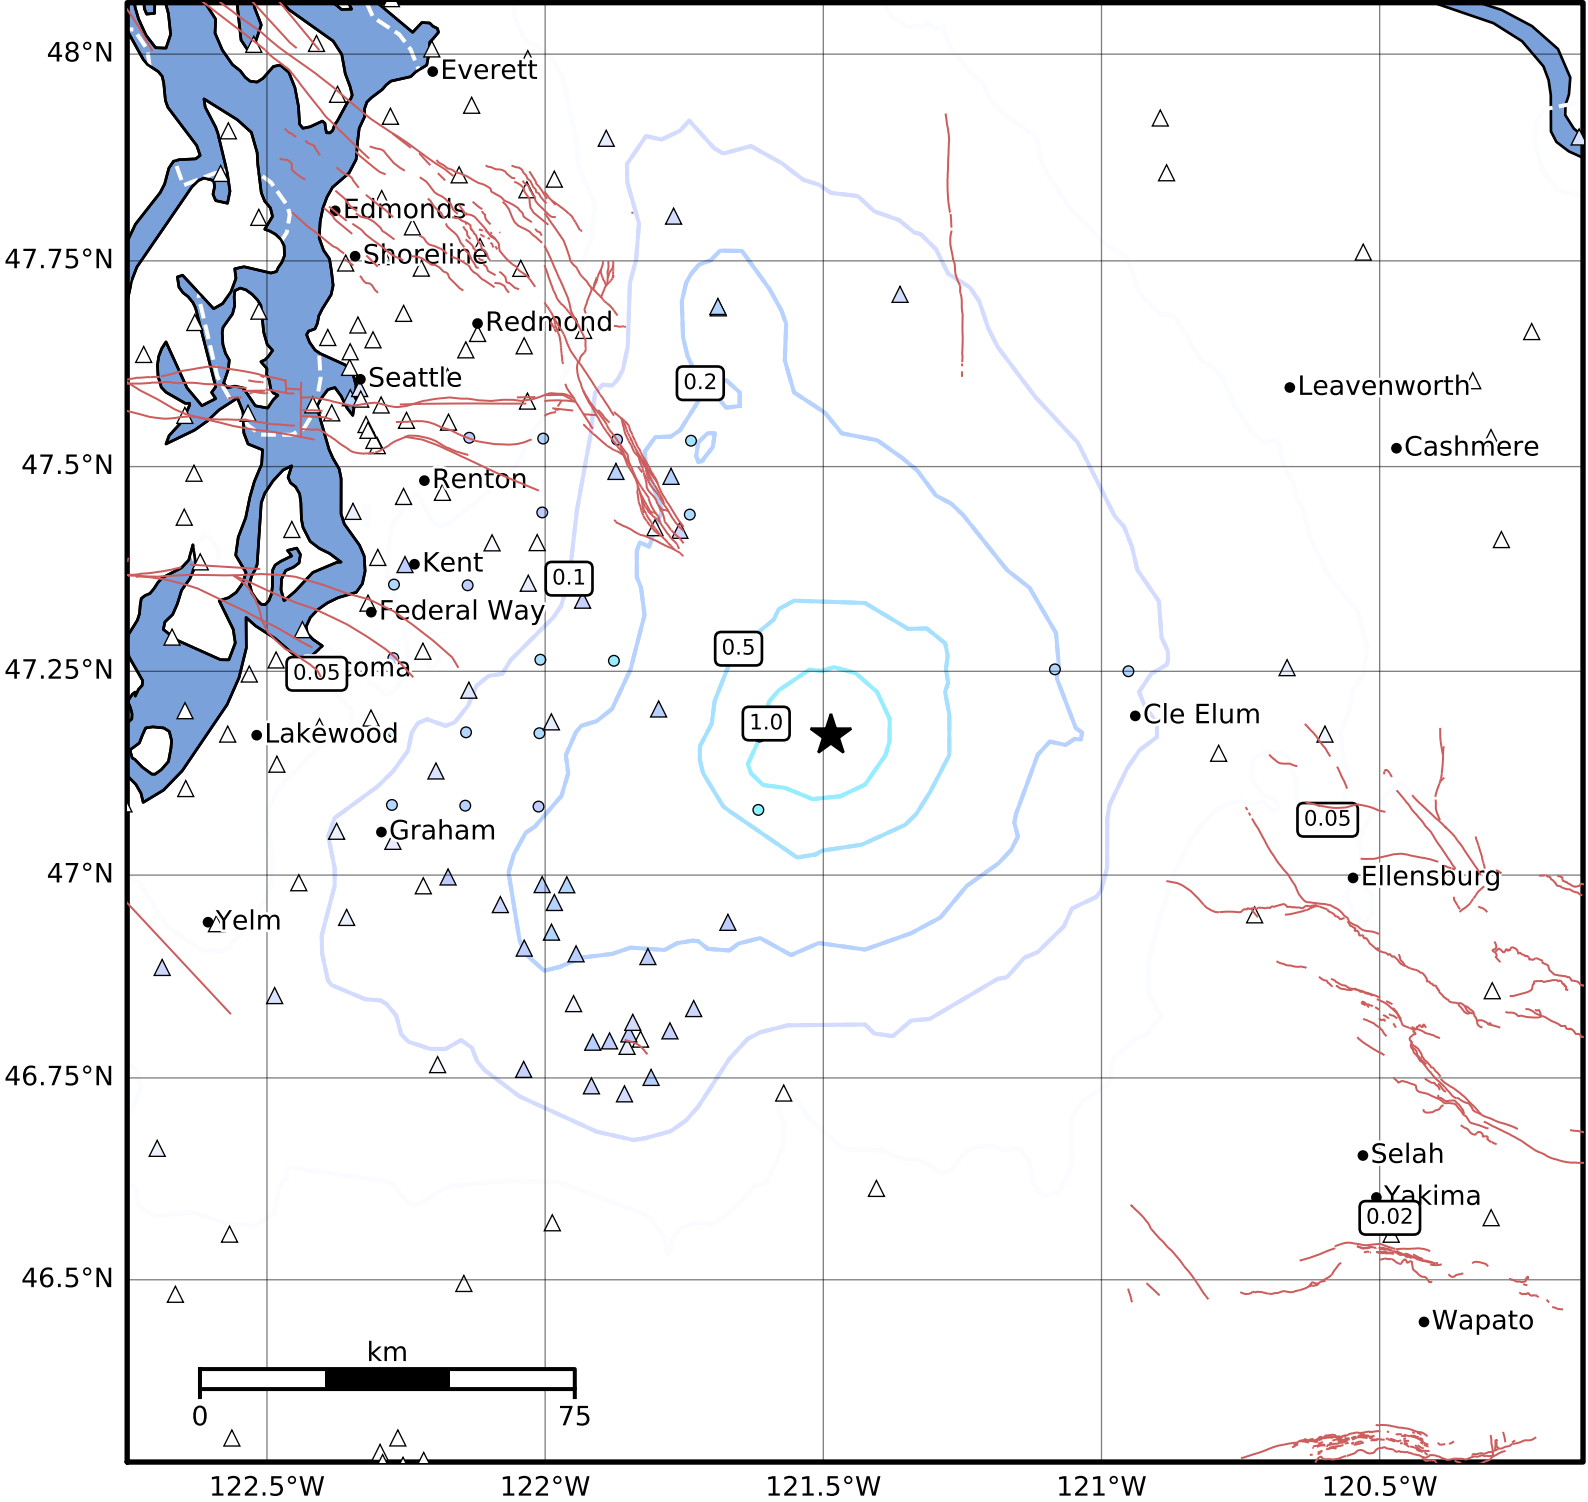

Peak Ground Acceleration Map PNSN
 ShakeMap: 25.8 km (16.0 mi) SSW from Hyak, WA
 Apr 06, 2025 15:15:34 UTC M3.7 N47.17 W121.49 Depth: 9.4km ID:uw62080827

PGA (%g)	0.1	0.2	0.5	1	2	5	10	20	50	100	200
----------	-----	-----	-----	---	---	---	----	----	----	-----	-----

Scale based on Worden et al. (2012) Version 5: Processed 2025-04-06T16:51:56Z
 △ Seismic Instrument ○ Reported Intensity ★ Epicenter