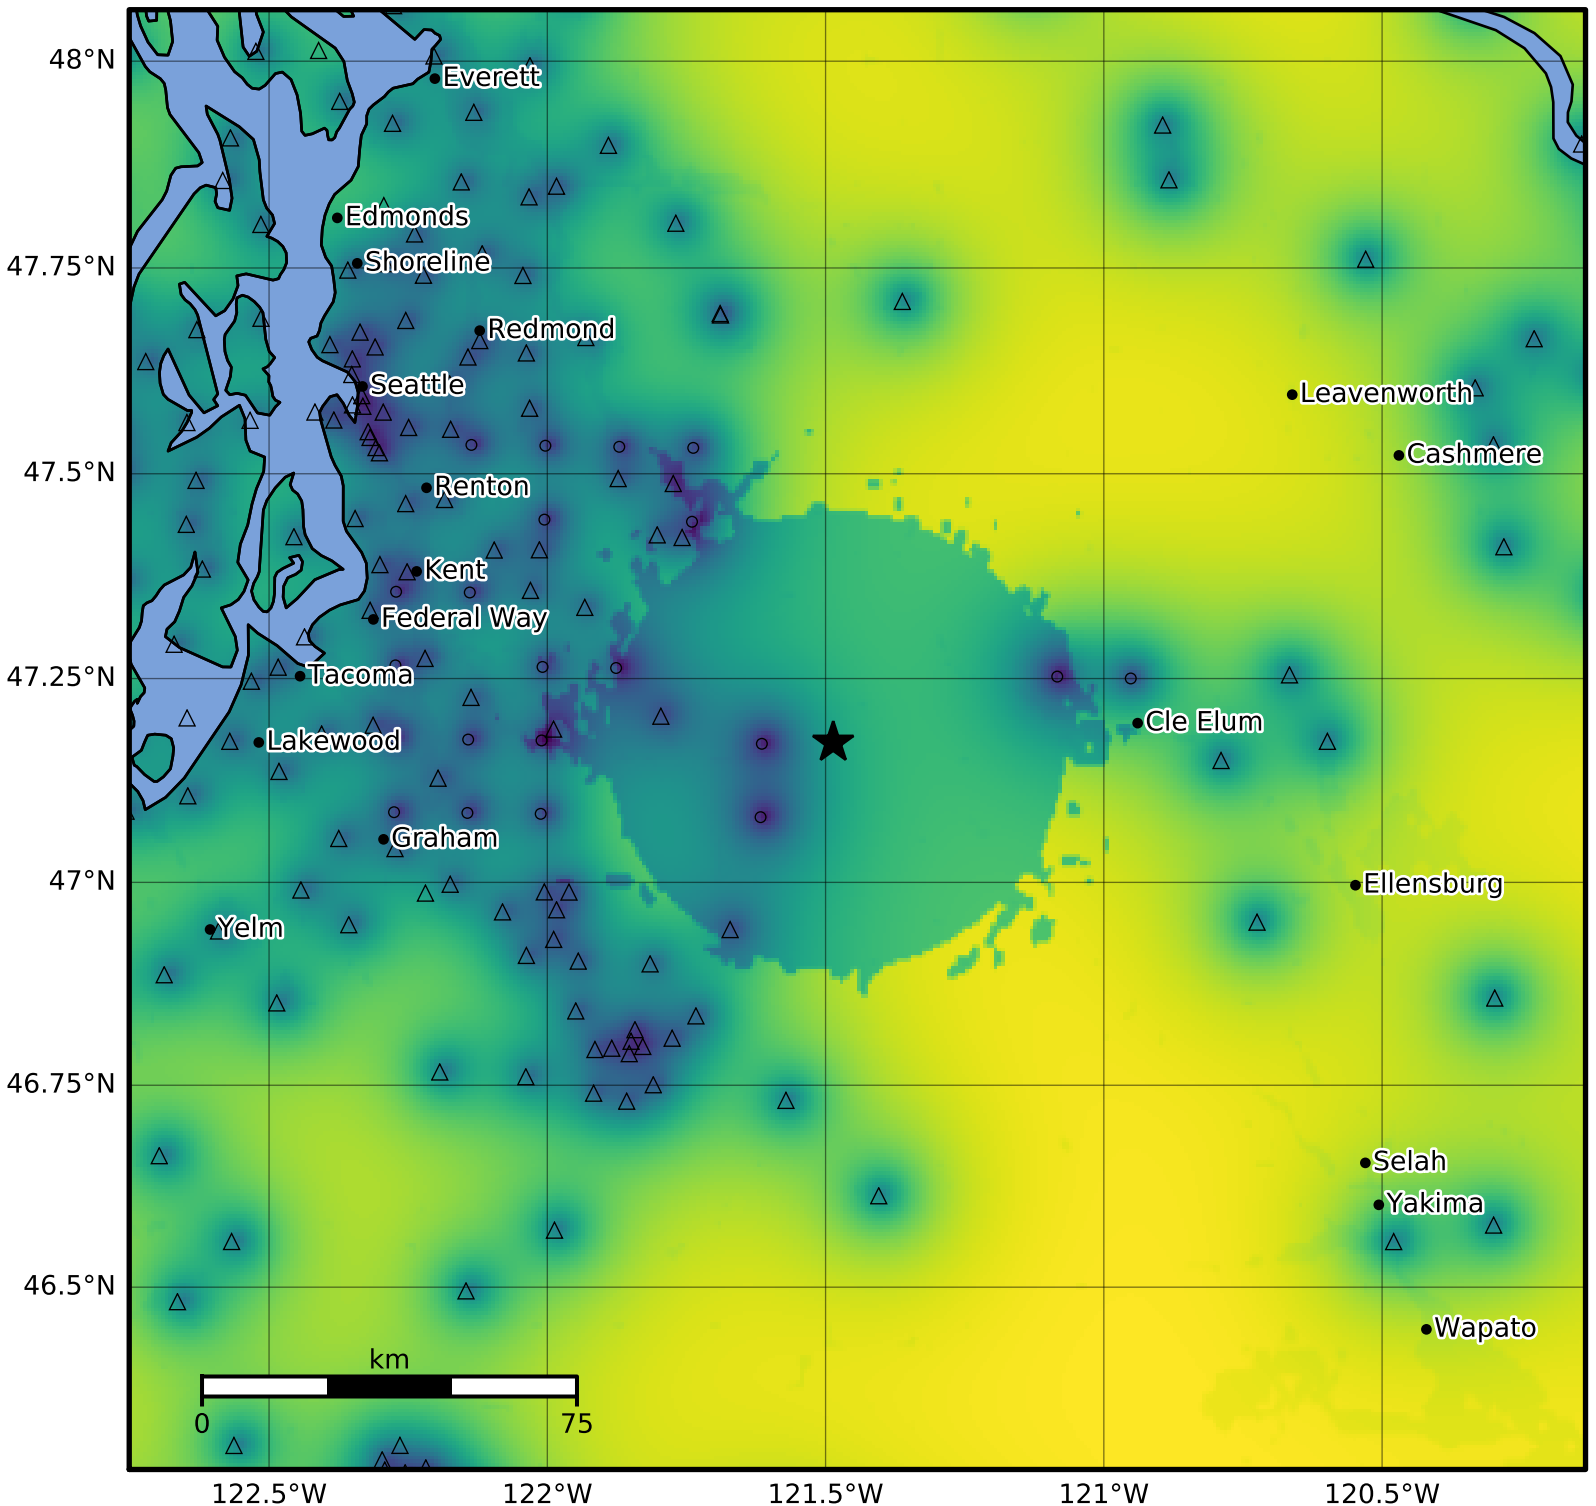

Macroseismic Intensity Map PNSN
Uncertainty ShakeMap: 25.8 km (16.0 mi) SSW from Hyak, WA
Apr 06, 2025 15:15:34 UTC M3.7 N47.17 W121.49 Depth: 9.4km ID:uw62080827

Version 5: Processed 2025-04-06T16:51:56Z