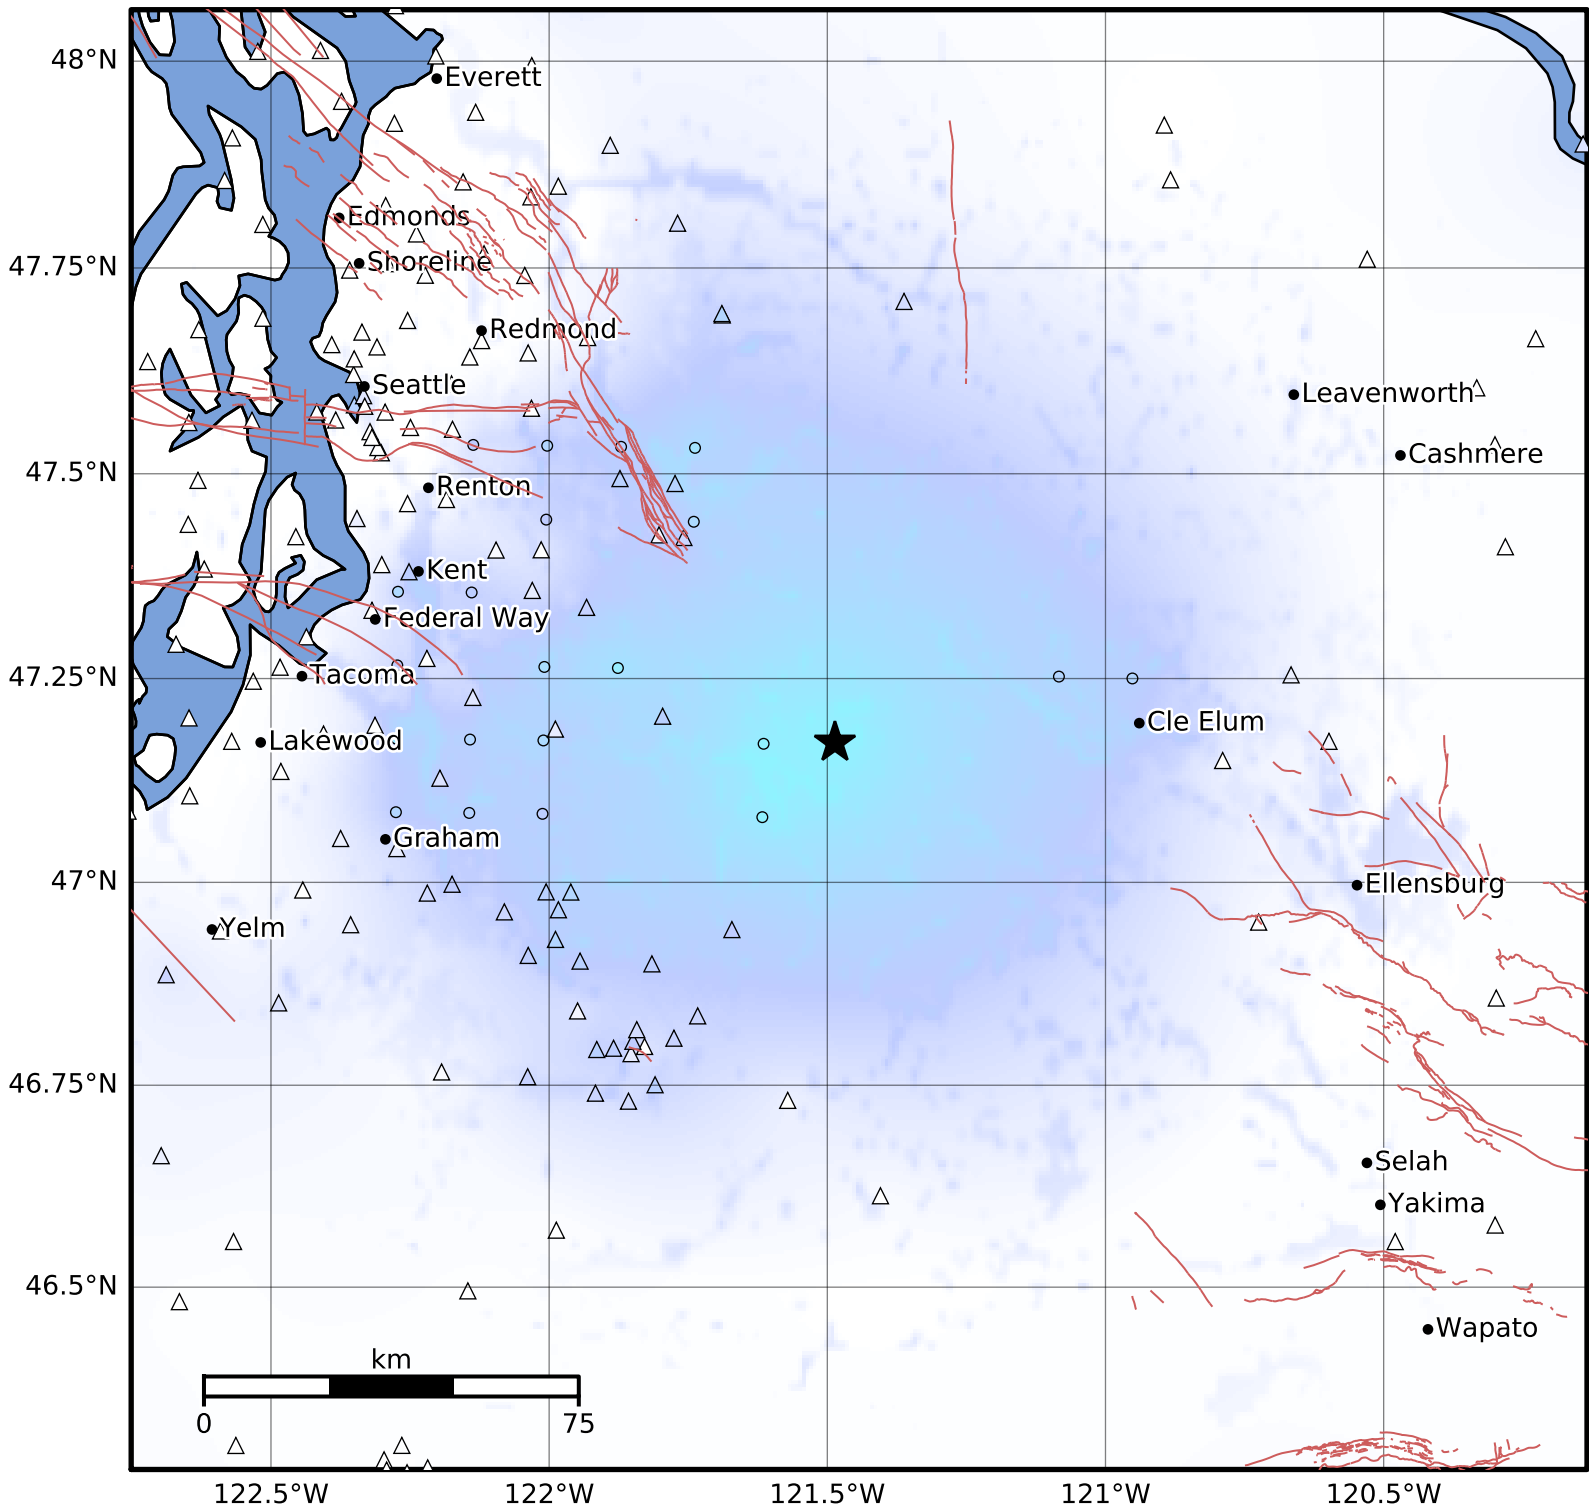

Macroseismic Intensity Map PNSN
 ShakeMap: 25.8 km (16.0 mi) SSW from Hyak, WA
 Apr 06, 2025 15:15:34 UTC M3.7 N47.17 W121.49 Depth: 9.4km ID:uw62080827

SHAKING	Not felt	Weak	Light	Moderate	Strong	Very strong	Severe	Violent	Extreme
DAMAGE	None	None	None	Very light	Light	Moderate	Moderate/heavy	Heavy	Very heavy
PGA(%g)	<0.0464	0.297	2.76	6.2	11.5	21.5	40.1	74.7	>139
PGV(cm/s)	<0.0215	0.135	1.41	4.65	9.64	20	41.4	85.8	>178
INTENSITY	I	II-III	IV	V	VI	VII	VIII	IX	X+

Scale based on Worden et al. (2012)

Version 5: Processed 2025-04-06T16:51:56Z

△ Seismic Instrument ○ Reported Intensity

★ Epicenter