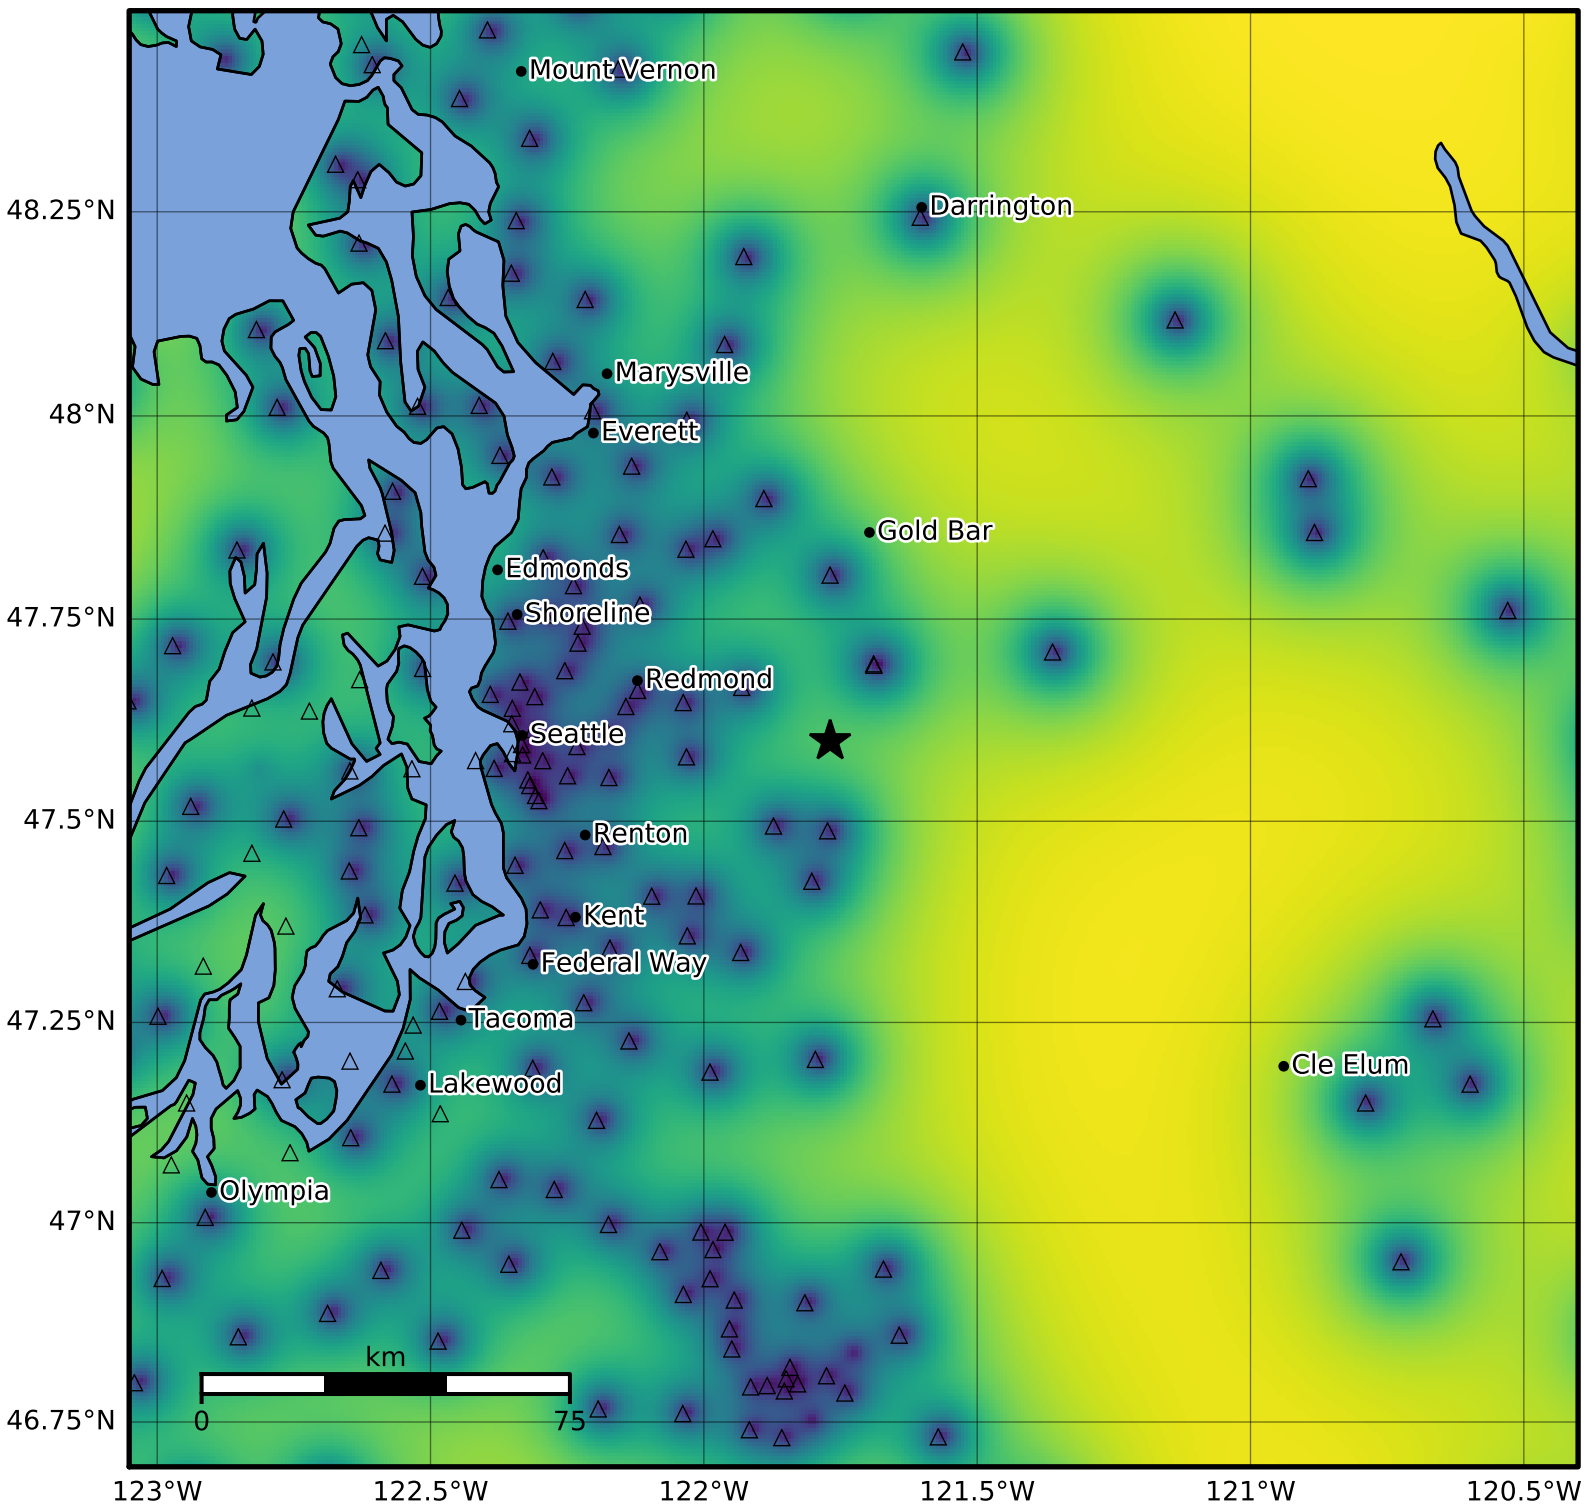

3.0 Second Peak Spectral Acceleration Map PNSN  
Uncertainty ShakeMap: 11.5 km ( 7.1 mi) NNE from North Bend, WA  
Feb 27, 2025 20:07:46 UTC M3.2 N47.60 W121.77 Depth: 17.4km ID:uw62078461

Version 3: Processed 2025-02-27T22:46:33Z