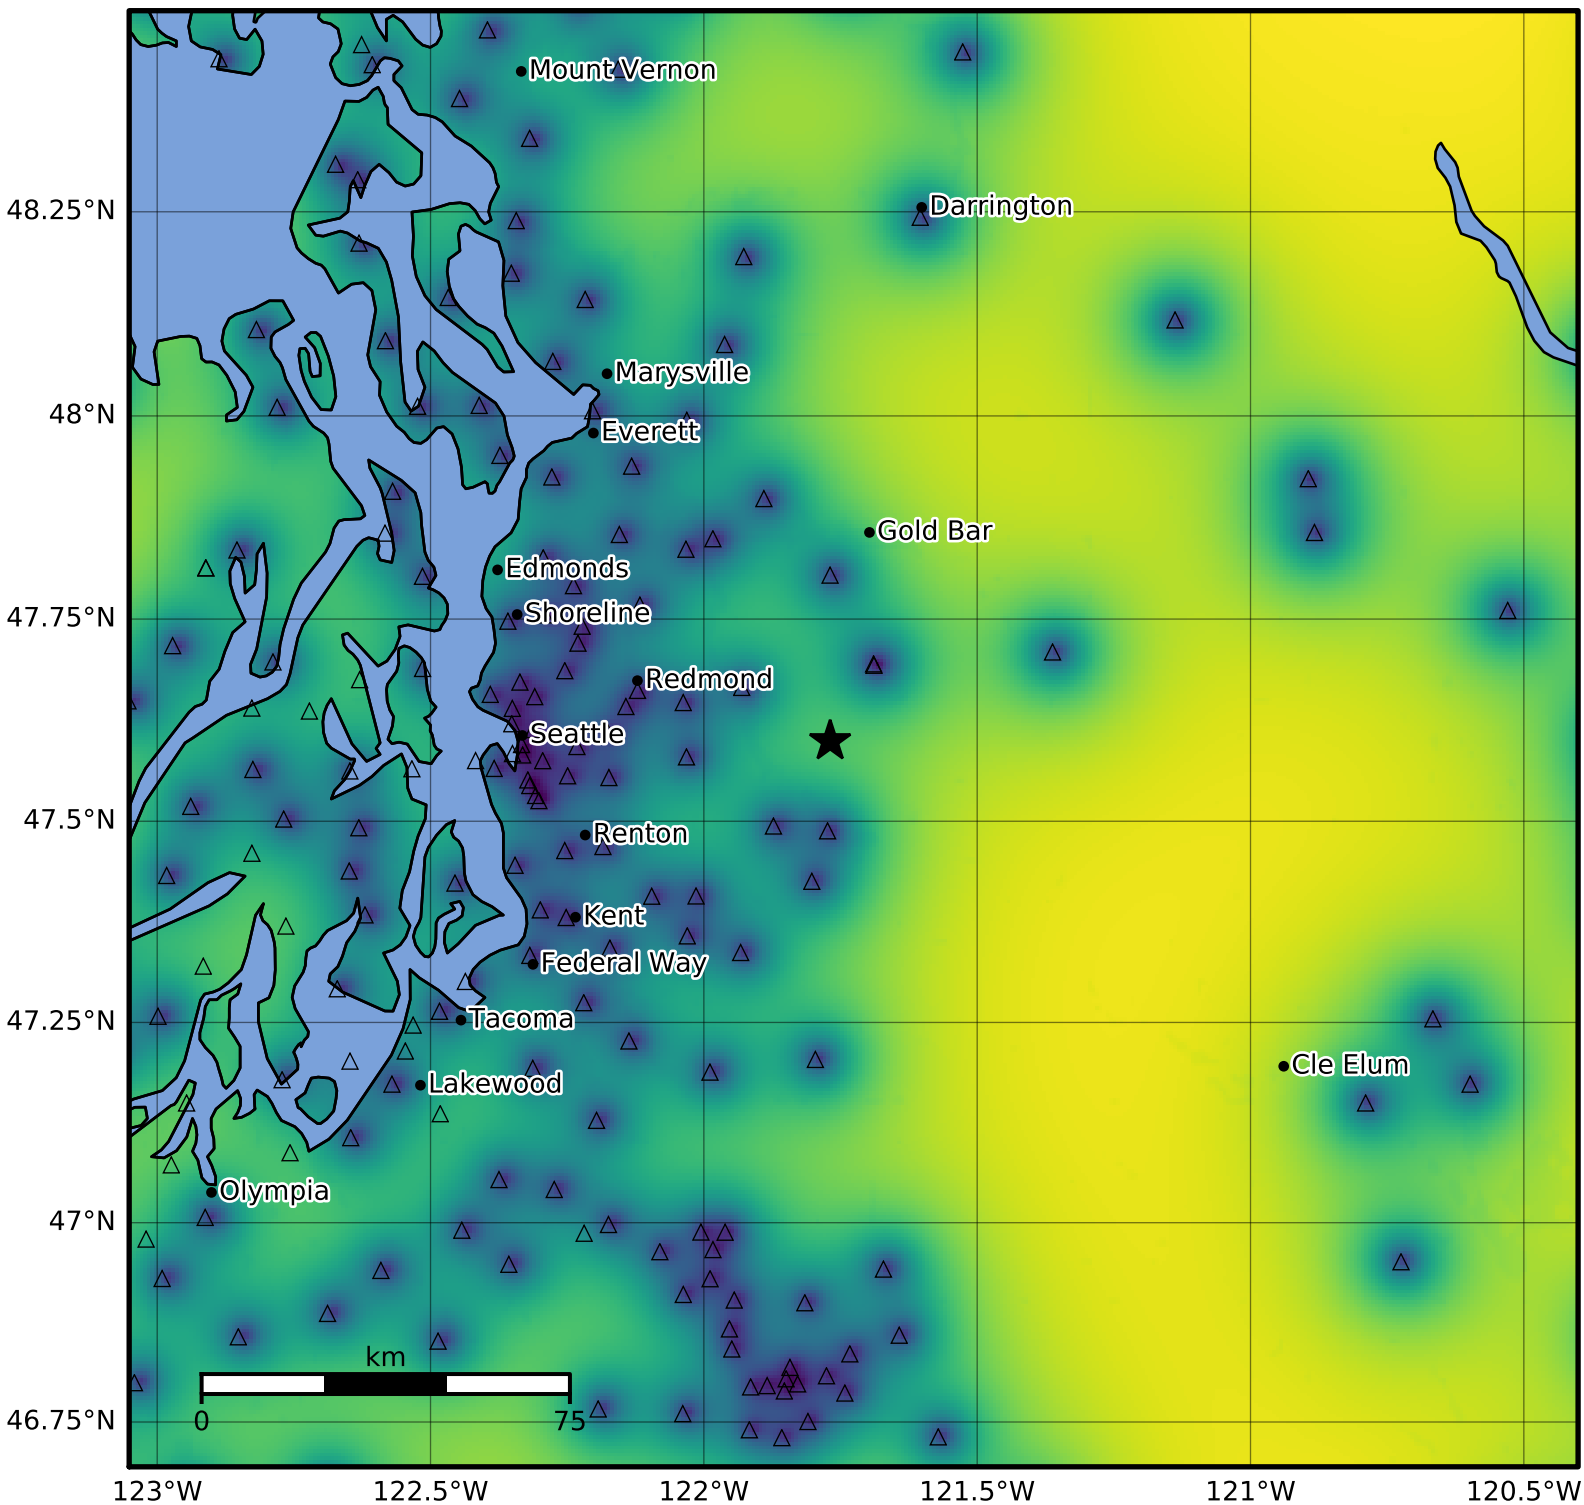

1.0 Second Peak Spectral Acceleration Map PNSN
Uncertainty ShakeMap: 11.5 km (7.1 mi) NNE from North Bend, WA
Feb 27, 2025 20:07:46 UTC M3.2 N47.60 W121.77 Depth: 17.4km ID:uw62078461

Version 3: Processed 2025-02-27T22:46:33Z