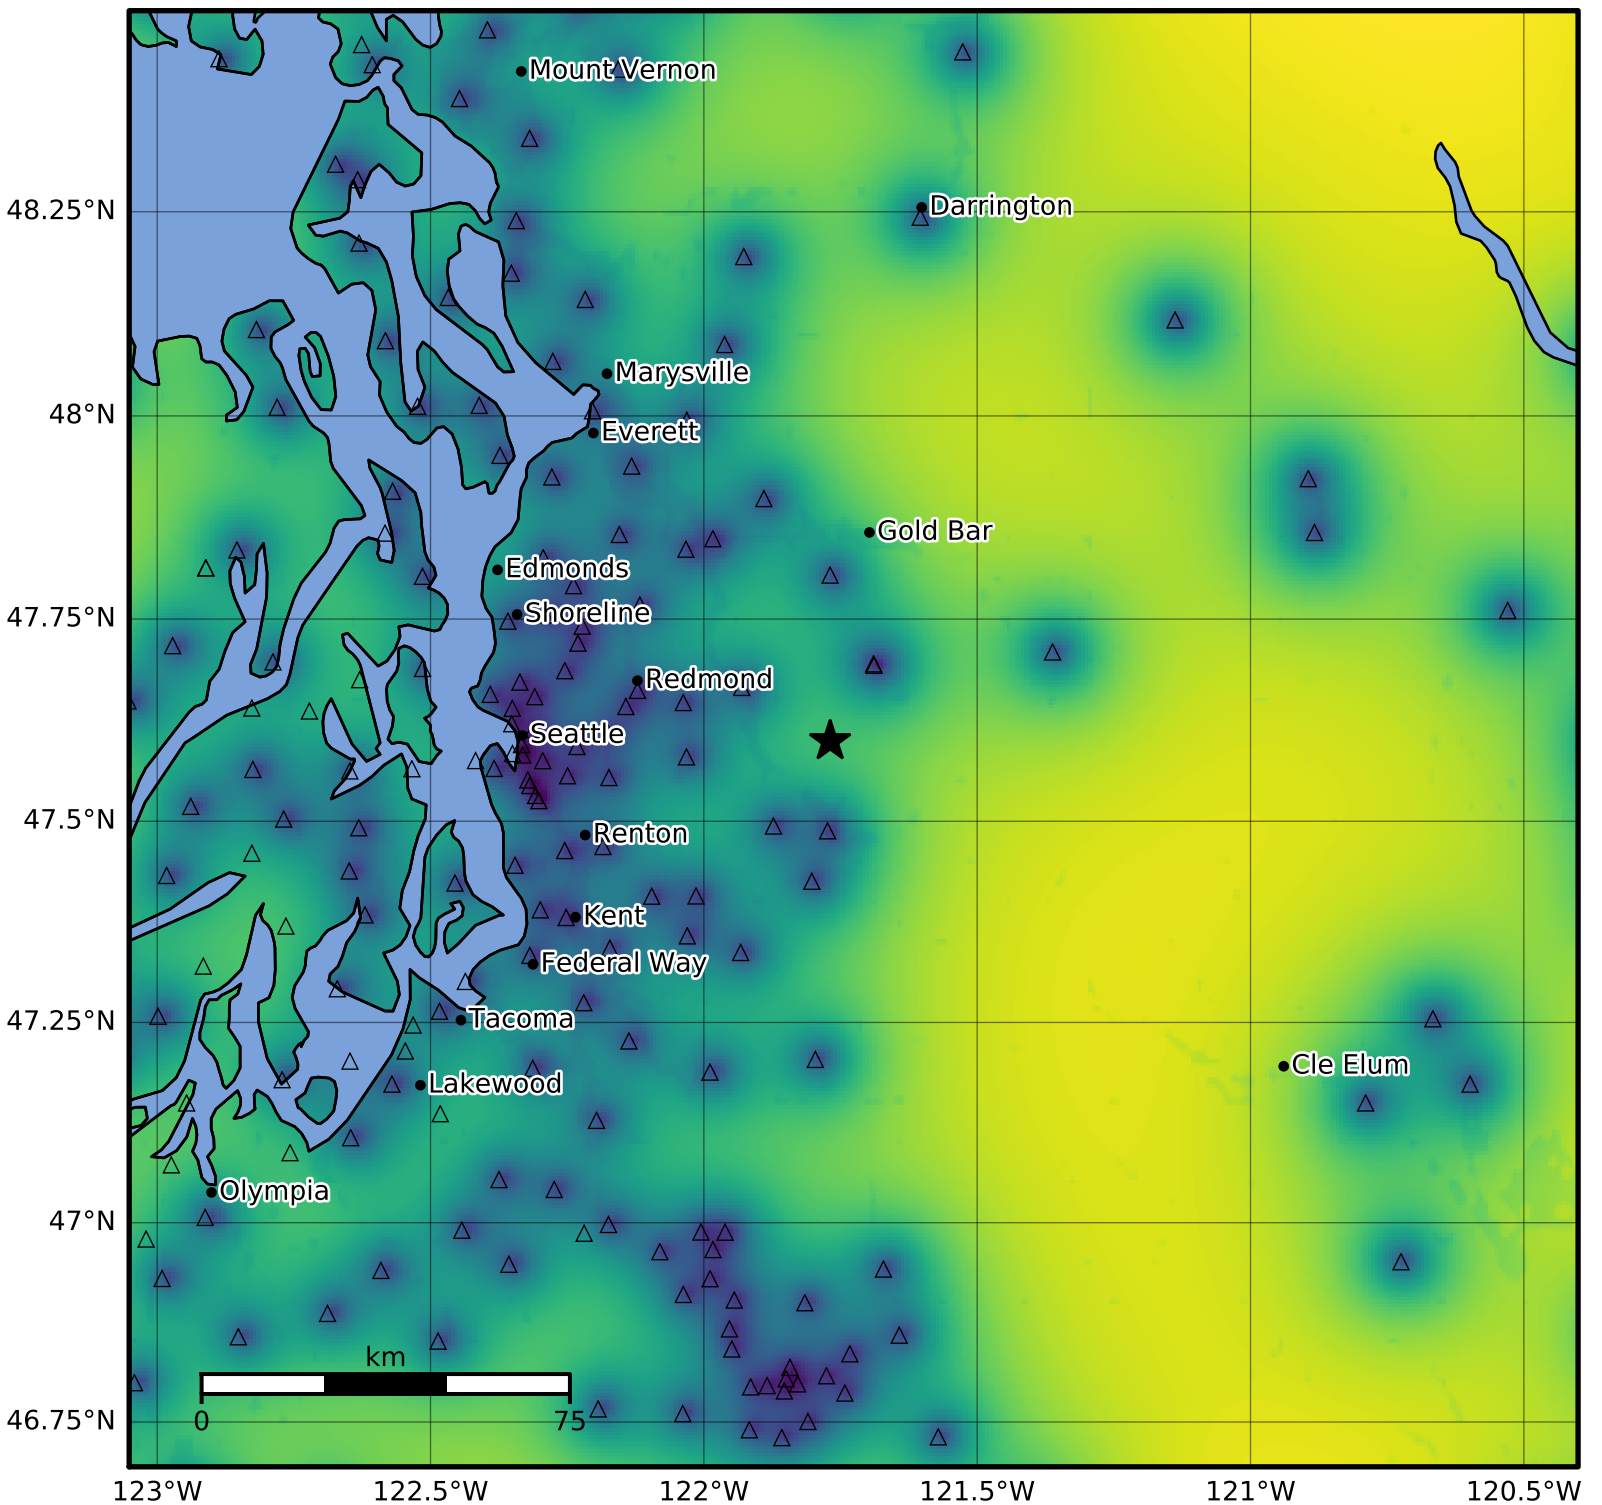

0.3 Second Peak Spectral Acceleration Map PNSN  
Uncertainty ShakeMap: 11.5 km ( 7.1 mi) NNE from North Bend, WA  
Feb 27, 2025 20:07:46 UTC M3.2 N47.60 W121.77 Depth: 17.4km ID:uw62078461

Version 3: Processed 2025-02-27T22:46:33Z