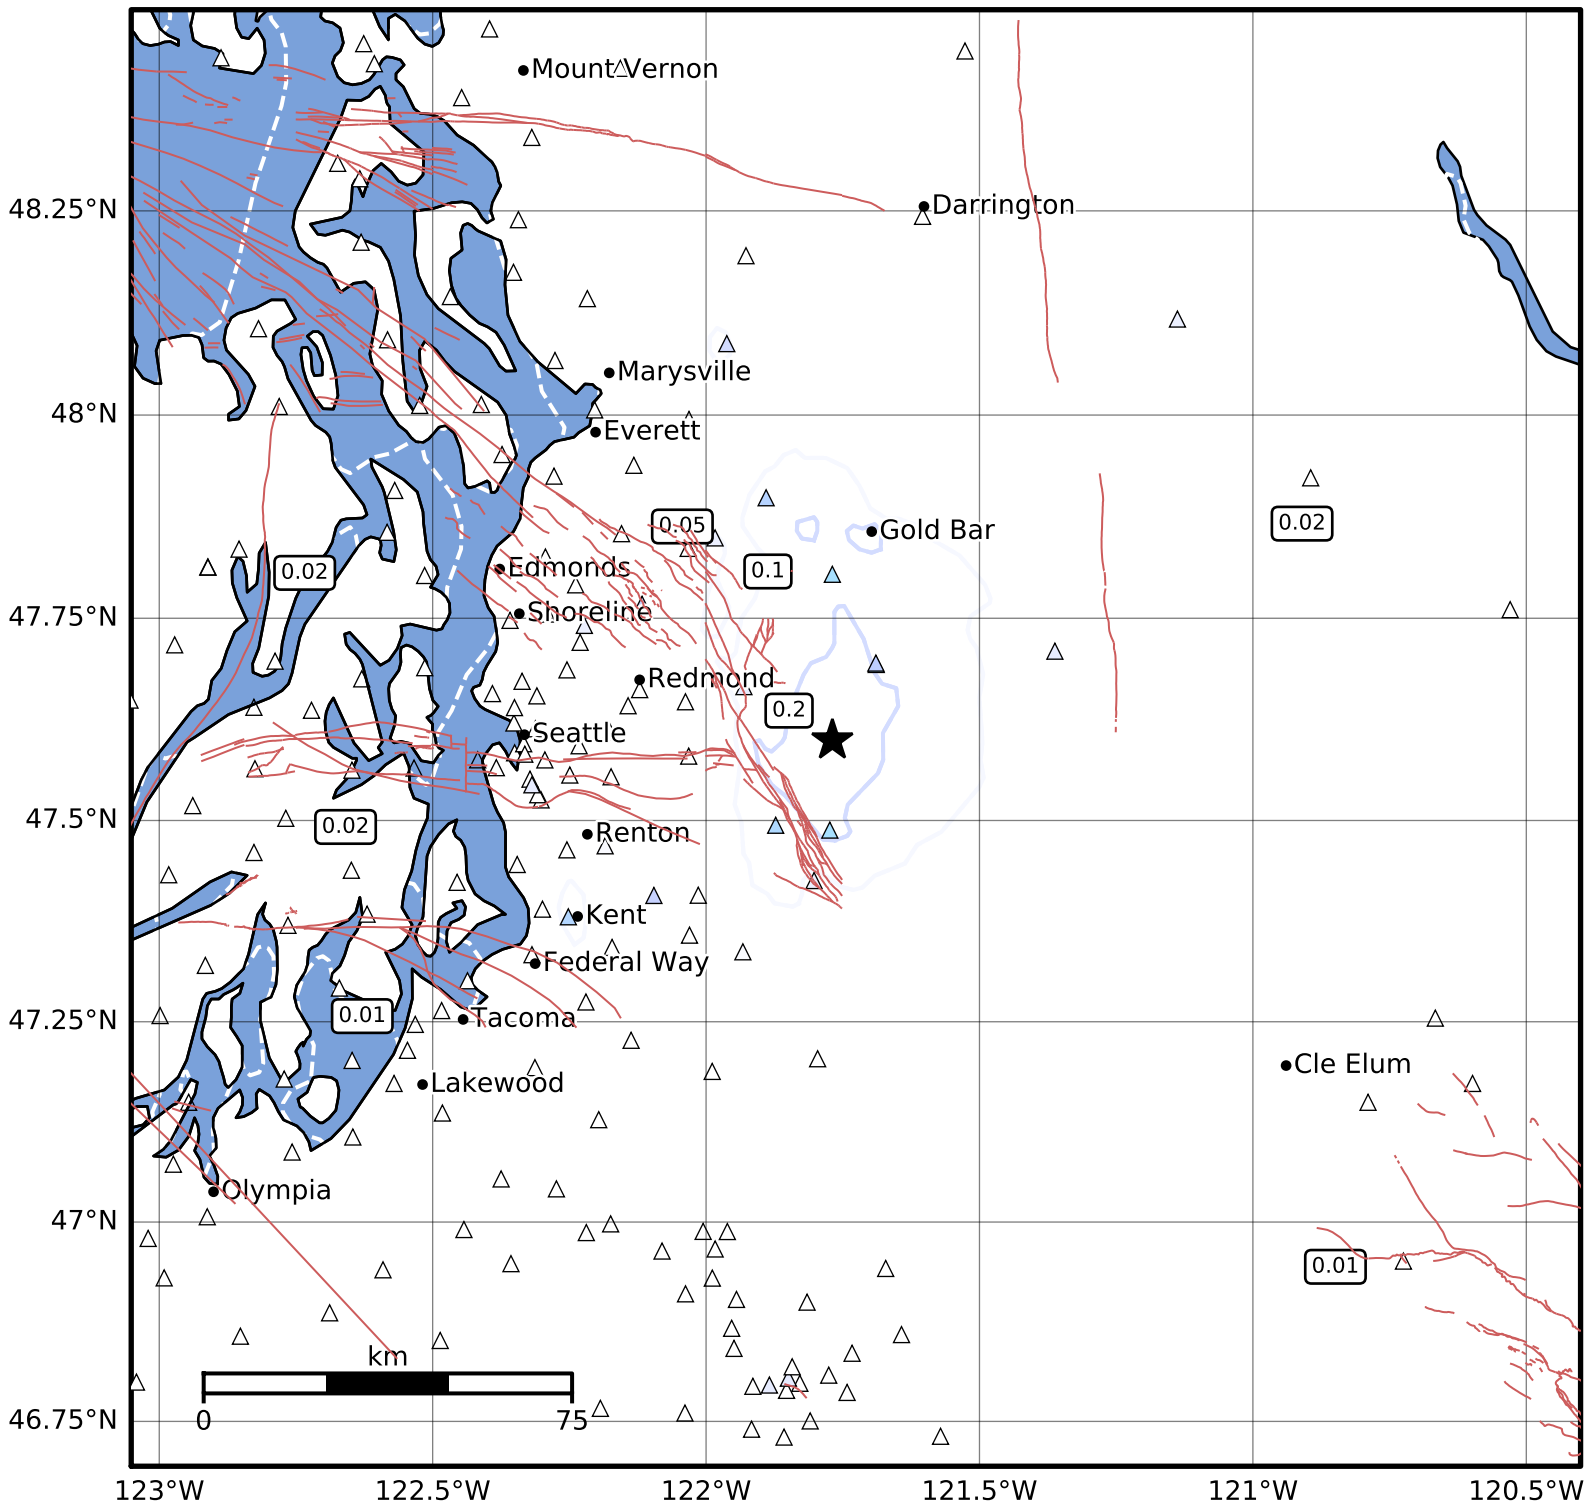

0.3 Second Peak Spectral Acceleration Map PNSN  
 ShakeMap: 11.5 km ( 7.1 mi) NNE from North Bend, WA  
 Feb 27, 2025 20:07:46 UTC M3.2 N47.60 W121.77 Depth: 17.4km ID:uw62078461

SA(0.3) (%g)	0.1	0.2	0.5	1	2	5	10	20	50	100	200
--------------	-----	-----	-----	---	---	---	----	----	----	-----	-----

Scale based on Worden et al. (2012)

Version 3: Processed 2025-02-27T22:46:33Z

△ Seismic Instrument ○ Reported Intensity

★ Epicenter