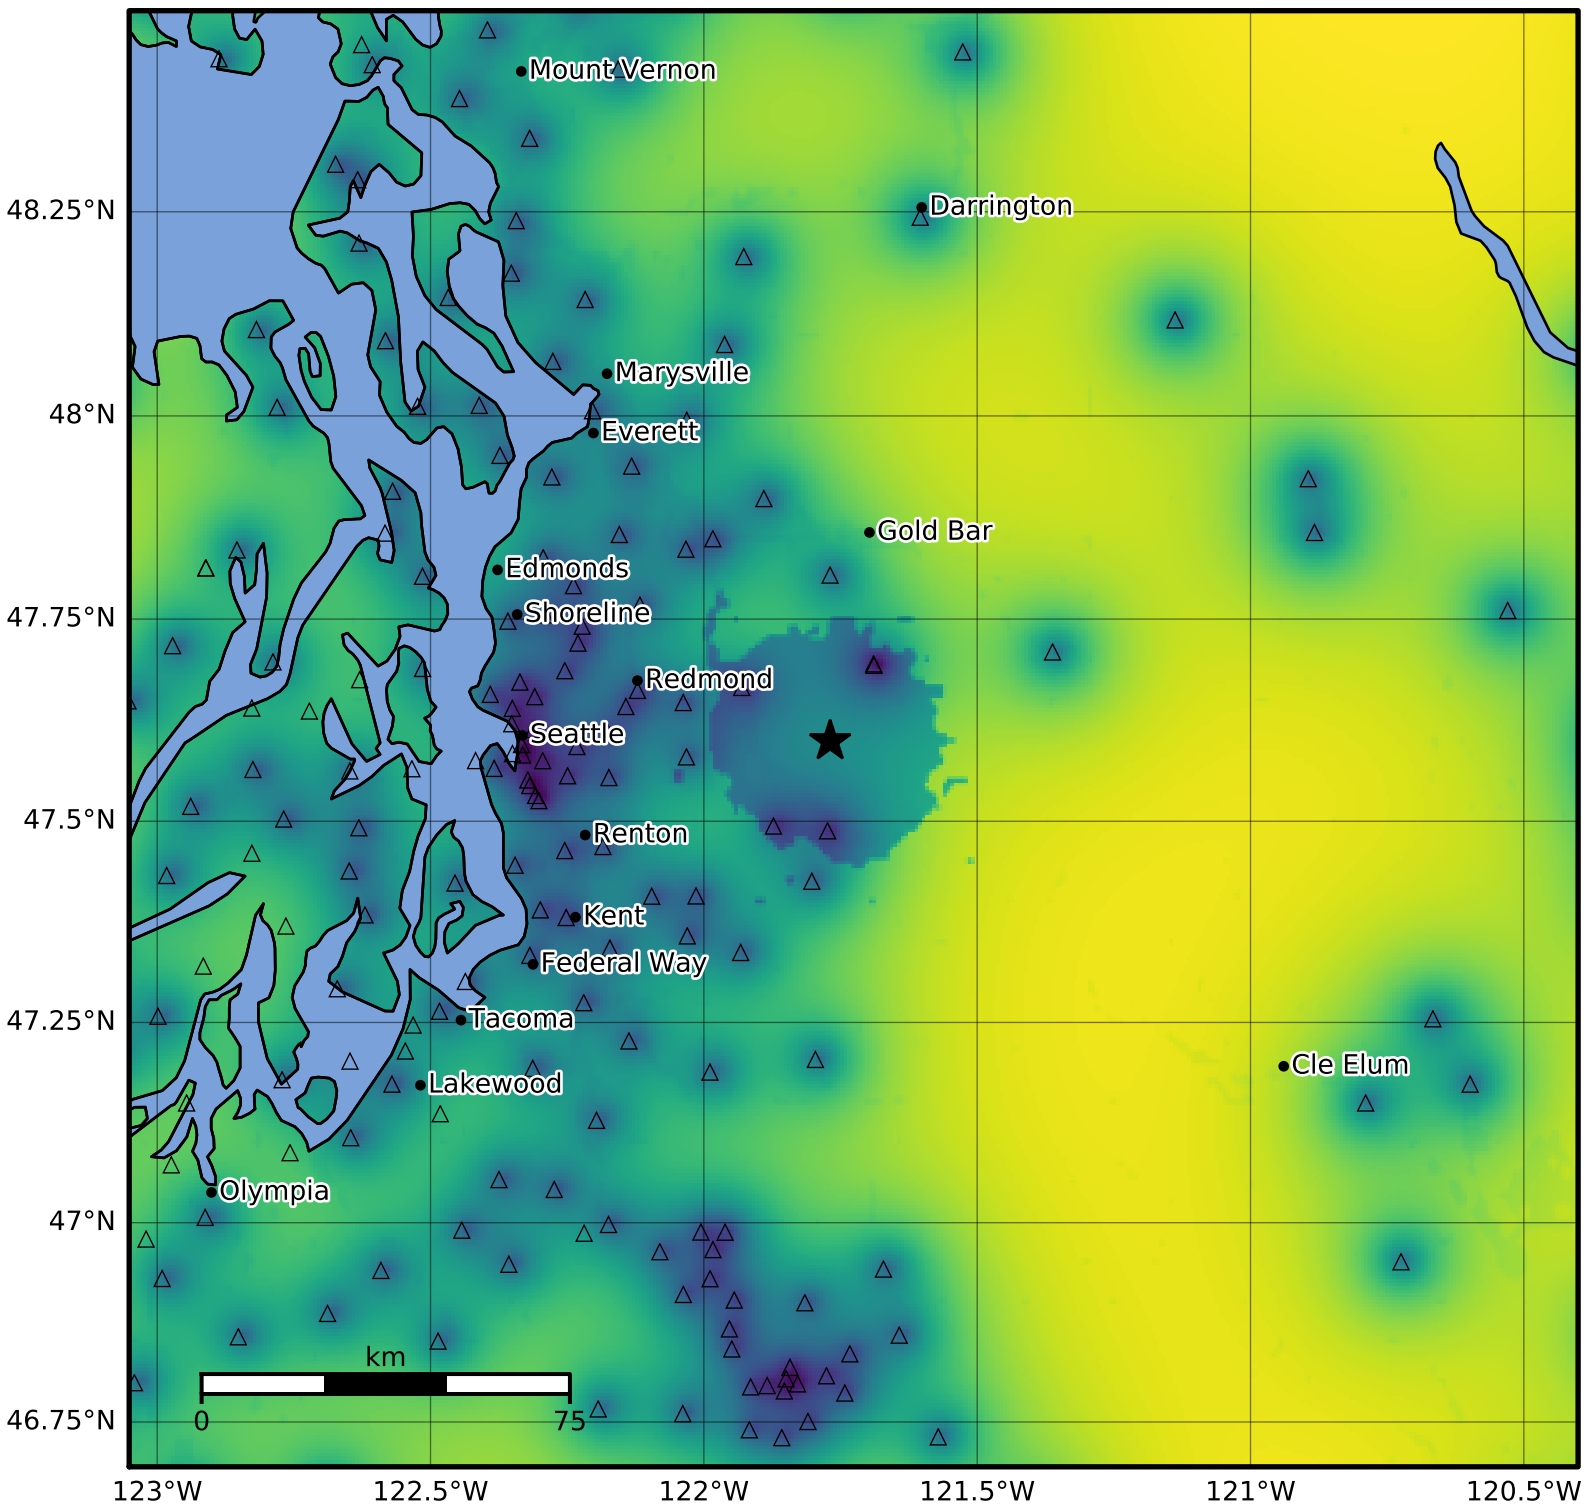

Macroseismic Intensity Map PNSN
Uncertainty ShakeMap: 11.5 km (7.1 mi) NNE from North Bend, WA
Feb 27, 2025 20:07:46 UTC M3.2 N47.60 W121.77 Depth: 17.4km ID:uw62078461

Version 3: Processed 2025-02-27T22:46:33Z