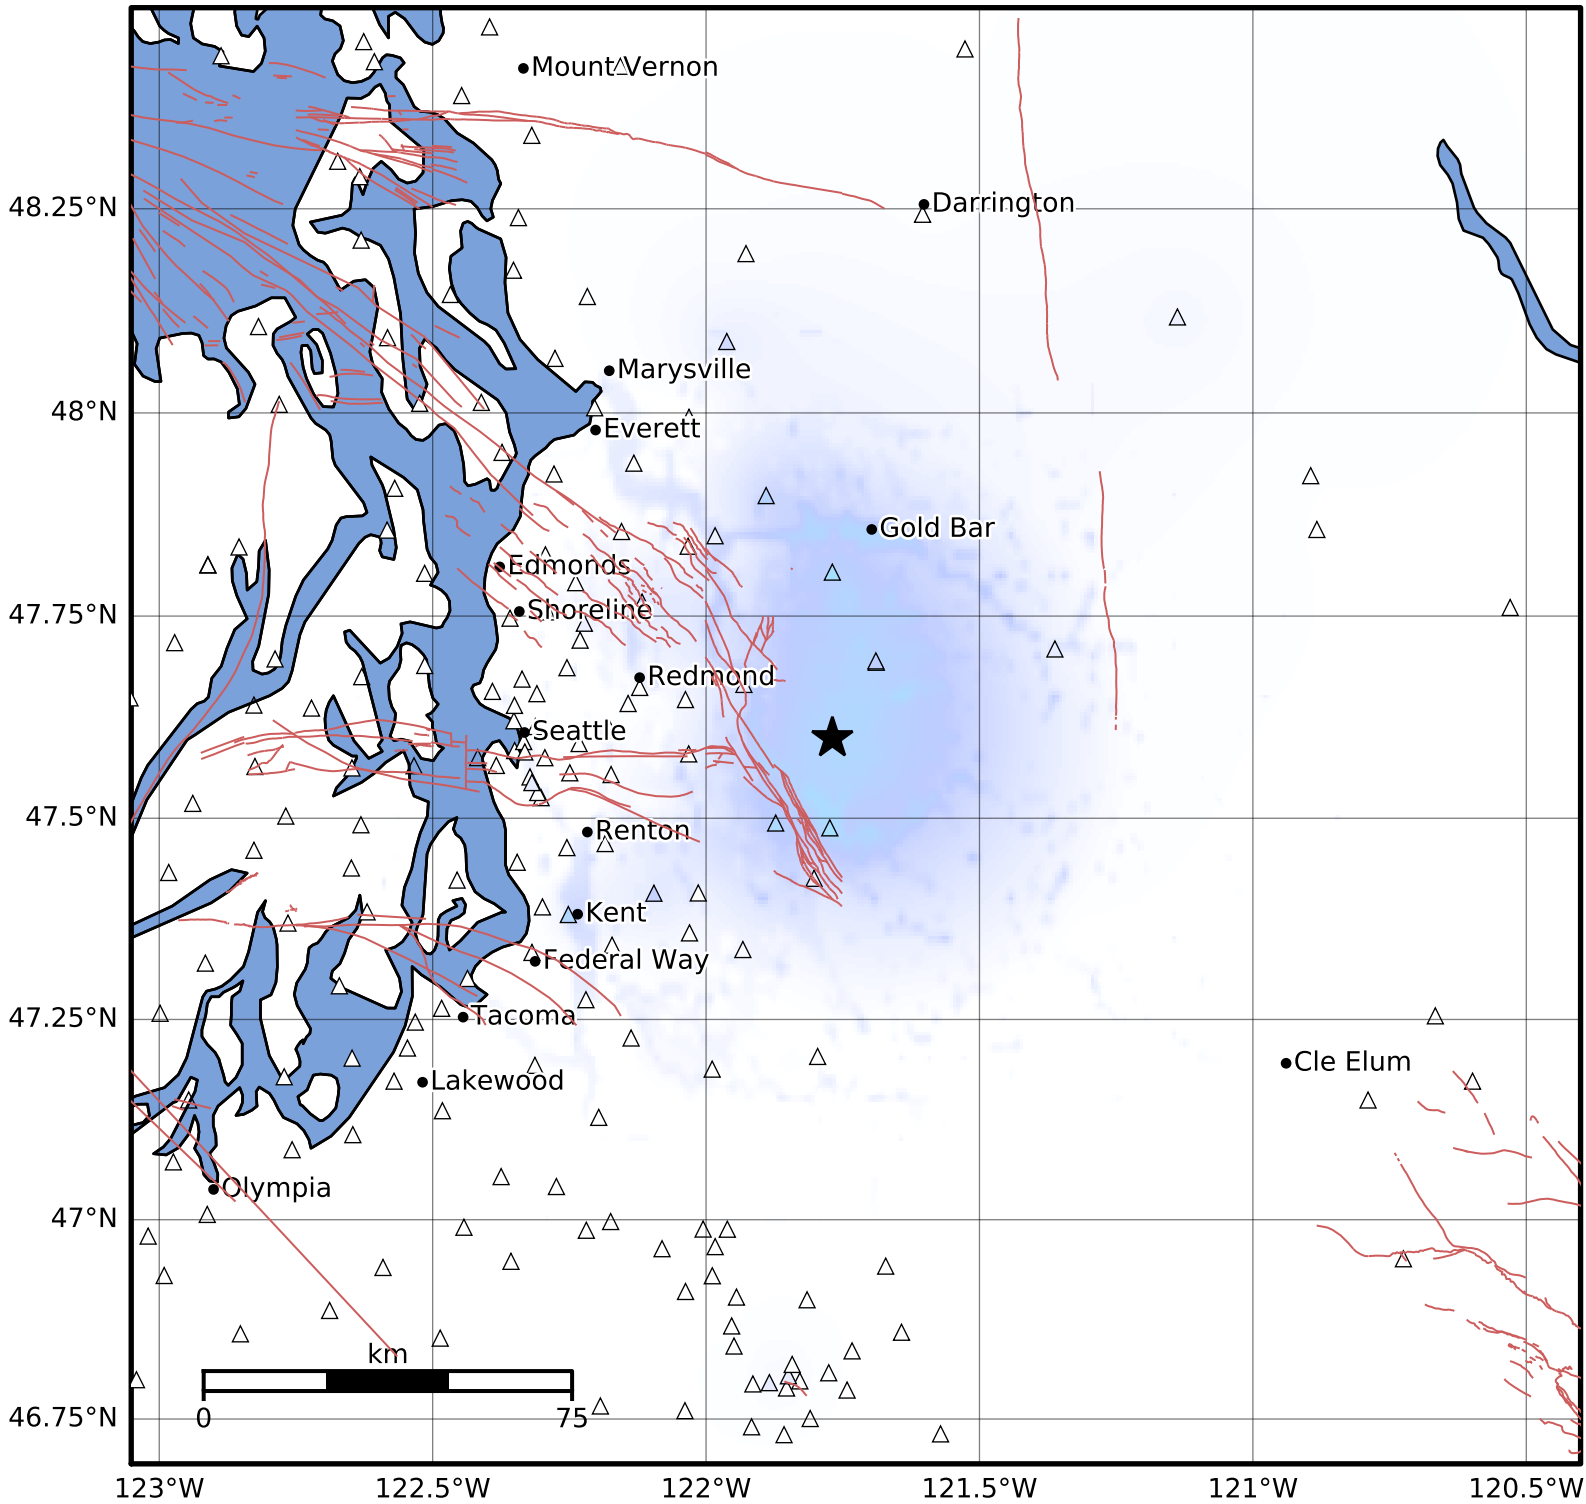

Macroseismic Intensity Map PNSN  
 ShakeMap: 11.5 km ( 7.1 mi) NNE from North Bend, WA  
 Feb 27, 2025 20:07:46 UTC M3.2 N47.60 W121.77 Depth: 17.4km ID:uw62078461

SHAKING	Not felt	Weak	Light	Moderate	Strong	Very strong	Severe	Violent	Extreme
DAMAGE	None	None	None	Very light	Light	Moderate	Moderate/heavy	Heavy	Very heavy
PGA(%g)	<0.0464	0.297	2.76	6.2	11.5	21.5	40.1	74.7	>139
PGV(cm/s)	<0.0215	0.135	1.41	4.65	9.64	20	41.4	85.8	>178
INTENSITY	<b>I</b>	<b>II-III</b>	<b>IV</b>	<b>V</b>	<b>VI</b>	<b>VII</b>	<b>VIII</b>	<b>IX</b>	<b>X+</b>

Scale based on Worden et al. (2012)

Version 3: Processed 2025-02-27T22:46:33Z

△ Seismic Instrument ○ Reported Intensity

★ Epicenter