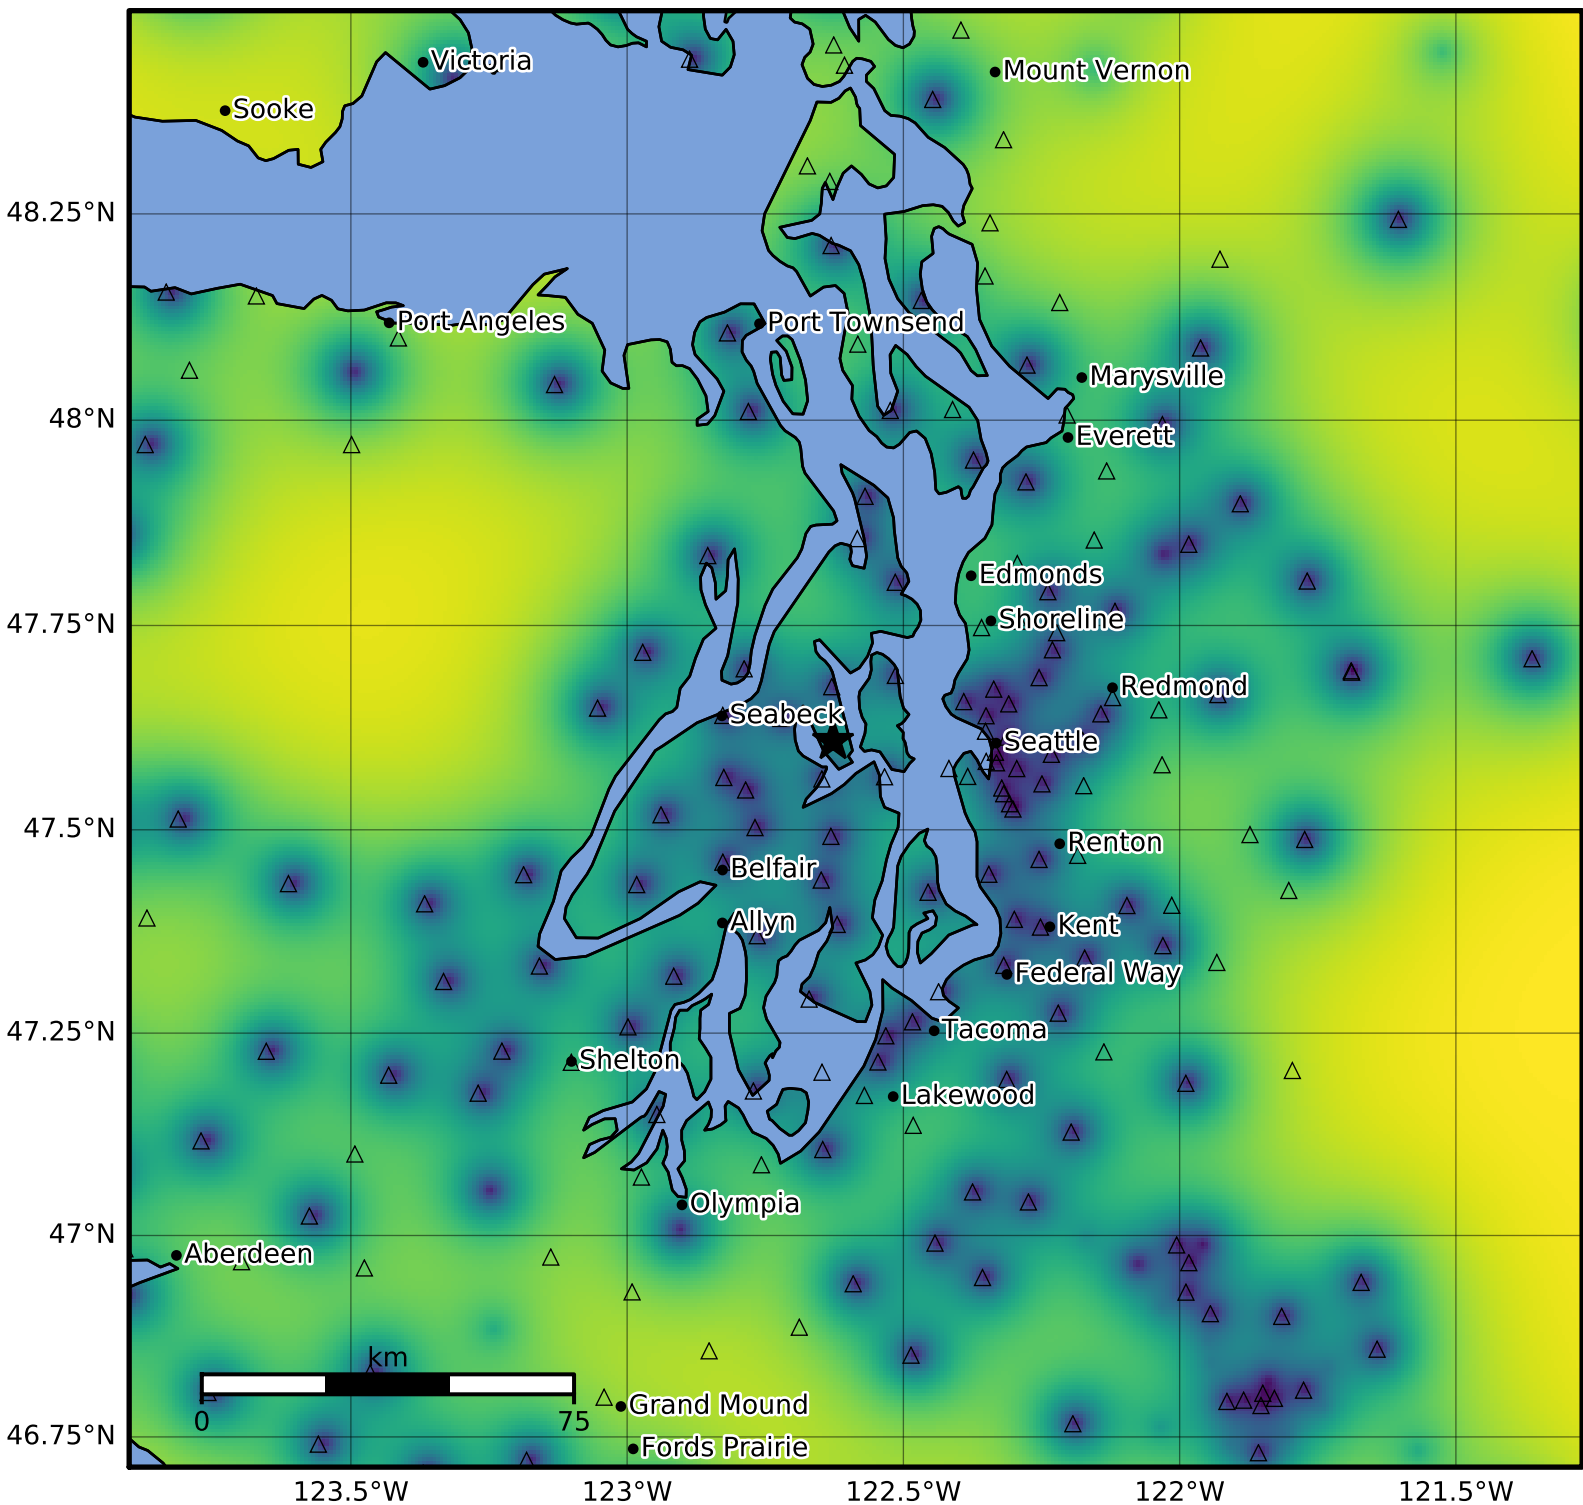

3.0 Second Peak Spectral Acceleration Map PNSN  
Uncertainty ShakeMap: 4.7 km ( 2.9 mi) NNE from Bremerton, WA  
Feb 27, 2025 13:16:10 UTC M3.1 N47.61 W122.63 Depth: 23.4km ID:uw62078371

Version 1: Processed 2025-02-27T13:22:00Z