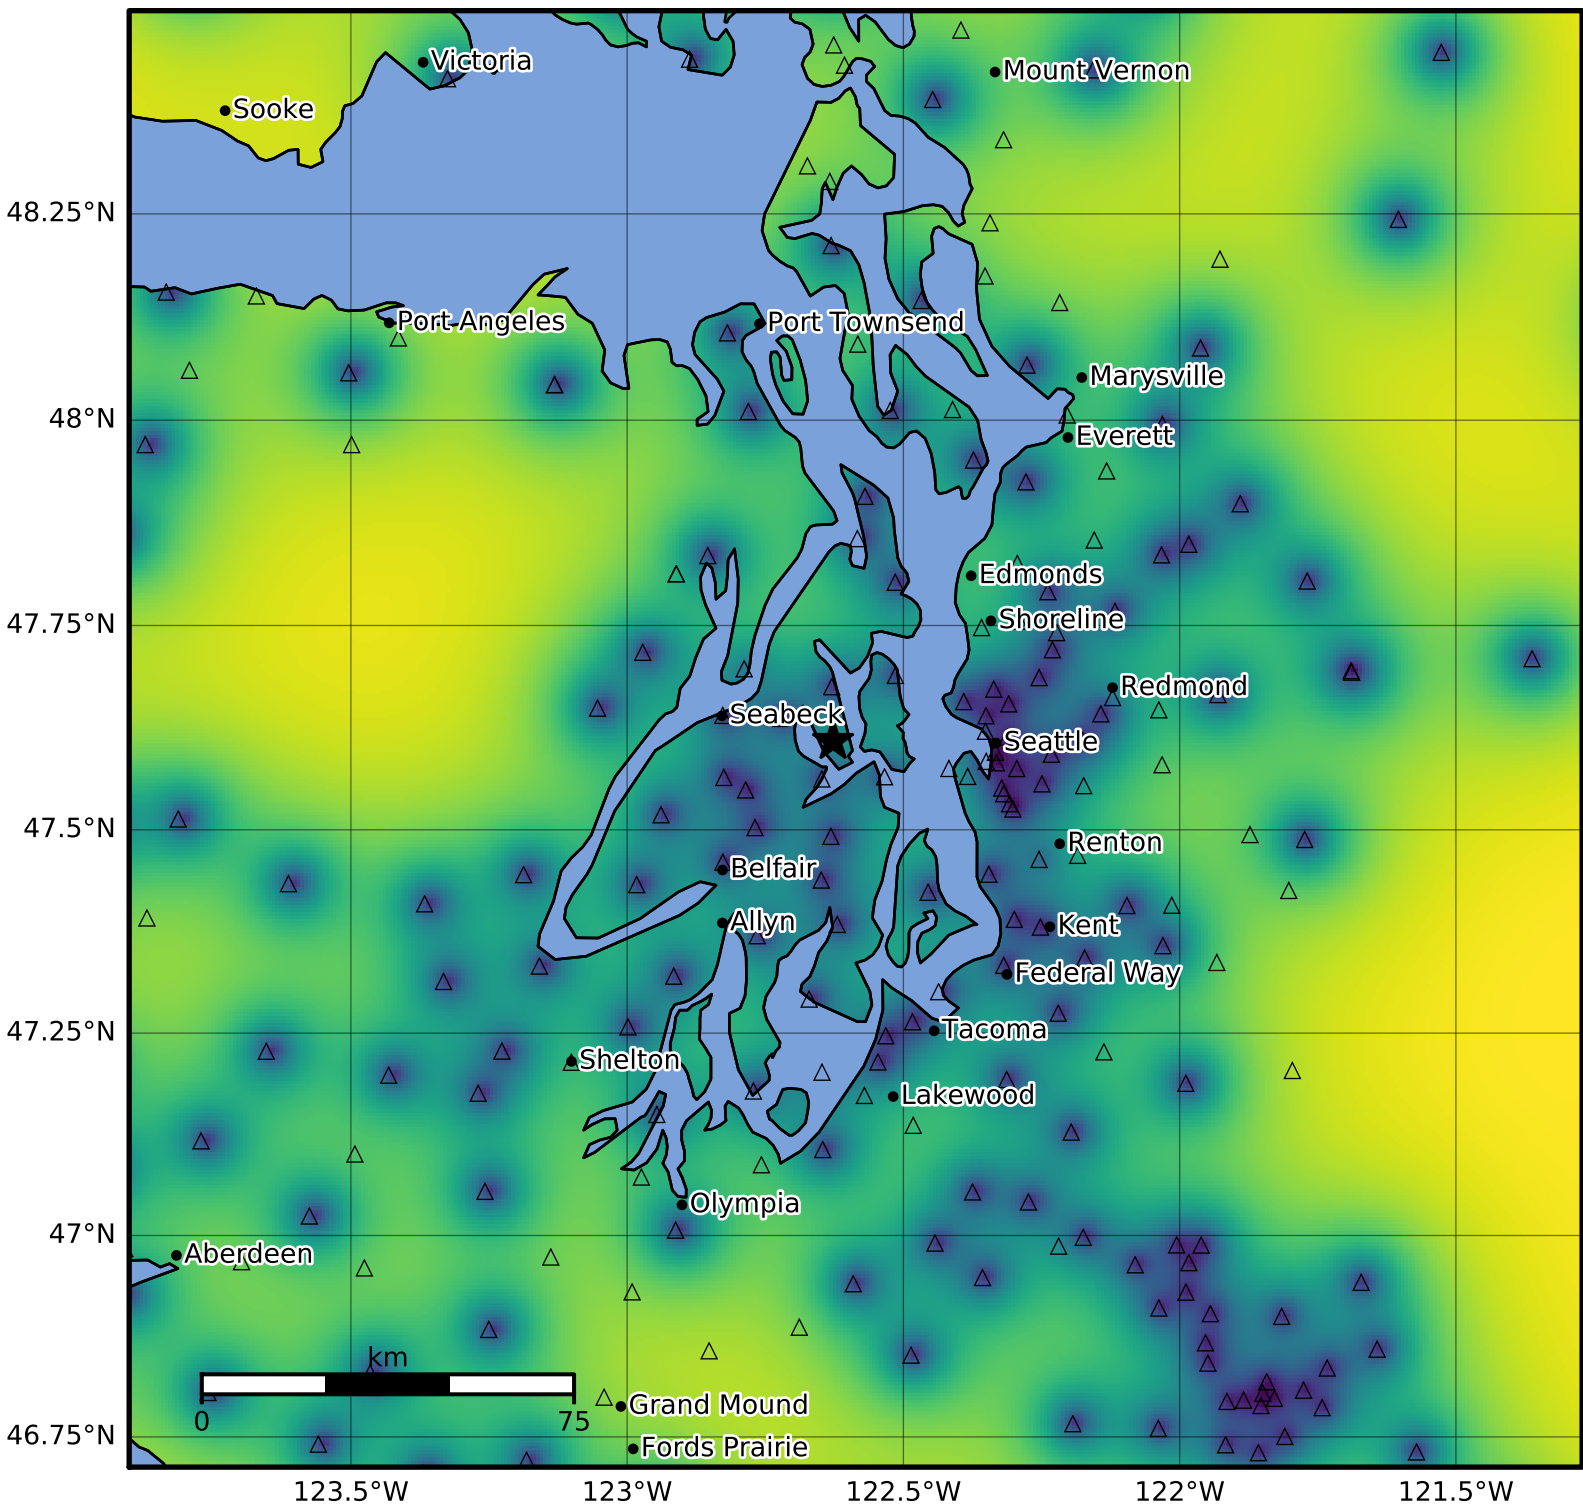

1.0 Second Peak Spectral Acceleration Map PNSN
Uncertainty ShakeMap: 4.7 km (2.9 mi) NNE from Bremerton, WA
Feb 27, 2025 13:16:10 UTC M3.1 N47.61 W122.63 Depth: 23.4km ID:uw62078371

Version 1: Processed 2025-02-27T13:22:00Z