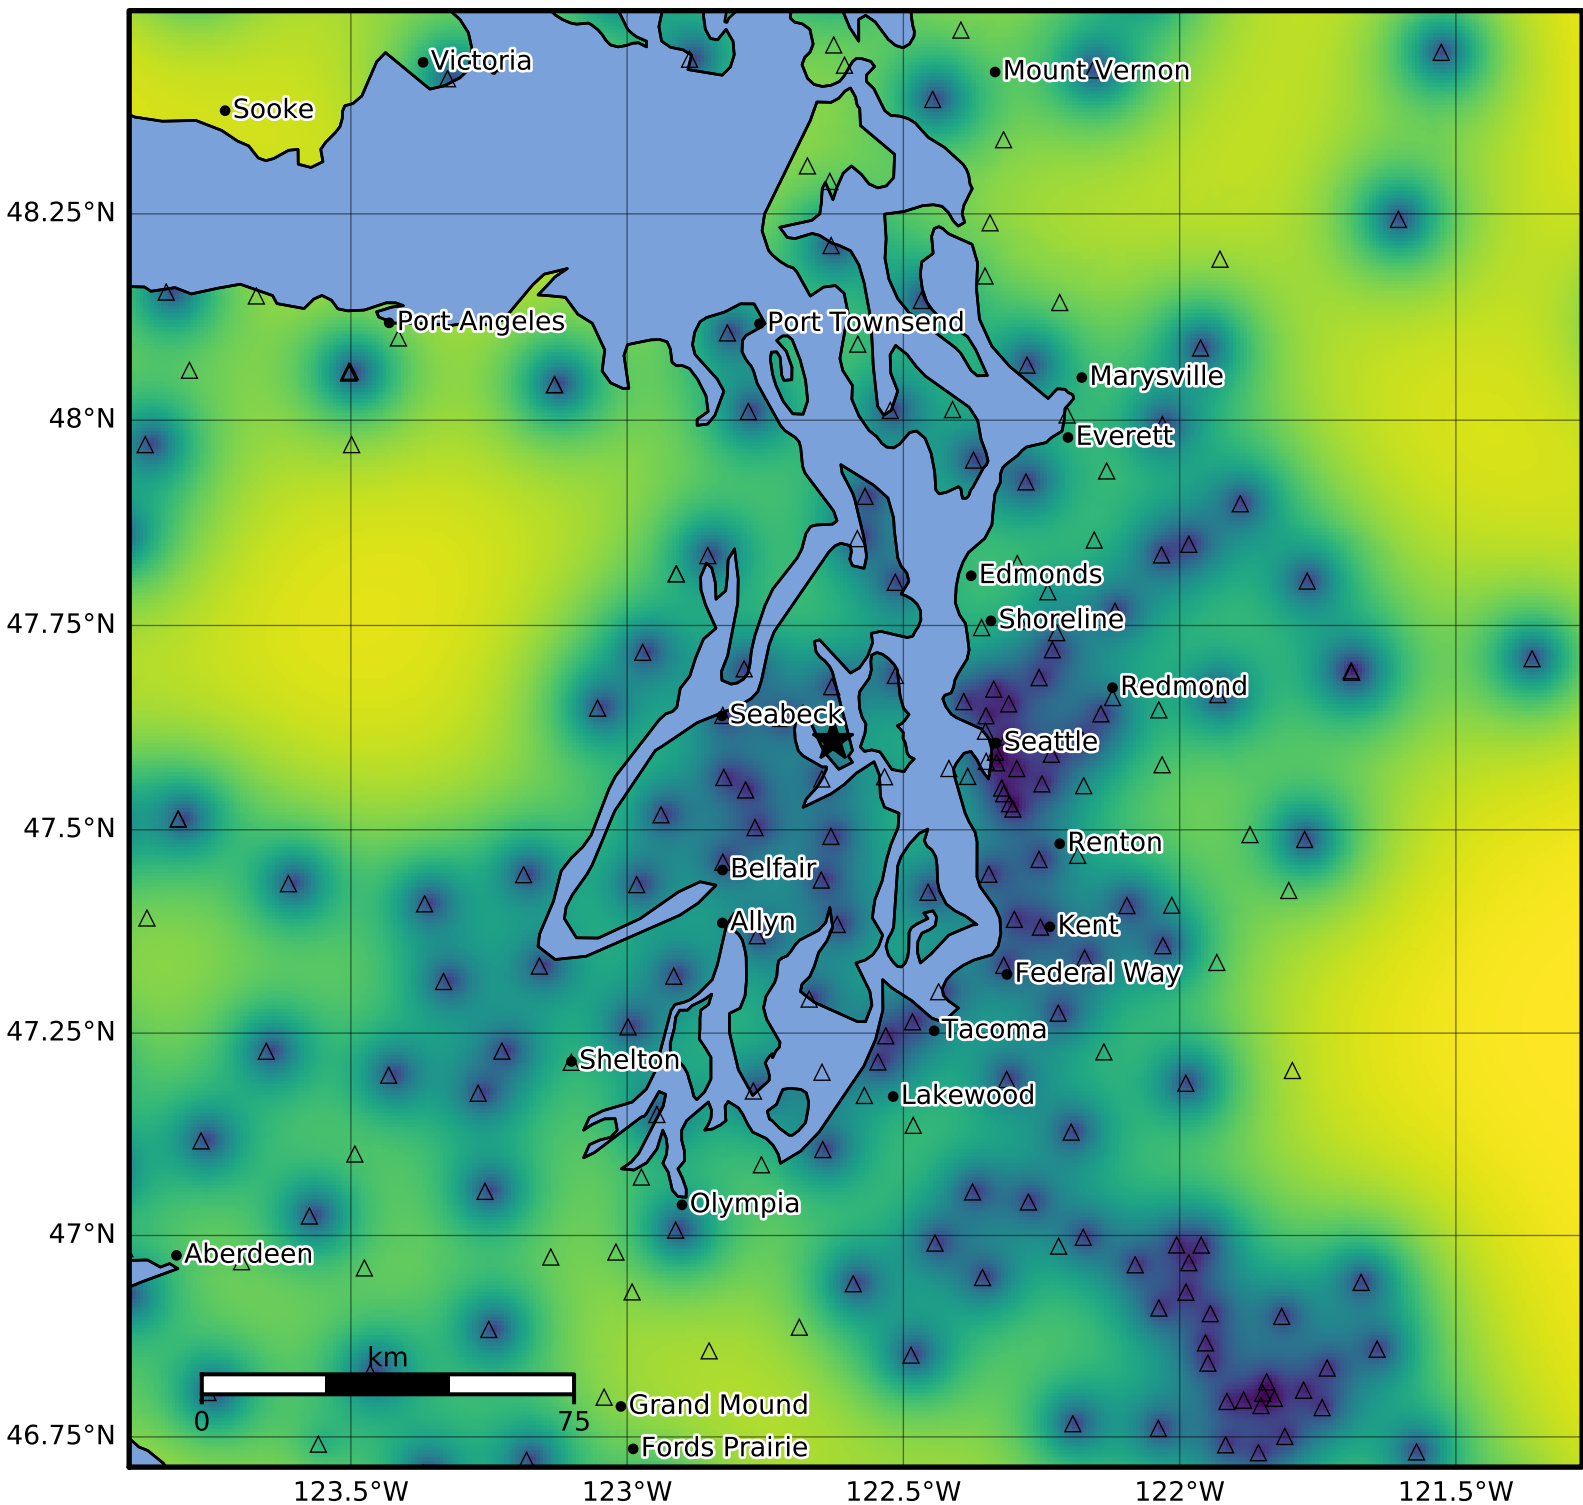

0.3 Second Peak Spectral Acceleration Map PNSN
Uncertainty ShakeMap: 4.7 km (2.9 mi) NNE from Bremerton, WA
Feb 27, 2025 13:16:10 UTC M3.1 N47.61 W122.63 Depth: 23.4km ID:uw62078371

Version 1: Processed 2025-02-27T13:22:00Z