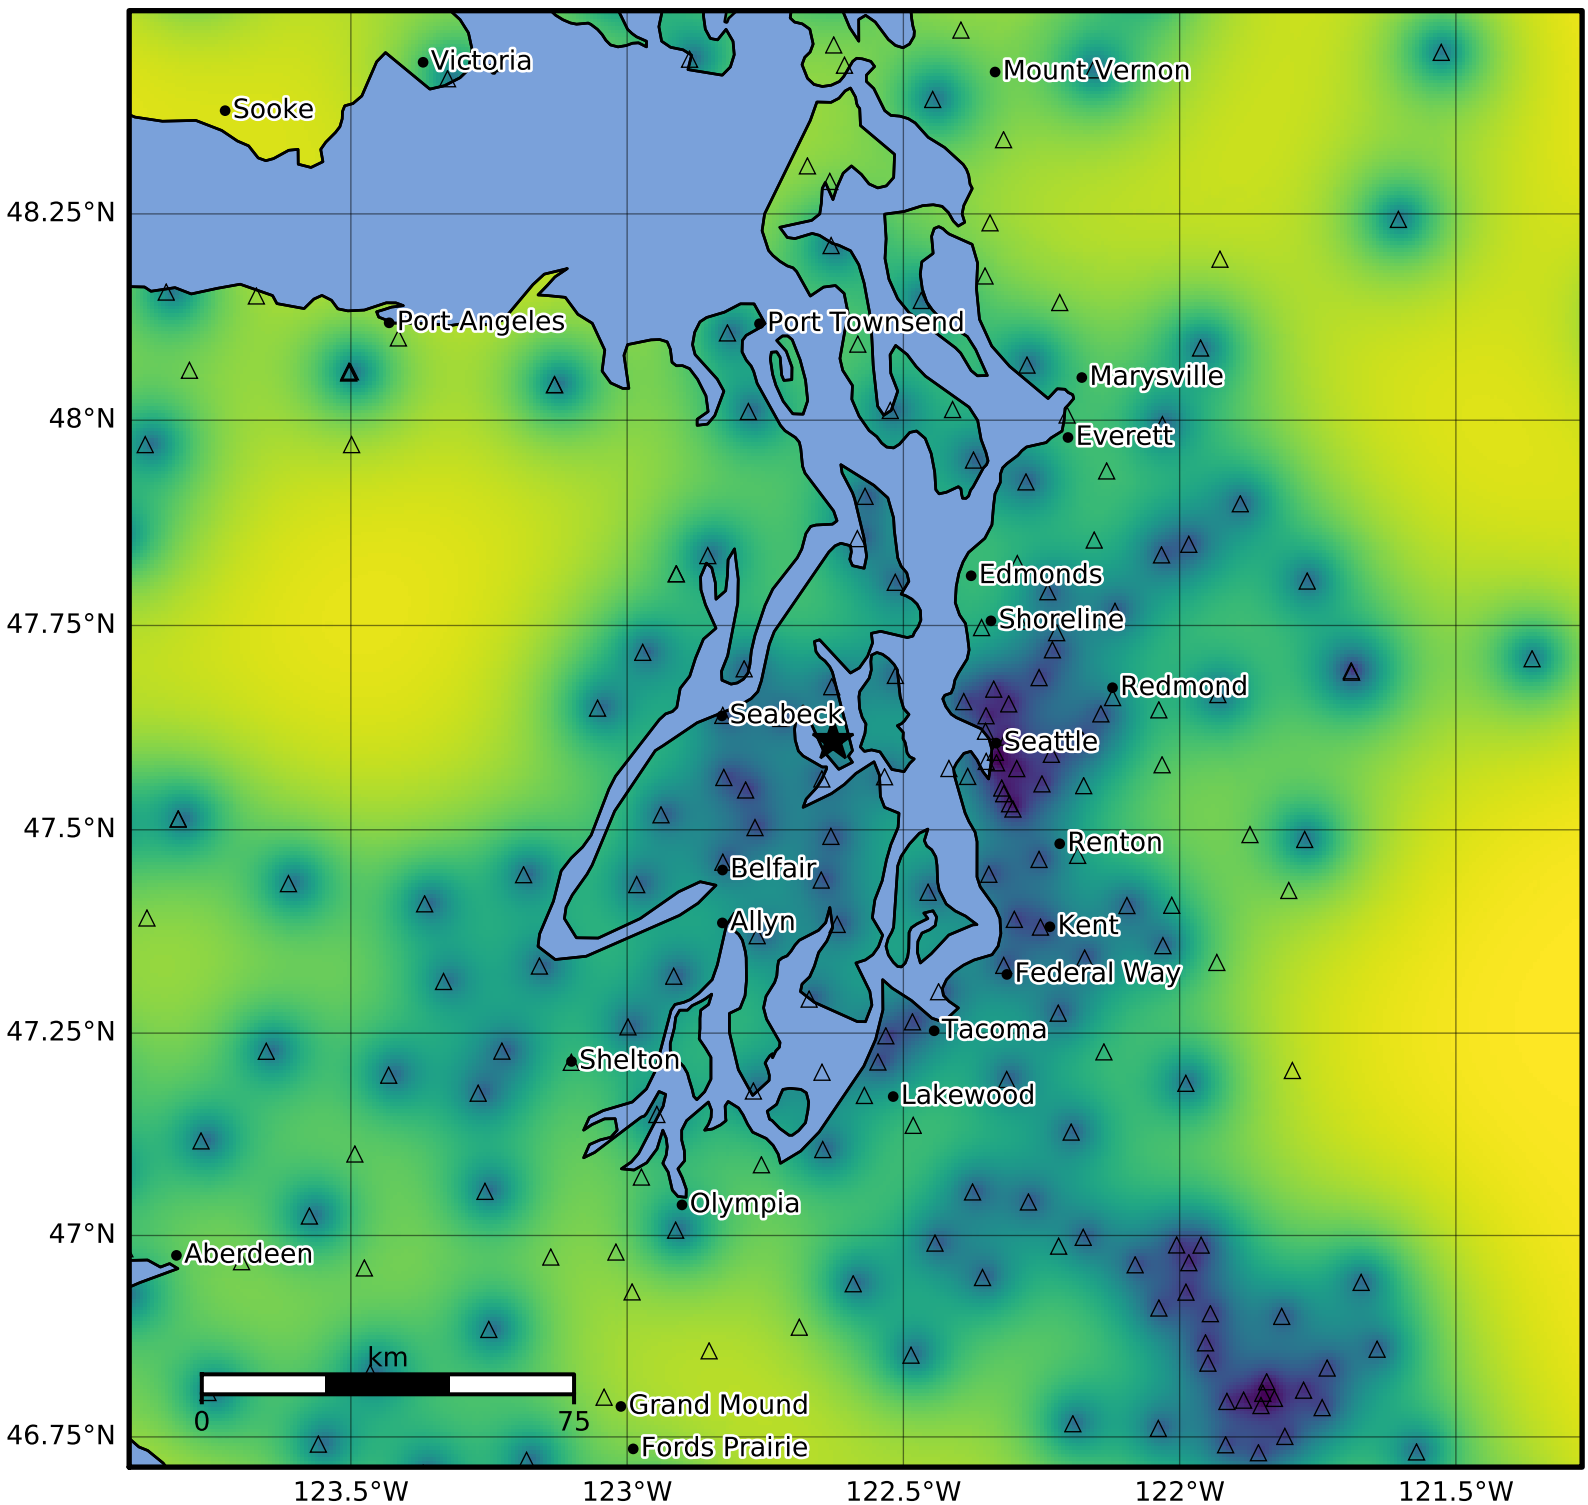

Macroseismic Intensity Map PNSN  
Uncertainty ShakeMap: 4.7 km ( 2.9 mi) NNE from Bremerton, WA  
Feb 27, 2025 13:16:10 UTC M3.1 N47.61 W122.63 Depth: 23.4km ID:uw62078371

Version 1: Processed 2025-02-27T13:22:00Z