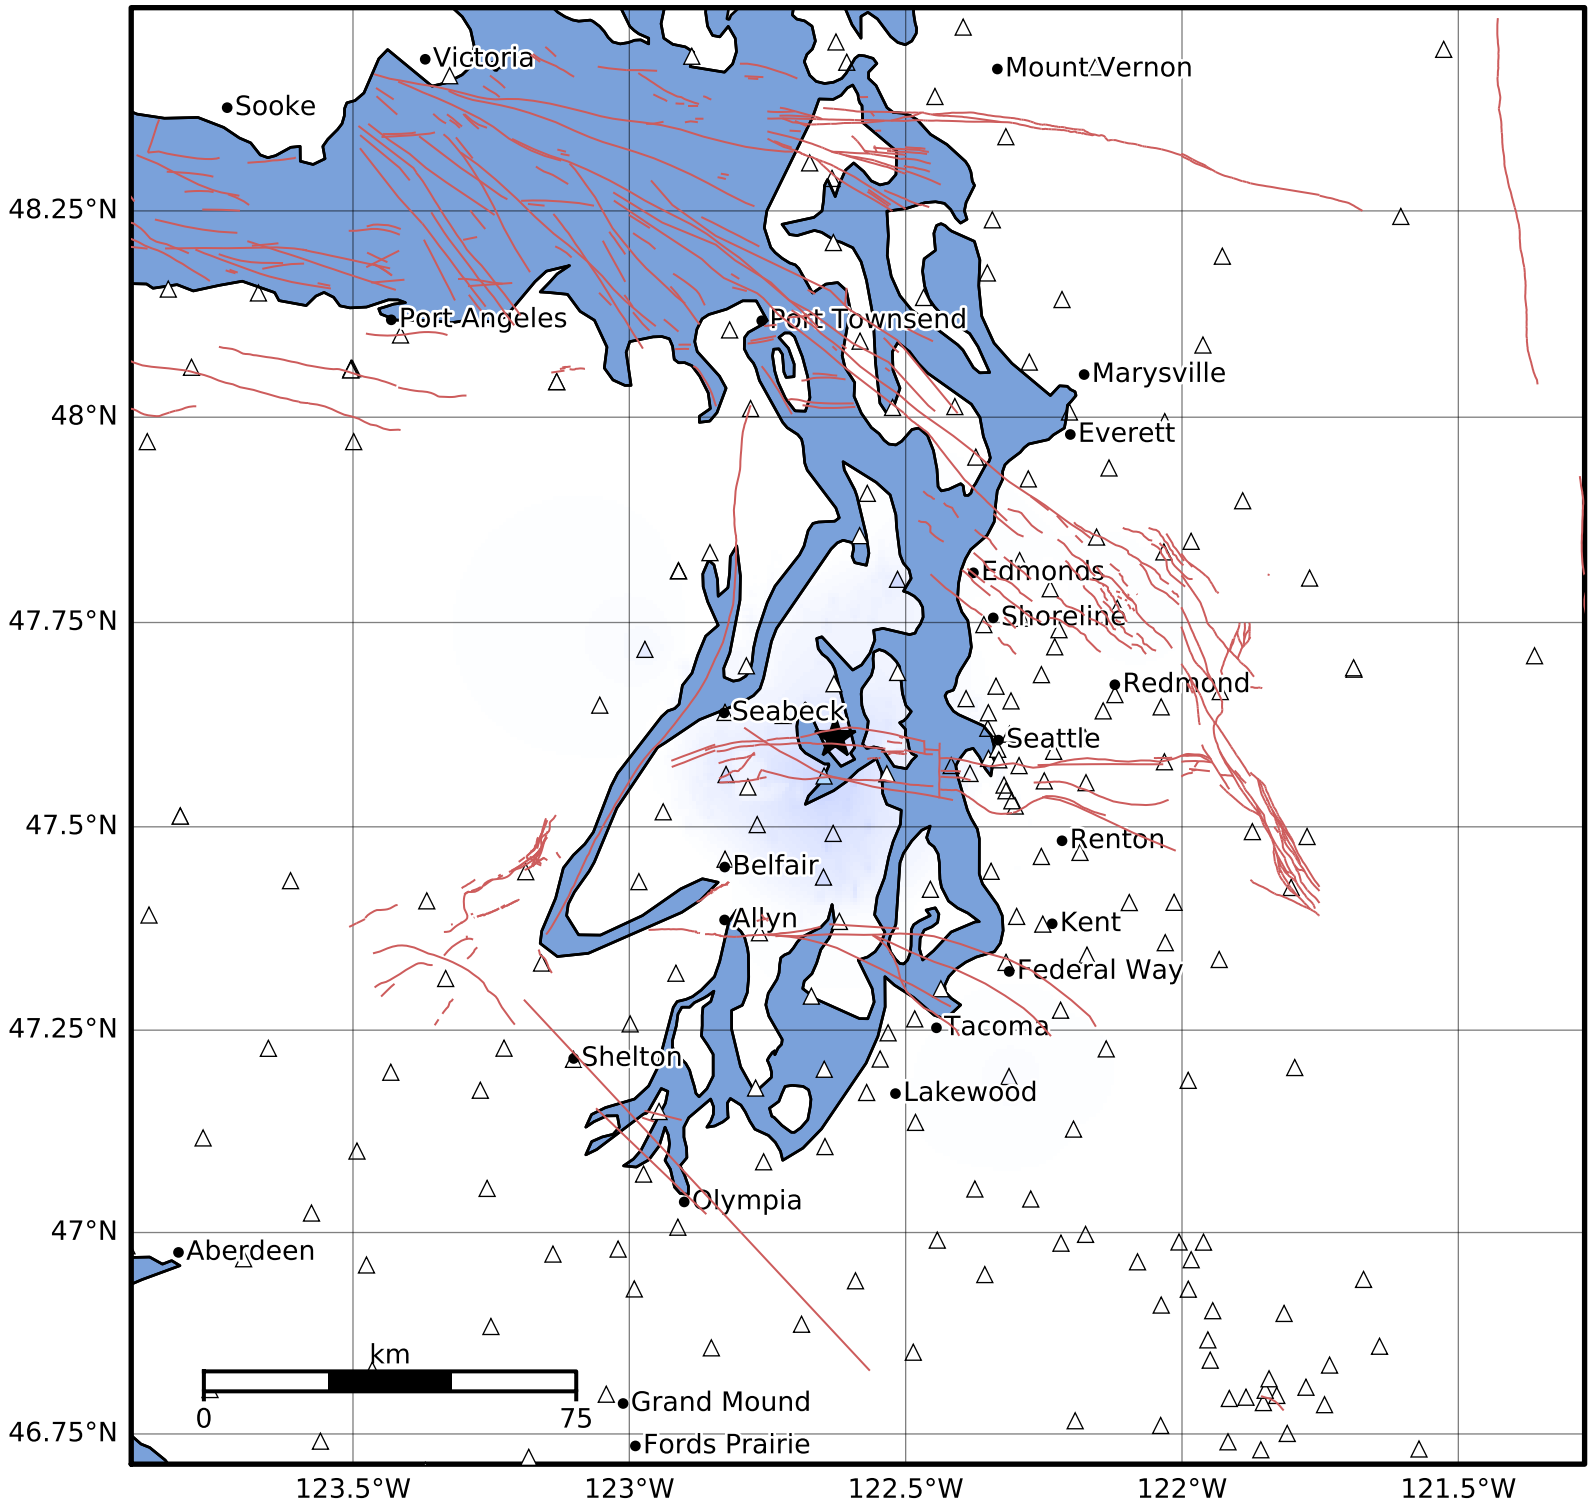

Macroseismic Intensity Map PNSN
 ShakeMap: 4.7 km (2.9 mi) NNE from Bremerton, WA
 Feb 27, 2025 13:16:10 UTC M3.1 N47.61 W122.63 Depth: 23.4km ID:uw62078371

SHAKING	Not felt	Weak	Light	Moderate	Strong	Very strong	Severe	Violent	Extreme
DAMAGE	None	None	None	Very light	Light	Moderate	Moderate/heavy	Heavy	Very heavy
PGA(%g)	<0.0464	0.297	2.76	6.2	11.5	21.5	40.1	74.7	>139
PGV(cm/s)	<0.0215	0.135	1.41	4.65	9.64	20	41.4	85.8	>178
INTENSITY	I	II-III	IV	V	VI	VII	VIII	IX	X+

Scale based on Worden et al. (2012)

Version 1: Processed 2025-02-27T13:22:00Z

△ Seismic Instrument ○ Reported Intensity

★ Epicenter