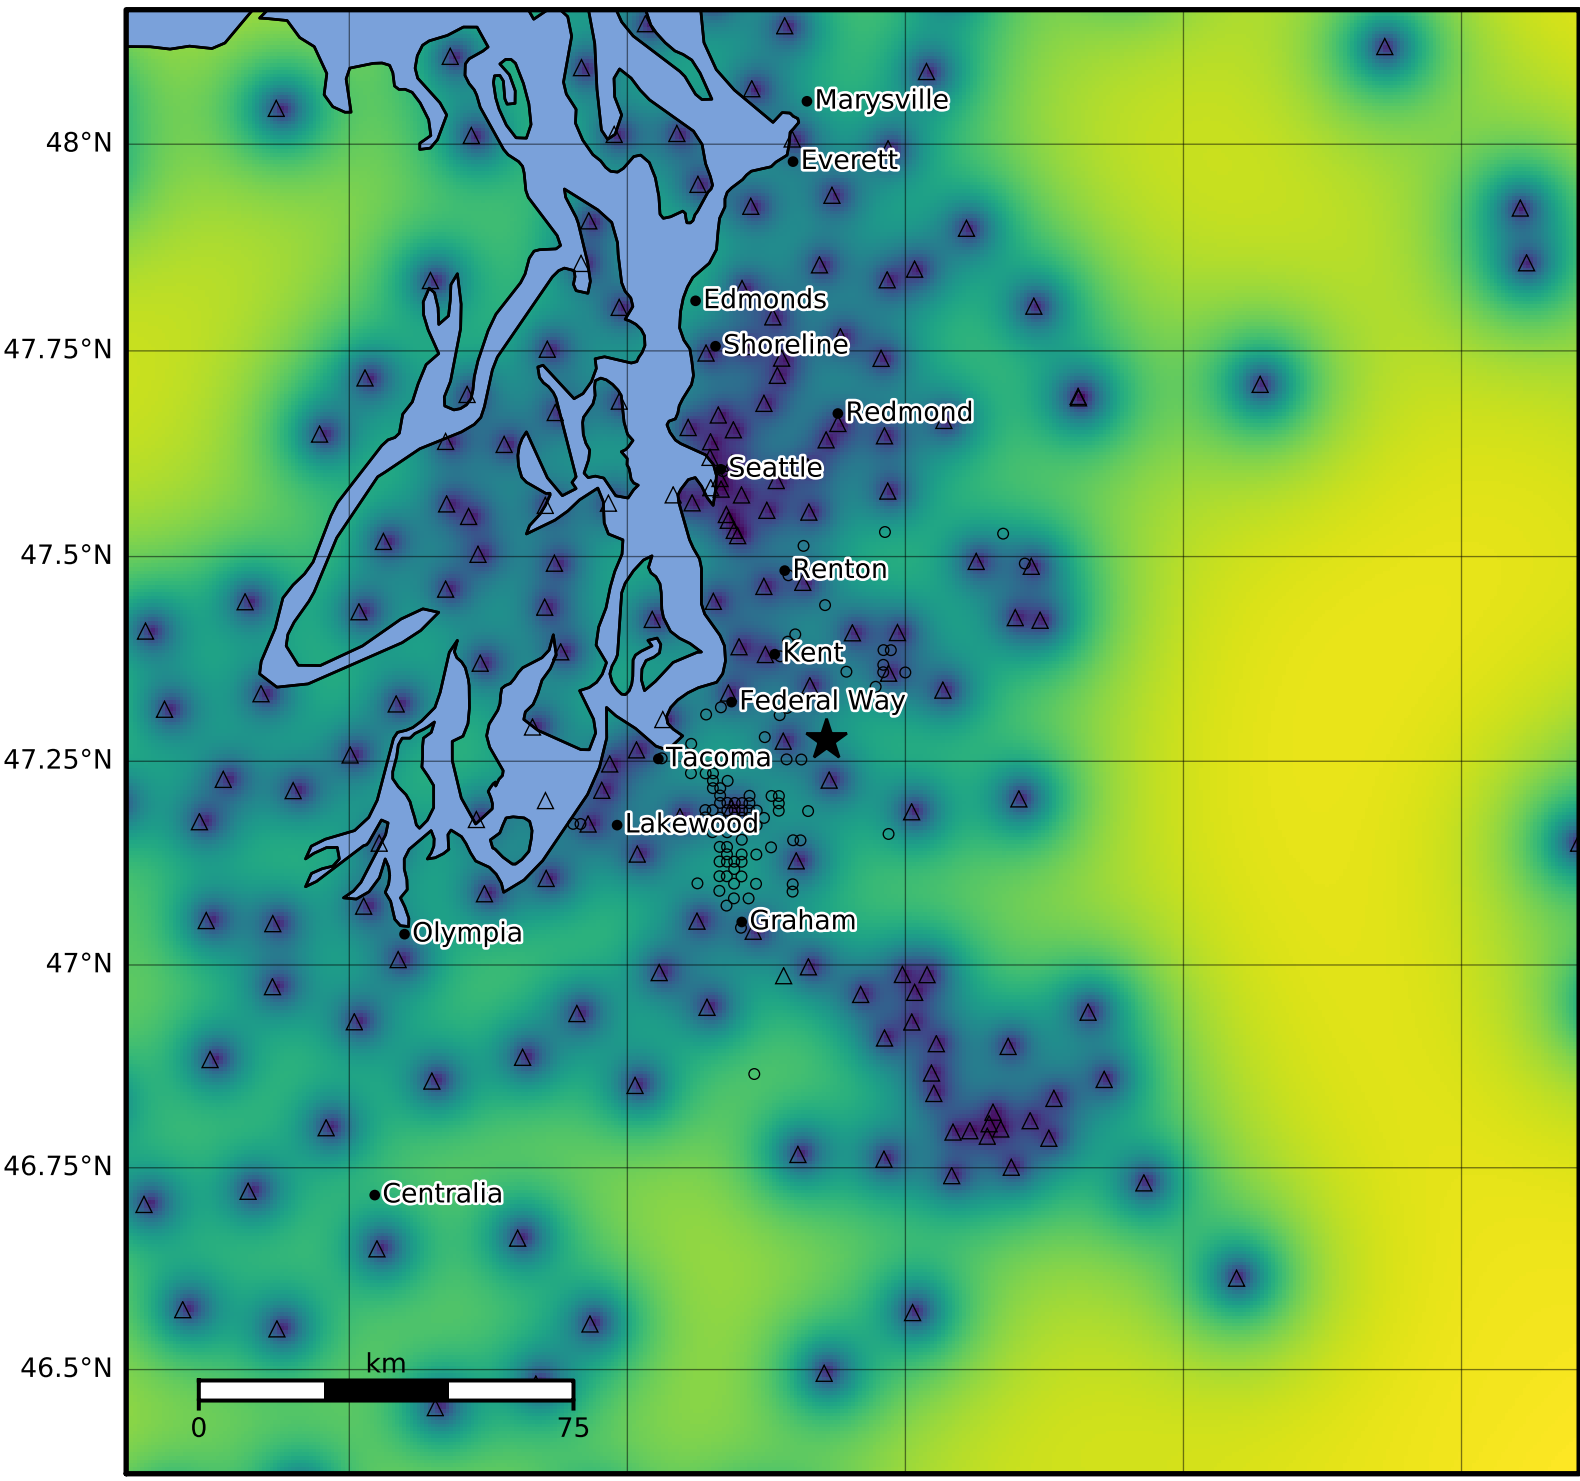

3.0 Second Peak Spectral Acceleration Map PNSN  
Uncertainty ShakeMap: 16.7 km ( 10.4 mi) SW from Maple Valley, WA  
Feb 22, 2025 11:45:29 UTC M3.4 N47.28 W122.14 Depth: 25.4km ID:uw62076946

Version 4: Processed 2025-02-22T20:01:06Z