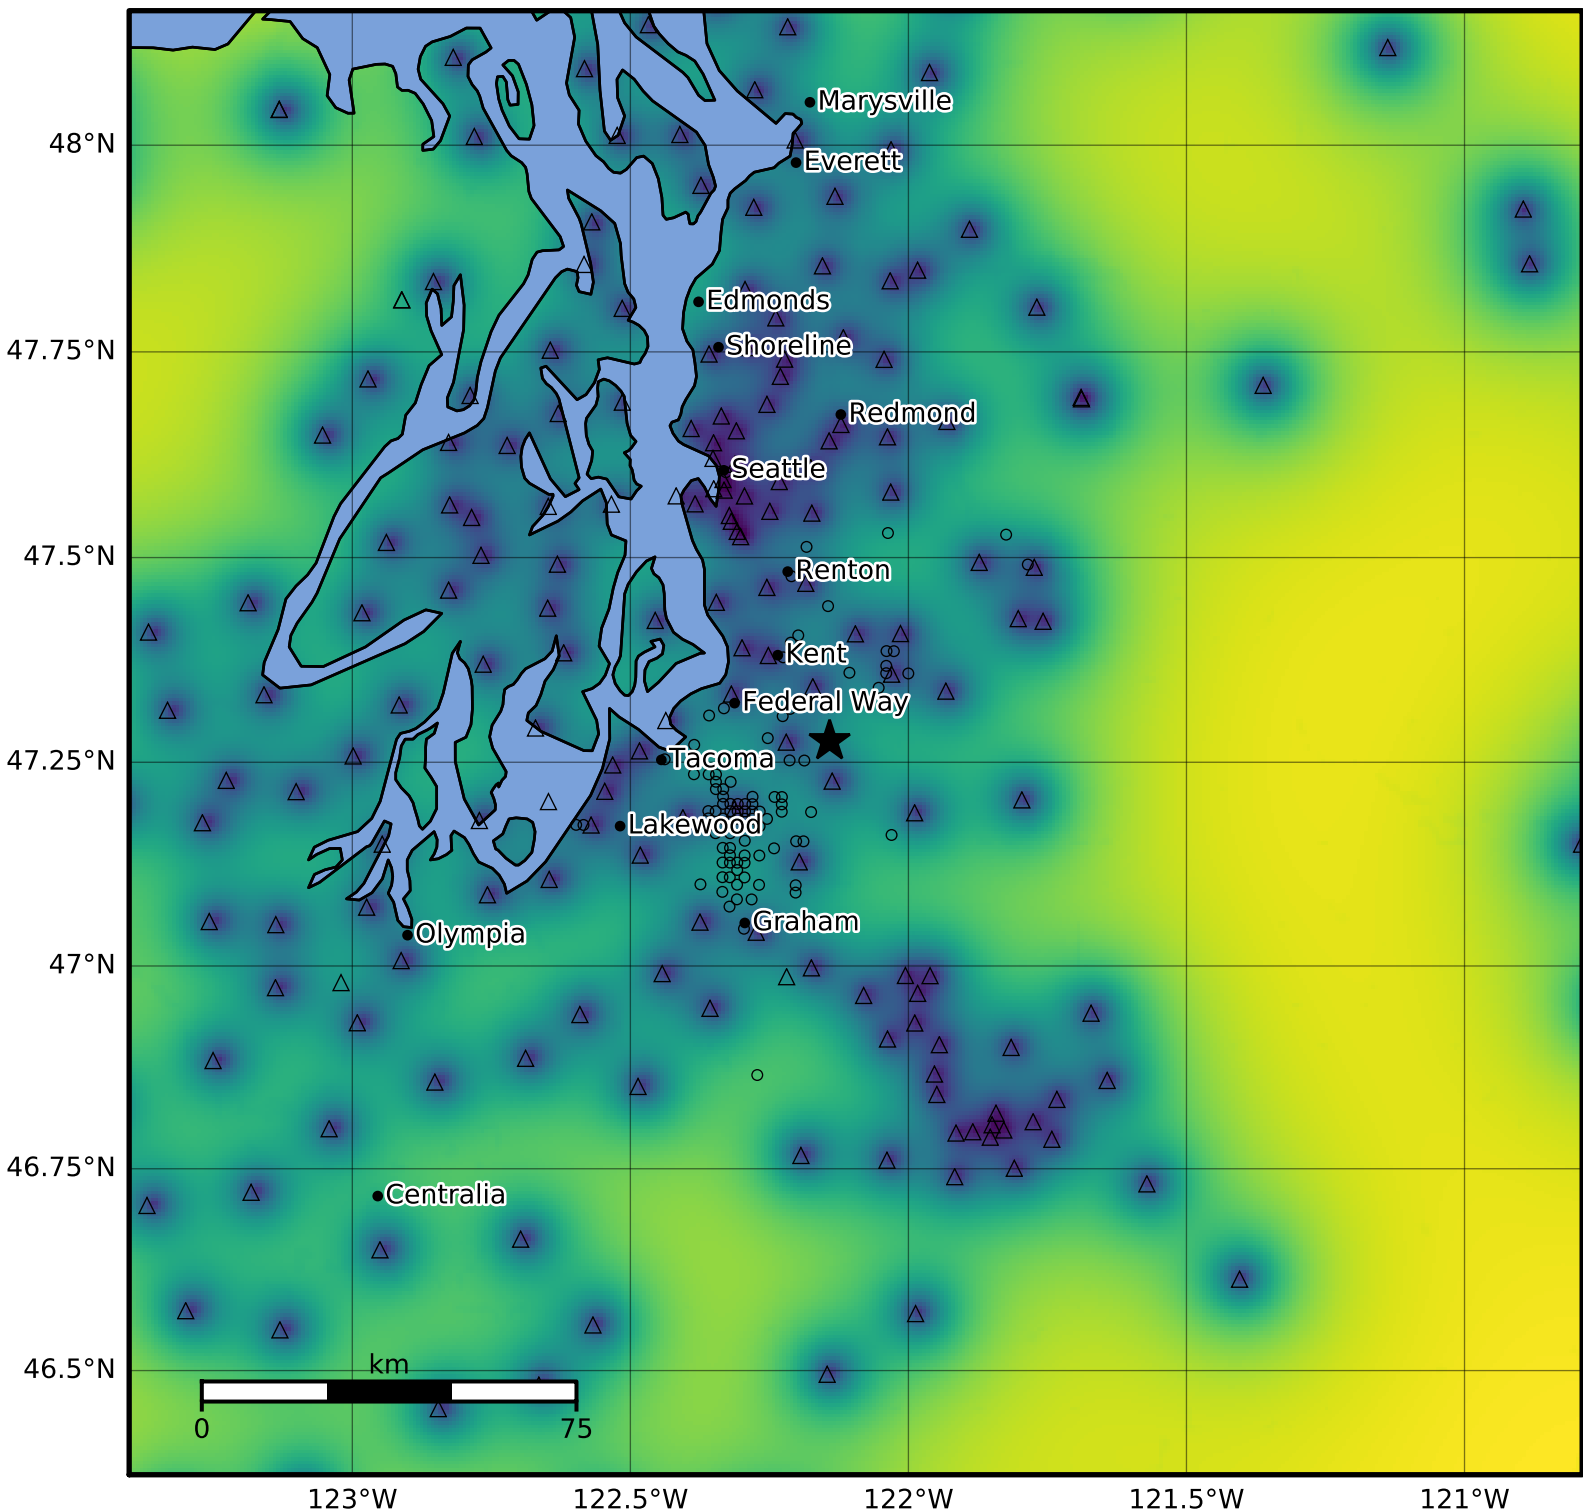

1.0 Second Peak Spectral Acceleration Map PNSN  
Uncertainty ShakeMap: 16.7 km ( 10.4 mi) SW from Maple Valley, WA  
Feb 22, 2025 11:45:29 UTC M3.4 N47.28 W122.14 Depth: 25.4km ID:uw62076946

Version 4: Processed 2025-02-22T20:01:06Z