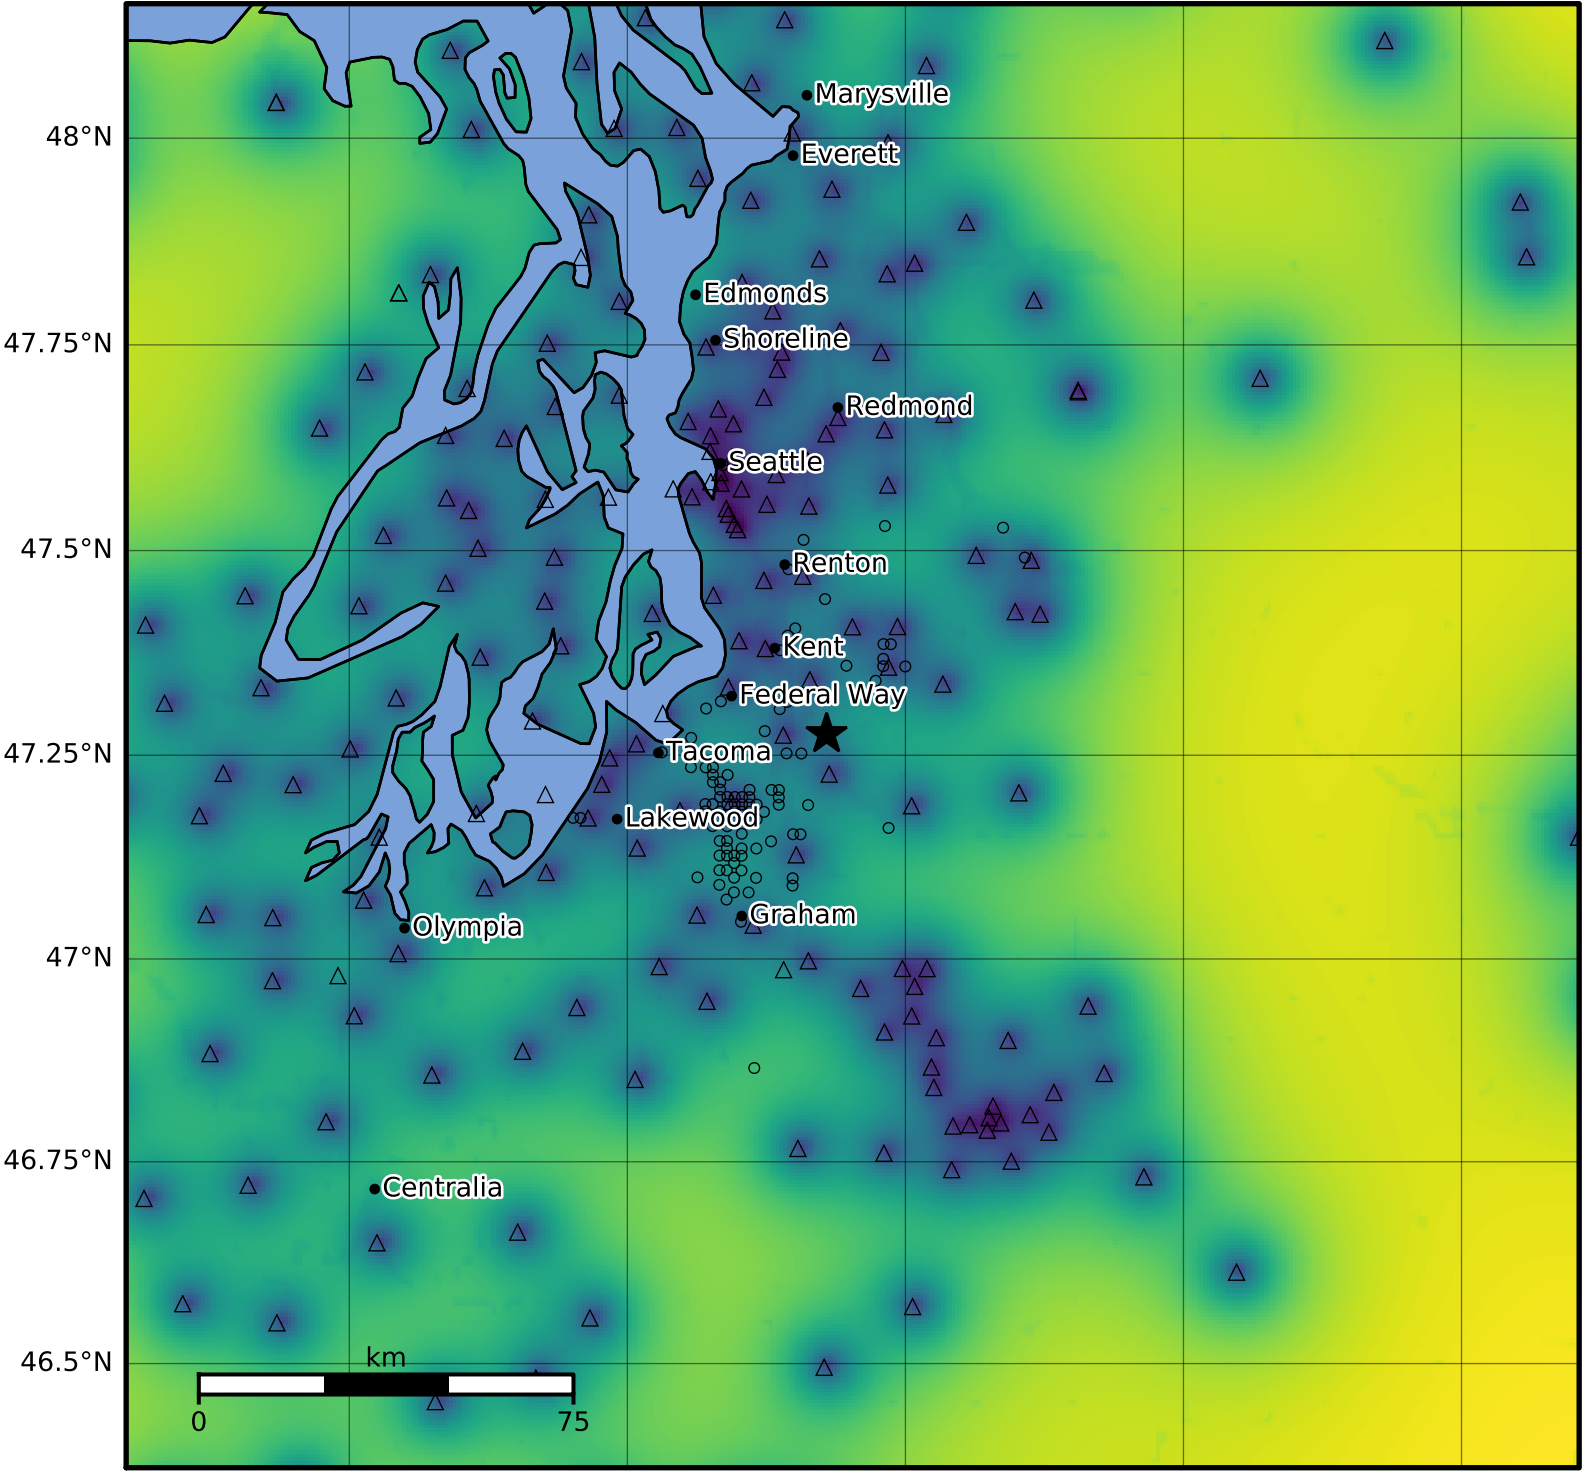

0.3 Second Peak Spectral Acceleration Map PNSN  
Uncertainty ShakeMap: 16.7 km ( 10.4 mi) SW from Maple Valley, WA  
Feb 22, 2025 11:45:29 UTC M3.4 N47.28 W122.14 Depth: 25.4km ID:uw62076946

Version 4: Processed 2025-02-22T20:01:06Z