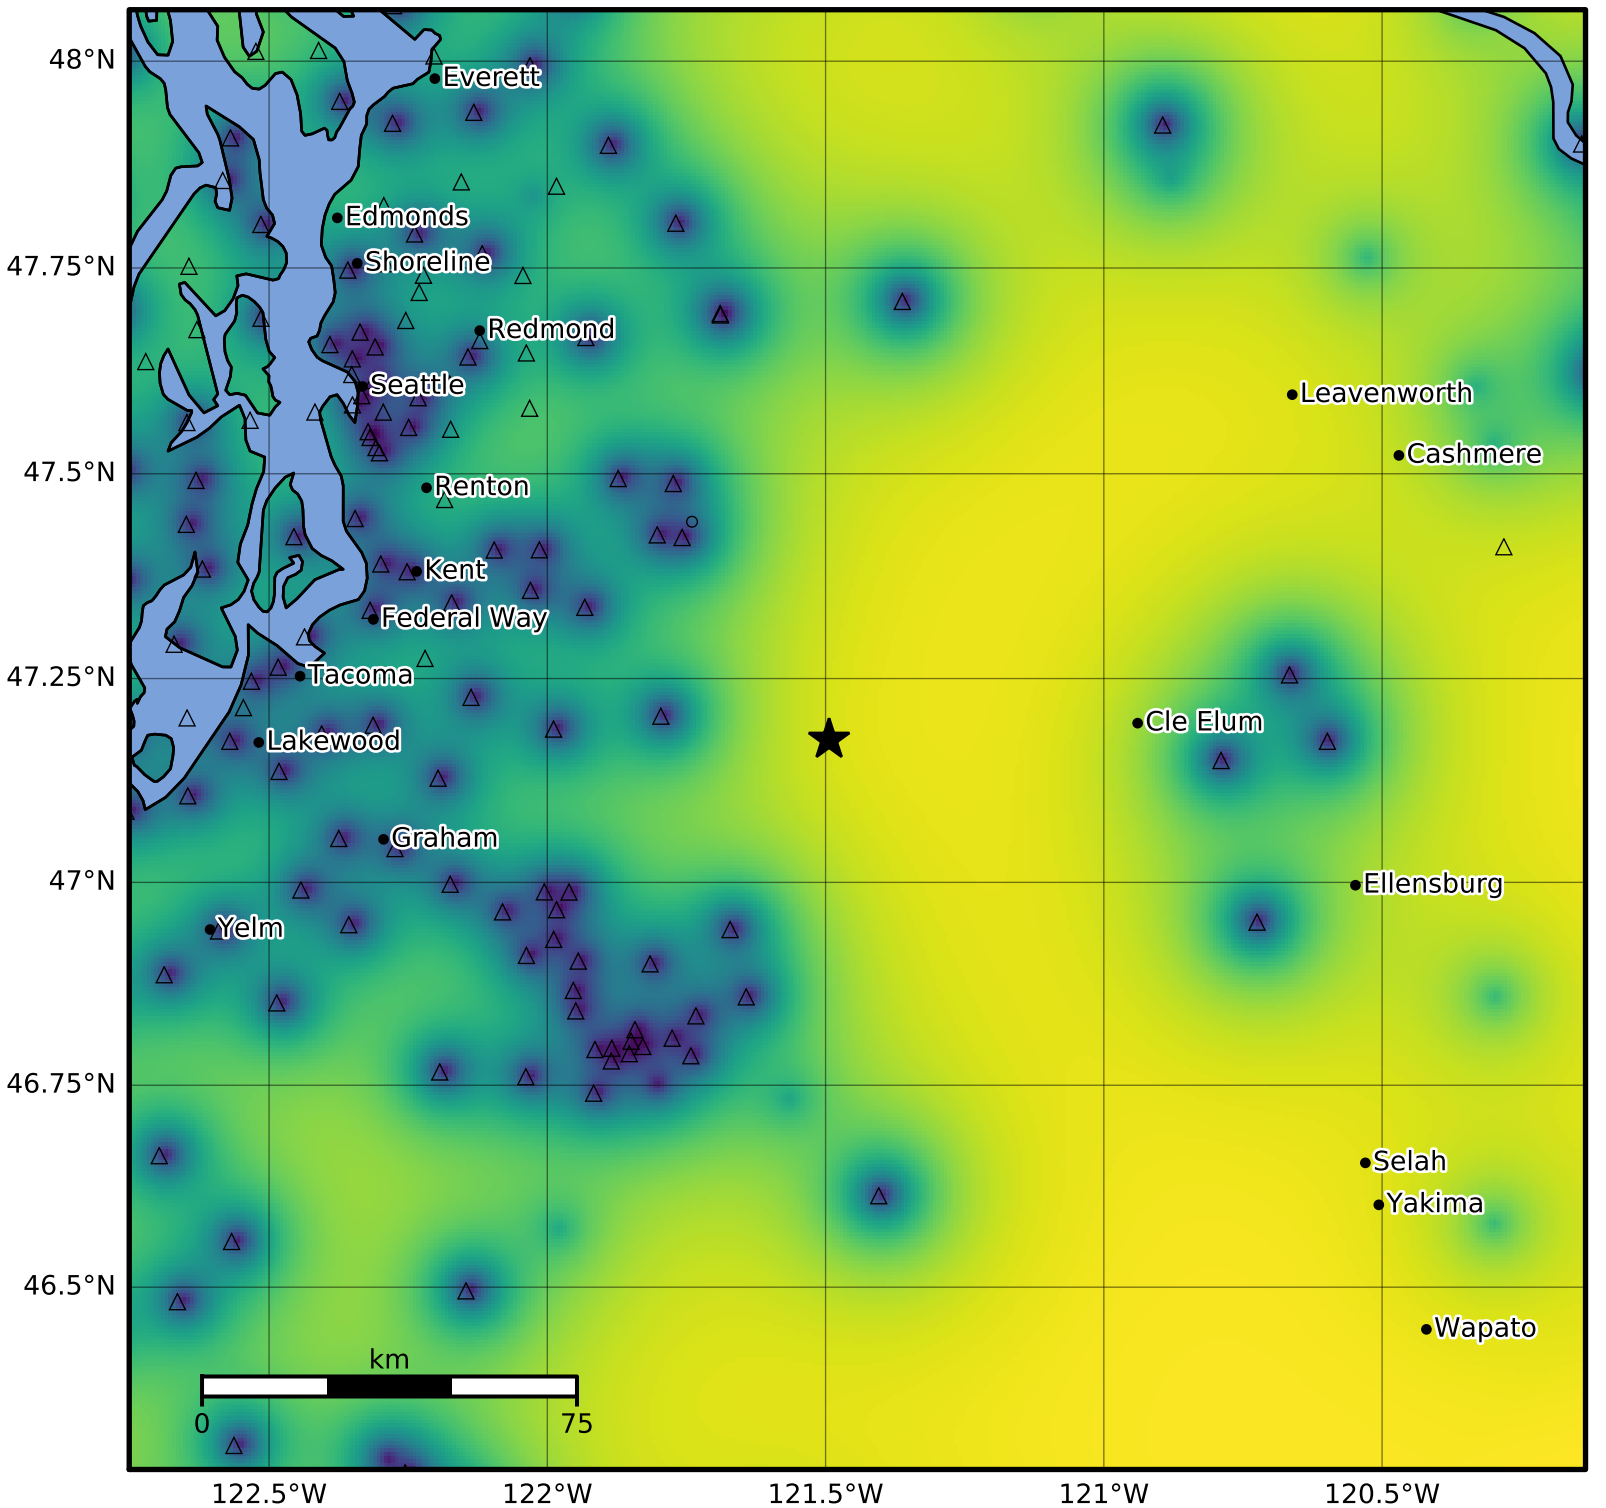

3.0 Second Peak Spectral Acceleration Map PNSN
Uncertainty ShakeMap: 25.6 km (15.9 mi) SSW from Hyak, WA
Feb 18, 2025 17:54:07 UTC M3.0 N47.18 W121.49 Depth: 8.7km ID:uw62076406

Version 3: Processed 2025-02-18T18:42:20Z