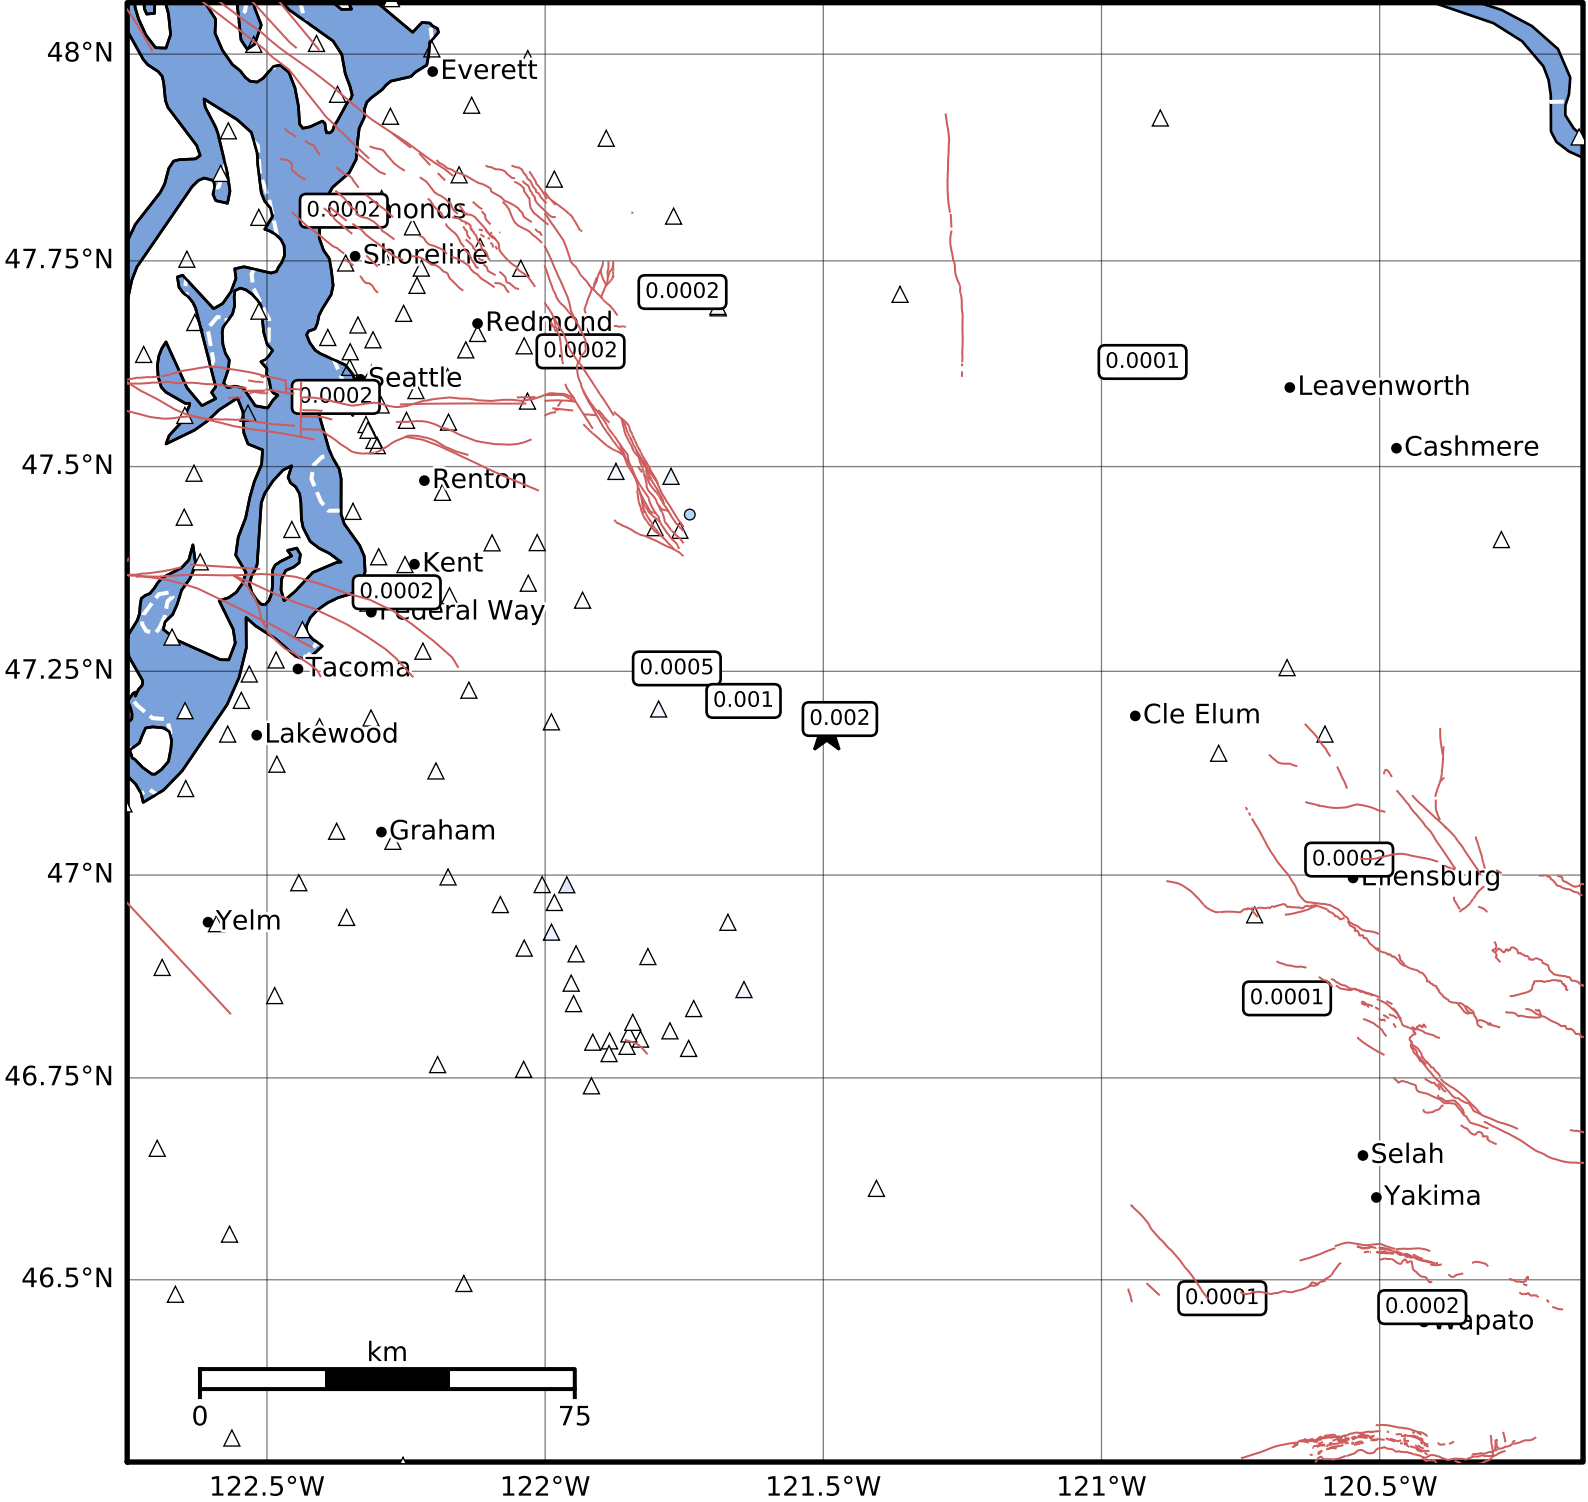

3.0 Second Peak Spectral Acceleration Map PNSN  
 ShakeMap: 25.6 km ( 15.9 mi) SSW from Hyak, WA  
 Feb 18, 2025 17:54:07 UTC M3.0 N47.18 W121.49 Depth: 8.7km ID:uw62076406

SA(3.0) (%g)	0.1	0.2	0.5	1	2	5	10	20	50
--------------	-----	-----	-----	---	---	---	----	----	----

Scale based on Worden et al. (2012)

Version 3: Processed 2025-02-18T18:42:20Z

△ Seismic Instrument ○ Reported Intensity

★ Epicenter