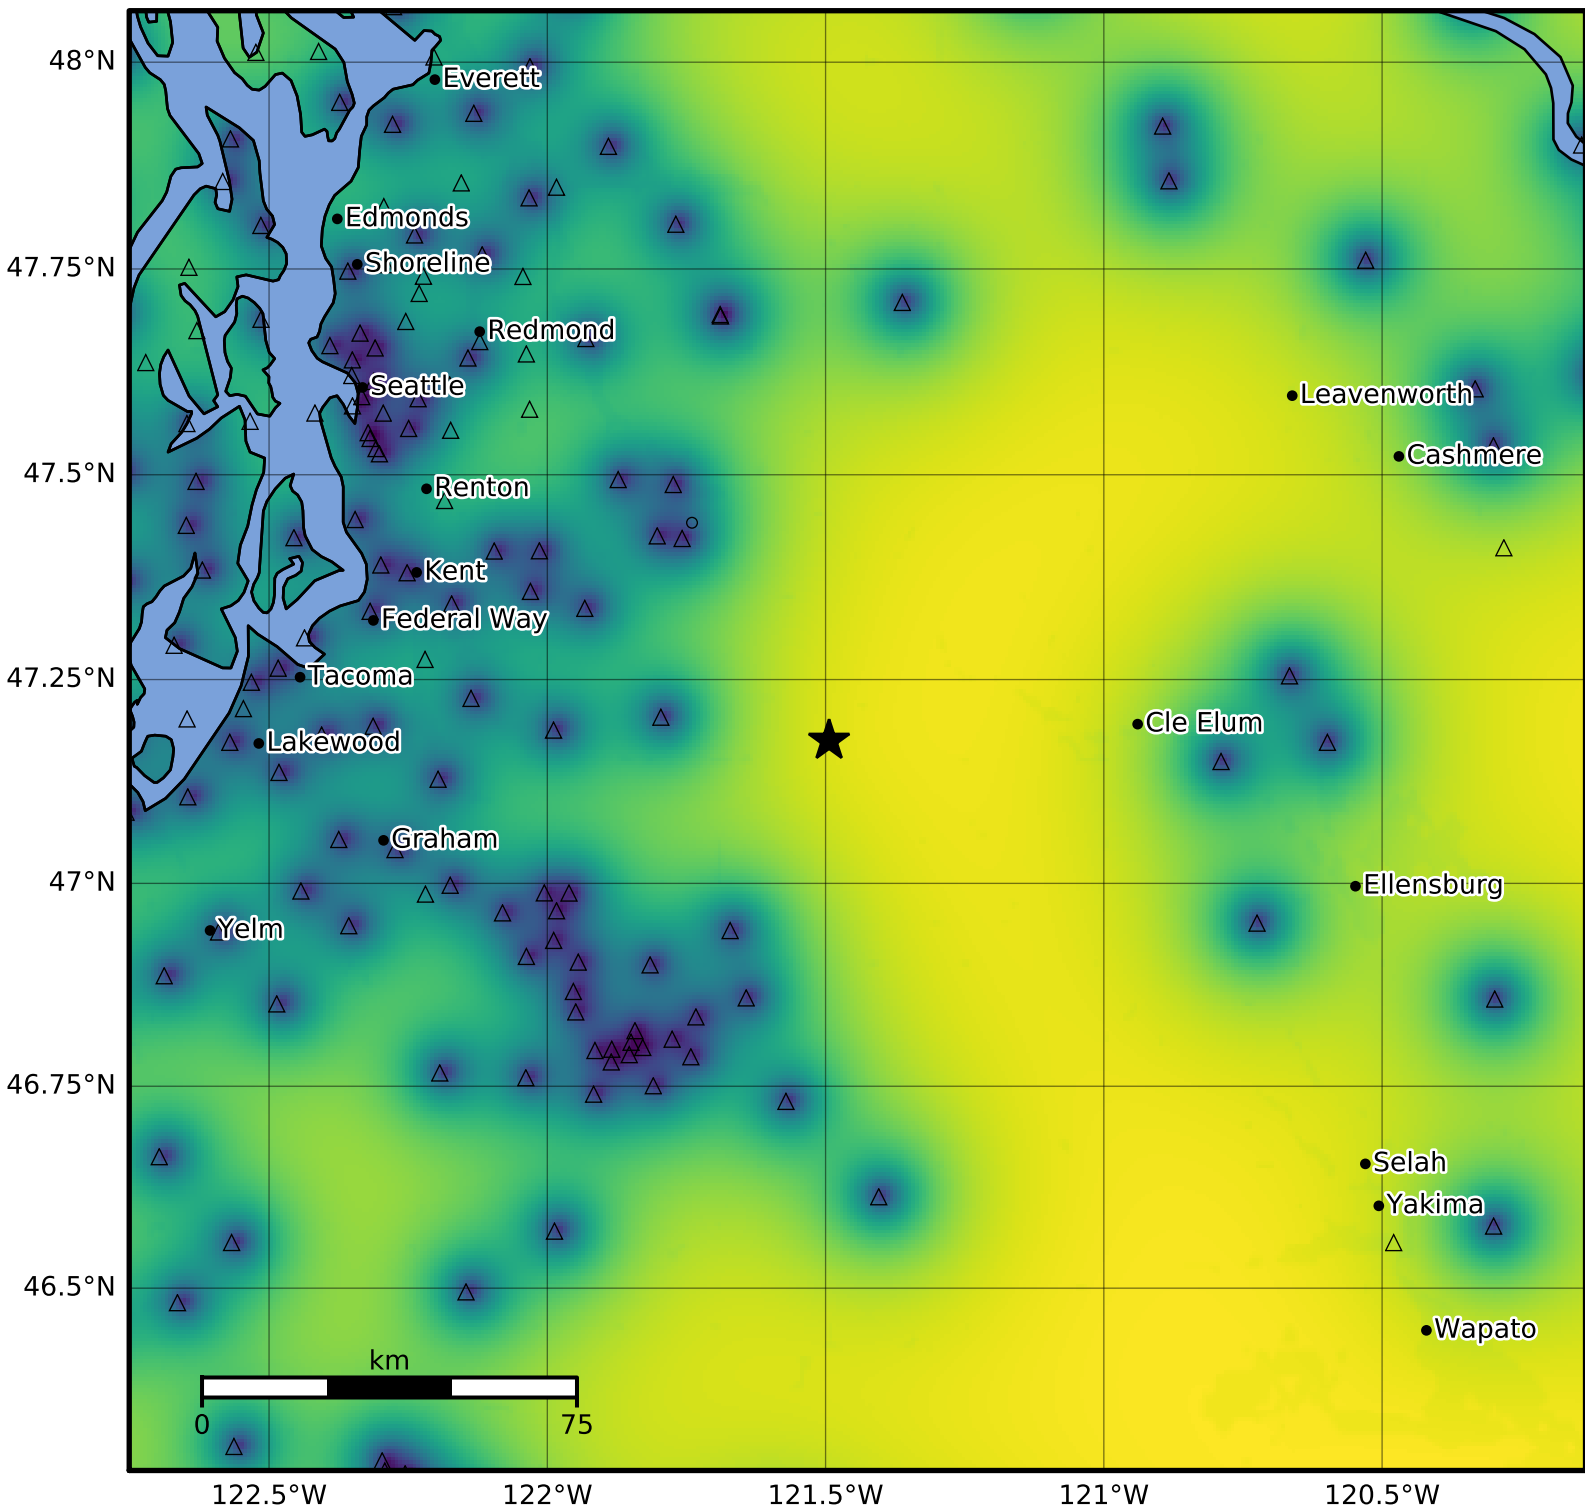

1.0 Second Peak Spectral Acceleration Map PNSN
Uncertainty ShakeMap: 25.6 km (15.9 mi) SSW from Hyak, WA
Feb 18, 2025 17:54:07 UTC M3.0 N47.18 W121.49 Depth: 8.7km ID:uw62076406

Version 3: Processed 2025-02-18T18:42:20Z