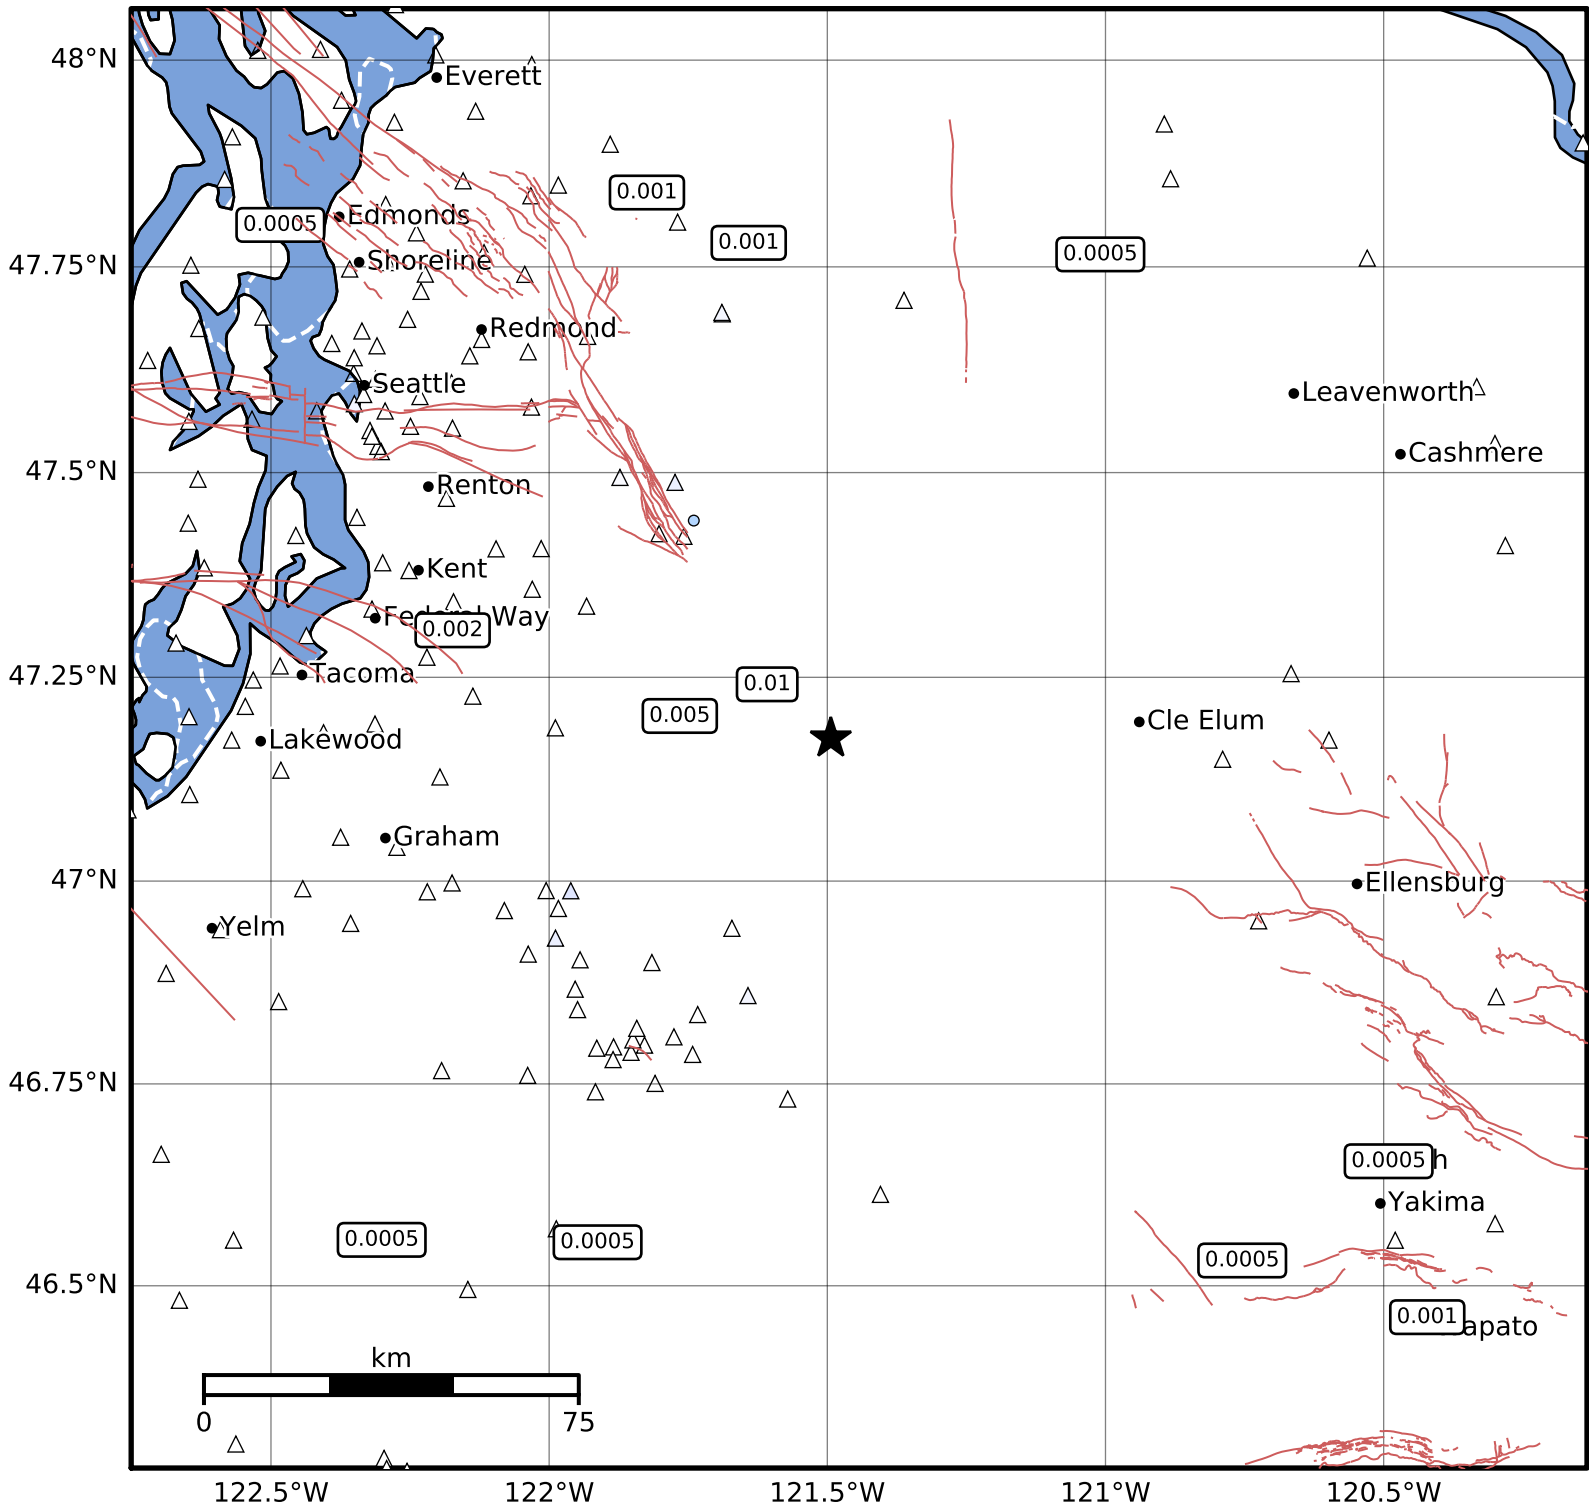

1.0 Second Peak Spectral Acceleration Map PNSN
 ShakeMap: 25.6 km (15.9 mi) SSW from Hyak, WA
 Feb 18, 2025 17:54:07 UTC M3.0 N47.18 W121.49 Depth: 8.7km ID:uw62076406

SA(1.0) (%g)	0.1	0.2	0.5	1	2	5	10	20	50	100	200
--------------	-----	-----	-----	---	---	---	----	----	----	-----	-----

Scale based on Worden et al. (2012)

Version 3: Processed 2025-02-18T18:42:20Z

△ Seismic Instrument ○ Reported Intensity

★ Epicenter