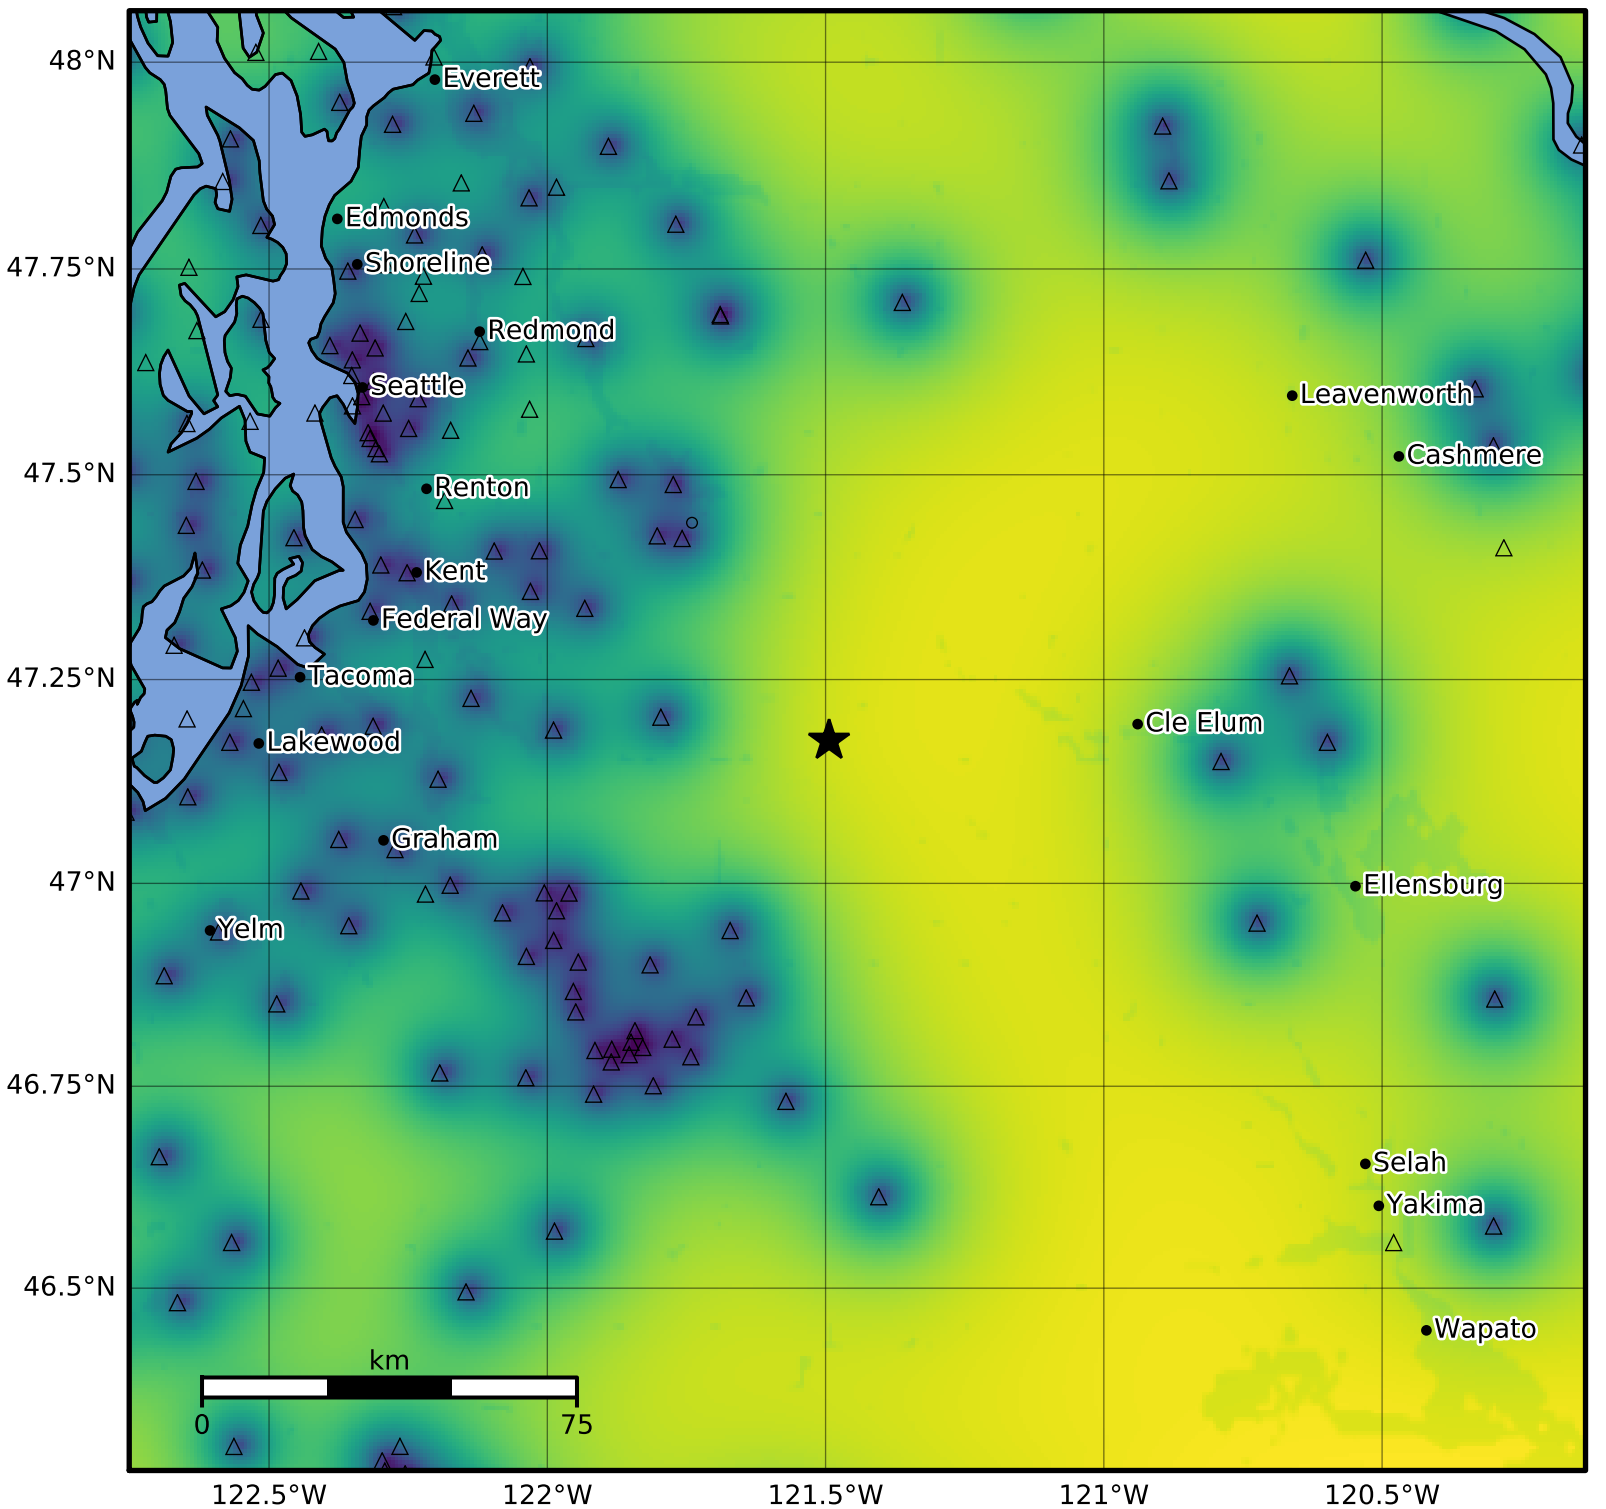

0.3 Second Peak Spectral Acceleration Map PNSN  
Uncertainty ShakeMap: 25.6 km ( 15.9 mi) SSW from Hyak, WA  
Feb 18, 2025 17:54:07 UTC M3.0 N47.18 W121.49 Depth: 8.7km ID:uw62076406

Version 3: Processed 2025-02-18T18:42:20Z