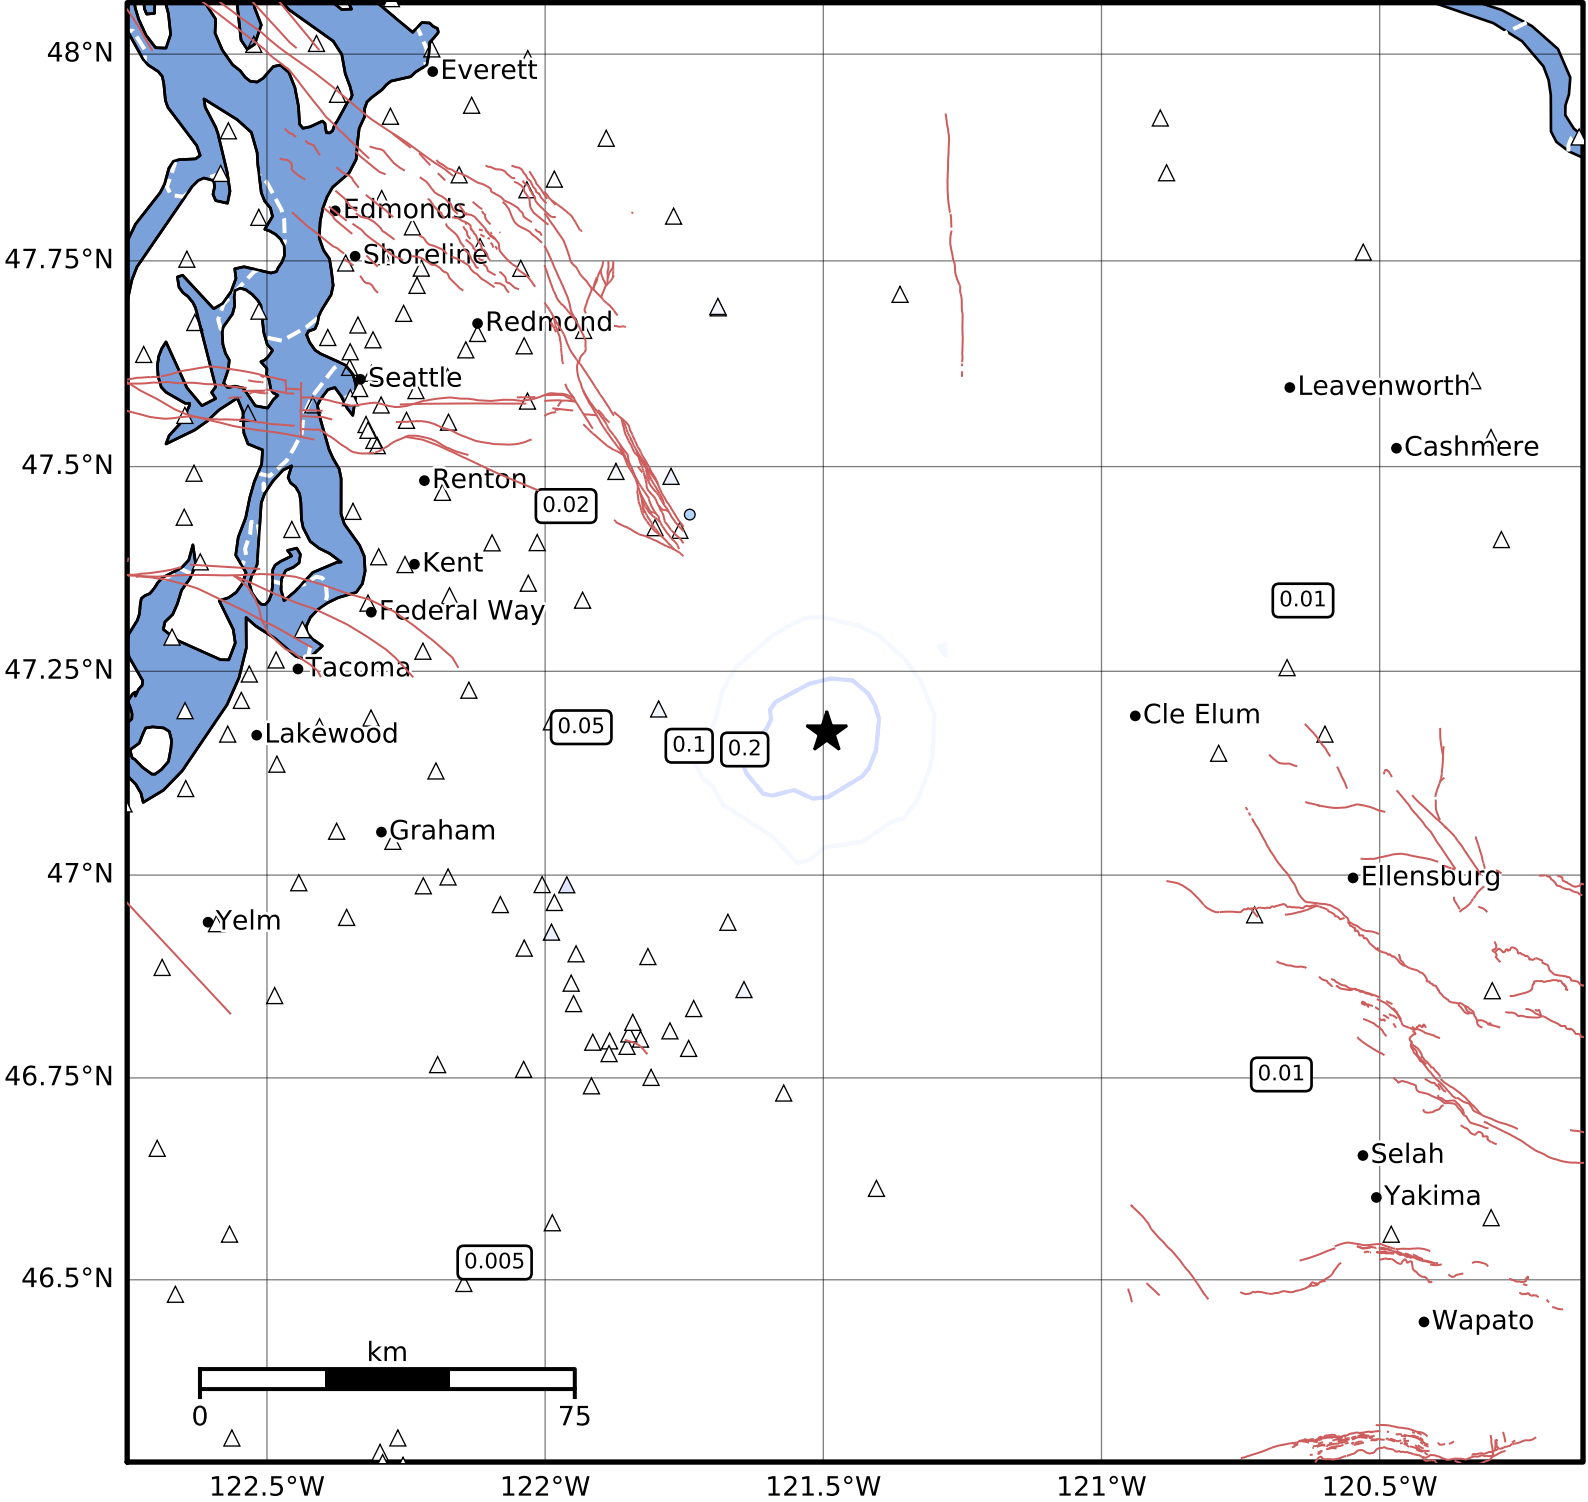

0.3 Second Peak Spectral Acceleration Map PNSN
 ShakeMap: 25.6 km (15.9 mi) SSW from Hyak, WA
 Feb 18, 2025 17:54:07 UTC M3.0 N47.18 W121.49 Depth: 8.7km ID:uw62076406

SA(0.3) (%g)	0.1	0.2	0.5	1	2	5	10	20	50	100	200
--------------	-----	-----	-----	---	---	---	----	----	----	-----	-----

Scale based on Worden et al. (2012)

Version 3: Processed 2025-02-18T18:42:20Z

△ Seismic Instrument ○ Reported Intensity

★ Epicenter