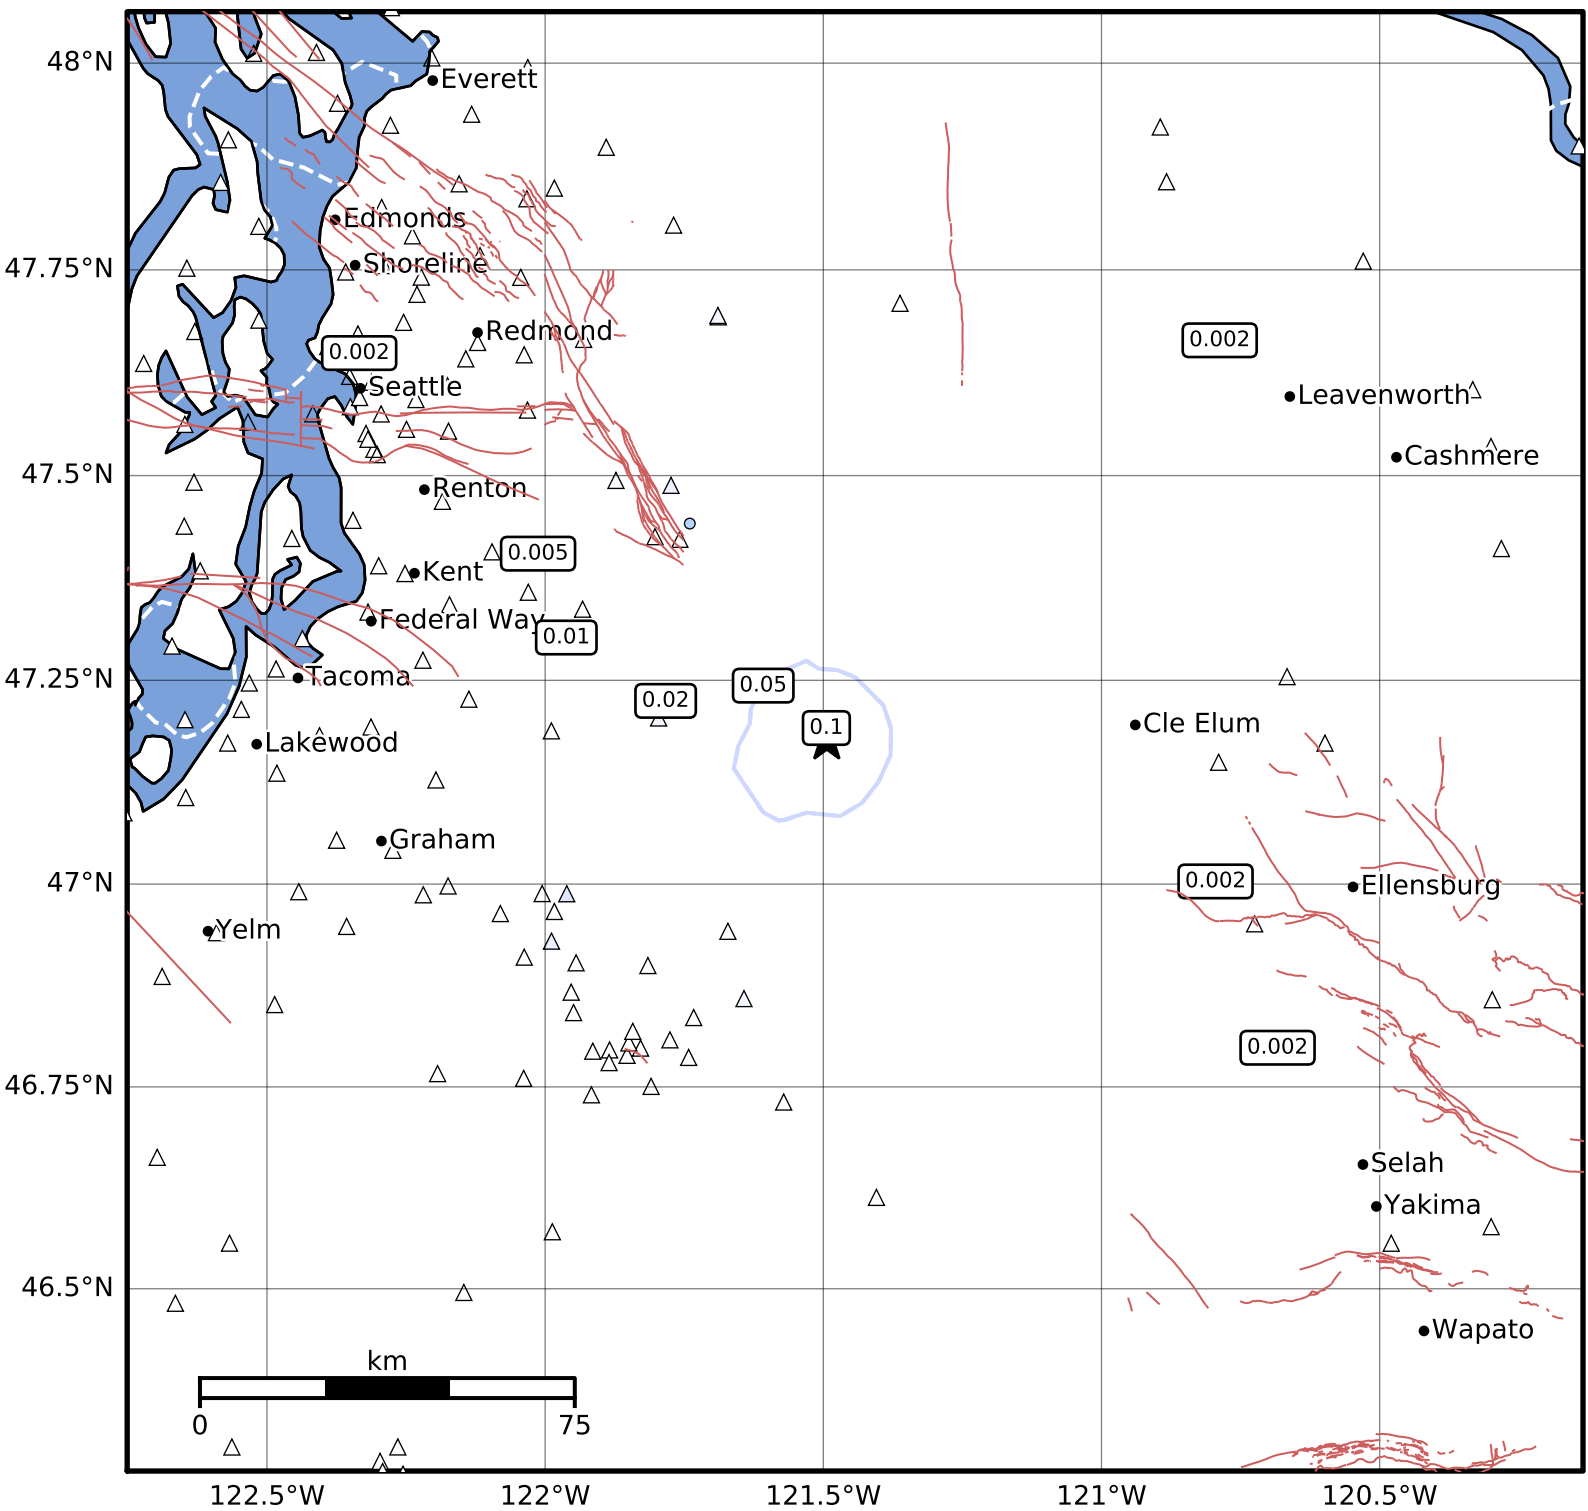

Peak Ground Velocity Map PNSN
 ShakeMap: 25.6 km (15.9 mi) SSW from Hyak, WA
 Feb 18, 2025 17:54:07 UTC M3.0 N47.18 W121.49 Depth: 8.7km ID:uw62076406

PGV (cm/s)	0.1	0.2	0.5	1	2	5	10	20	50	100	200
------------	-----	-----	-----	---	---	---	----	----	----	-----	-----

Scale based on Worden et al. (2012) Version 3: Processed 2025-02-18T18:42:20Z
 △ Seismic Instrument ○ Reported Intensity ★ Epicenter