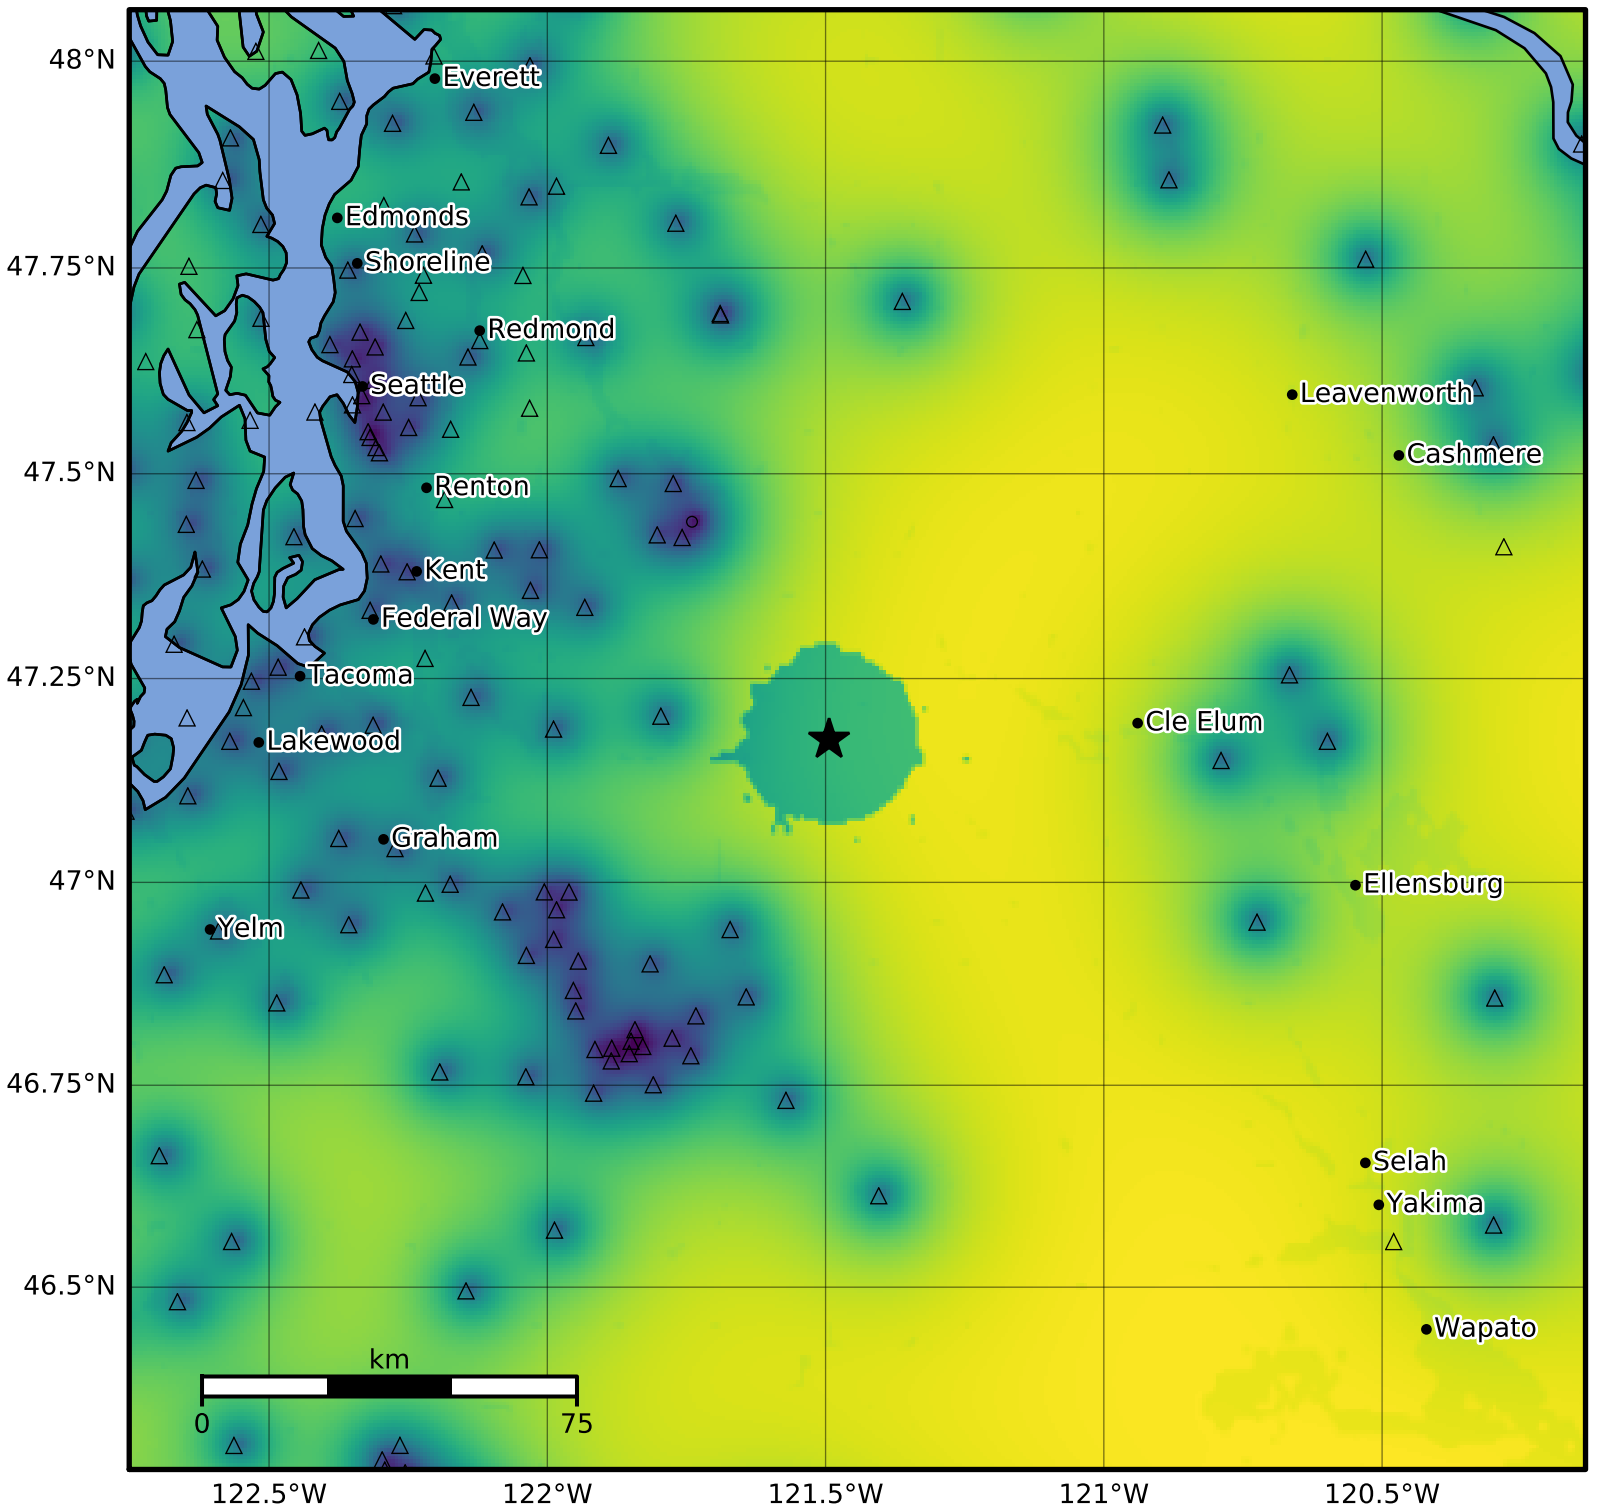

Macroseismic Intensity Map PNSN  
Uncertainty ShakeMap: 25.6 km ( 15.9 mi) SSW from Hyak, WA  
Feb 18, 2025 17:54:07 UTC M3.0 N47.18 W121.49 Depth: 8.7km ID:uw62076406

Version 3: Processed 2025-02-18T18:42:20Z