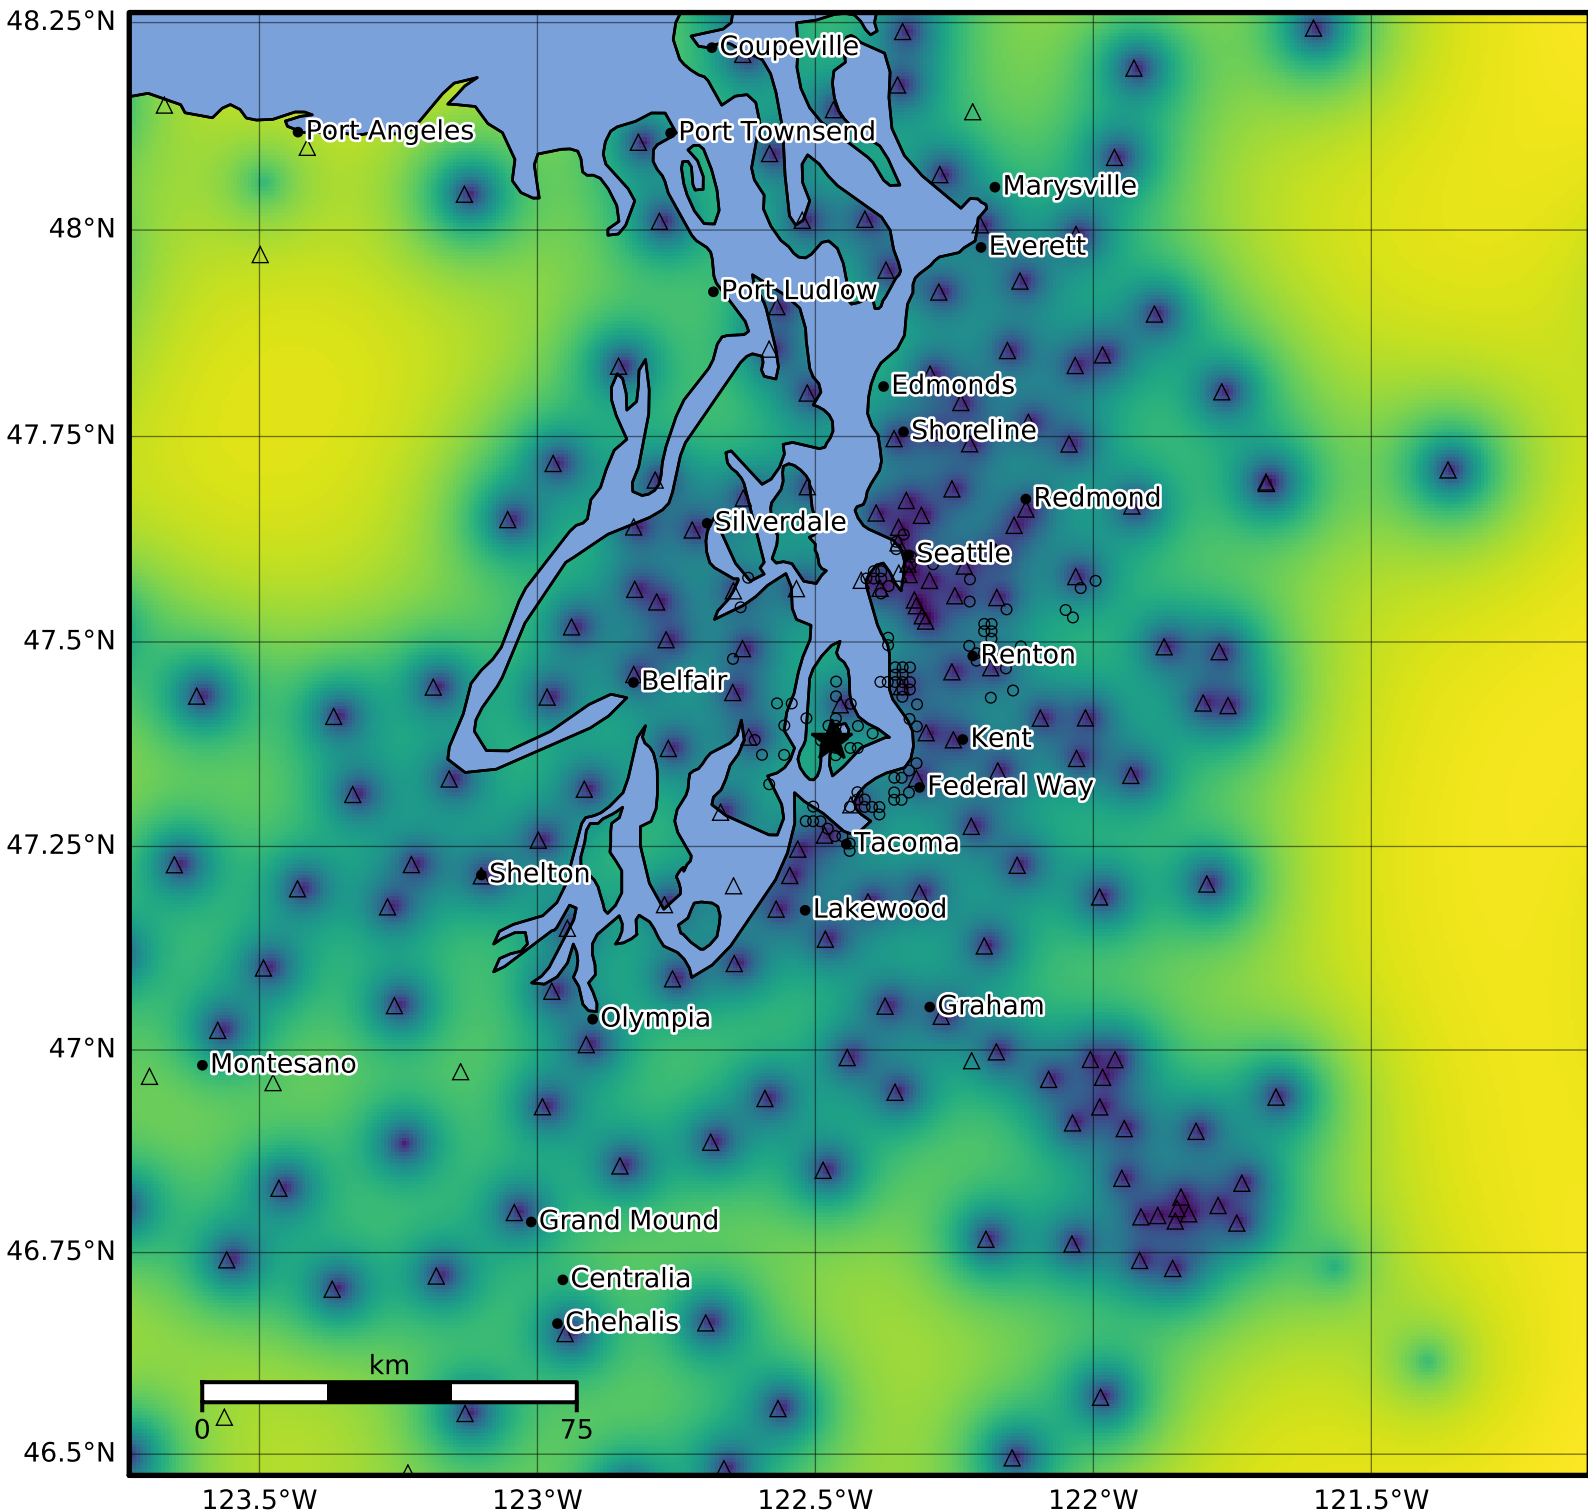

3.0 Second Peak Spectral Acceleration Map PNSN
Uncertainty ShakeMap: 24.0 km (14.9 mi) SSE from Bremerton, WA
Mar 18, 2025 06:10:50 UTC M3.2 N47.38 W122.47 Depth: 23.0km ID:uw62074482

Version 2: Processed 2025-03-18T18:45:29Z