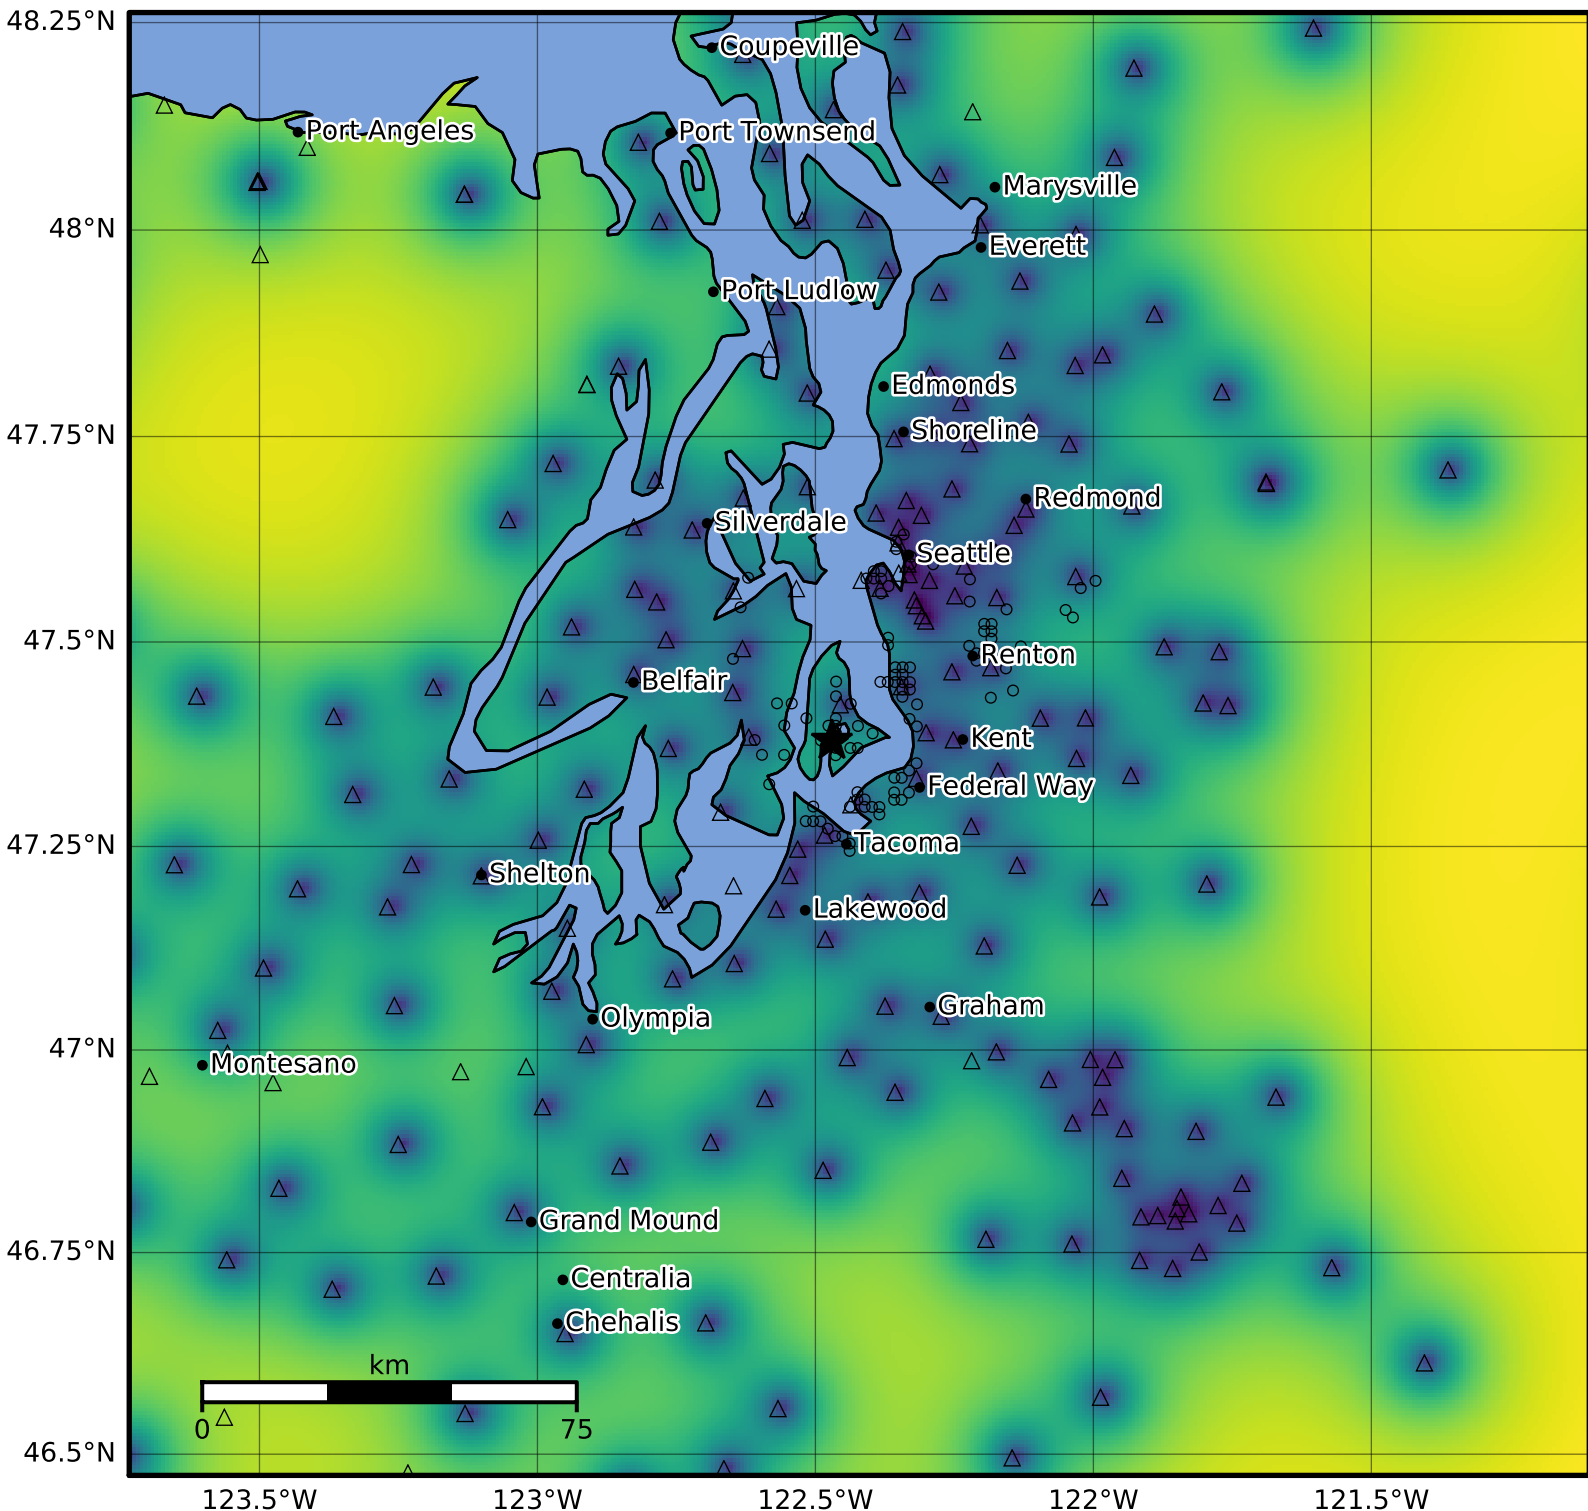

1.0 Second Peak Spectral Acceleration Map PNSN  
Uncertainty ShakeMap: 24.0 km ( 14.9 mi) SSE from Bremerton, WA  
Mar 18, 2025 06:10:50 UTC M3.2 N47.38 W122.47 Depth: 23.0km ID:uw62074482

Version 2: Processed 2025-03-18T18:45:29Z