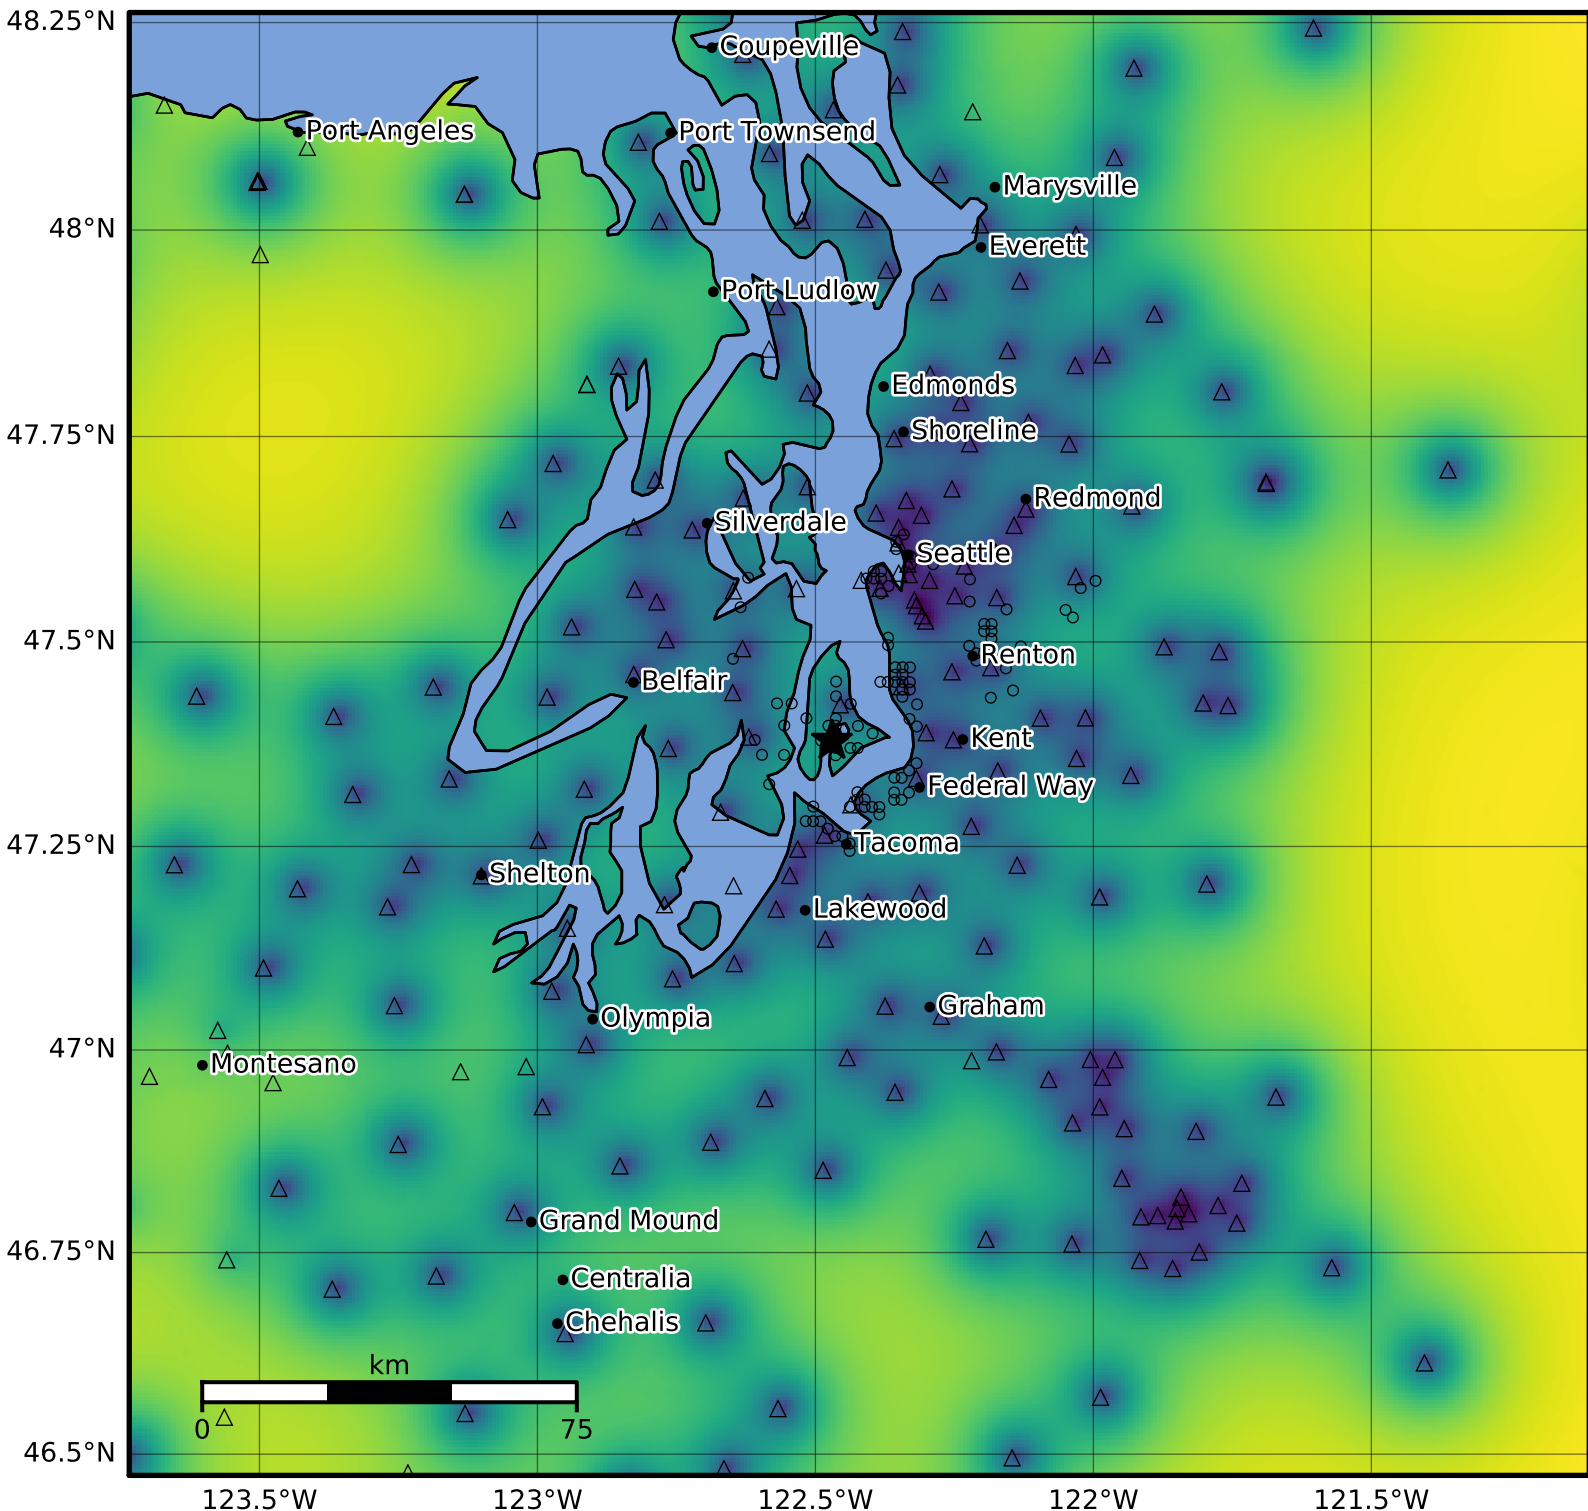

0.3 Second Peak Spectral Acceleration Map PNSN
Uncertainty ShakeMap: 24.0 km (14.9 mi) SSE from Bremerton, WA
Mar 18, 2025 06:10:50 UTC M3.2 N47.38 W122.47 Depth: 23.0km ID:uw62074482

Version 2: Processed 2025-03-18T18:45:29Z