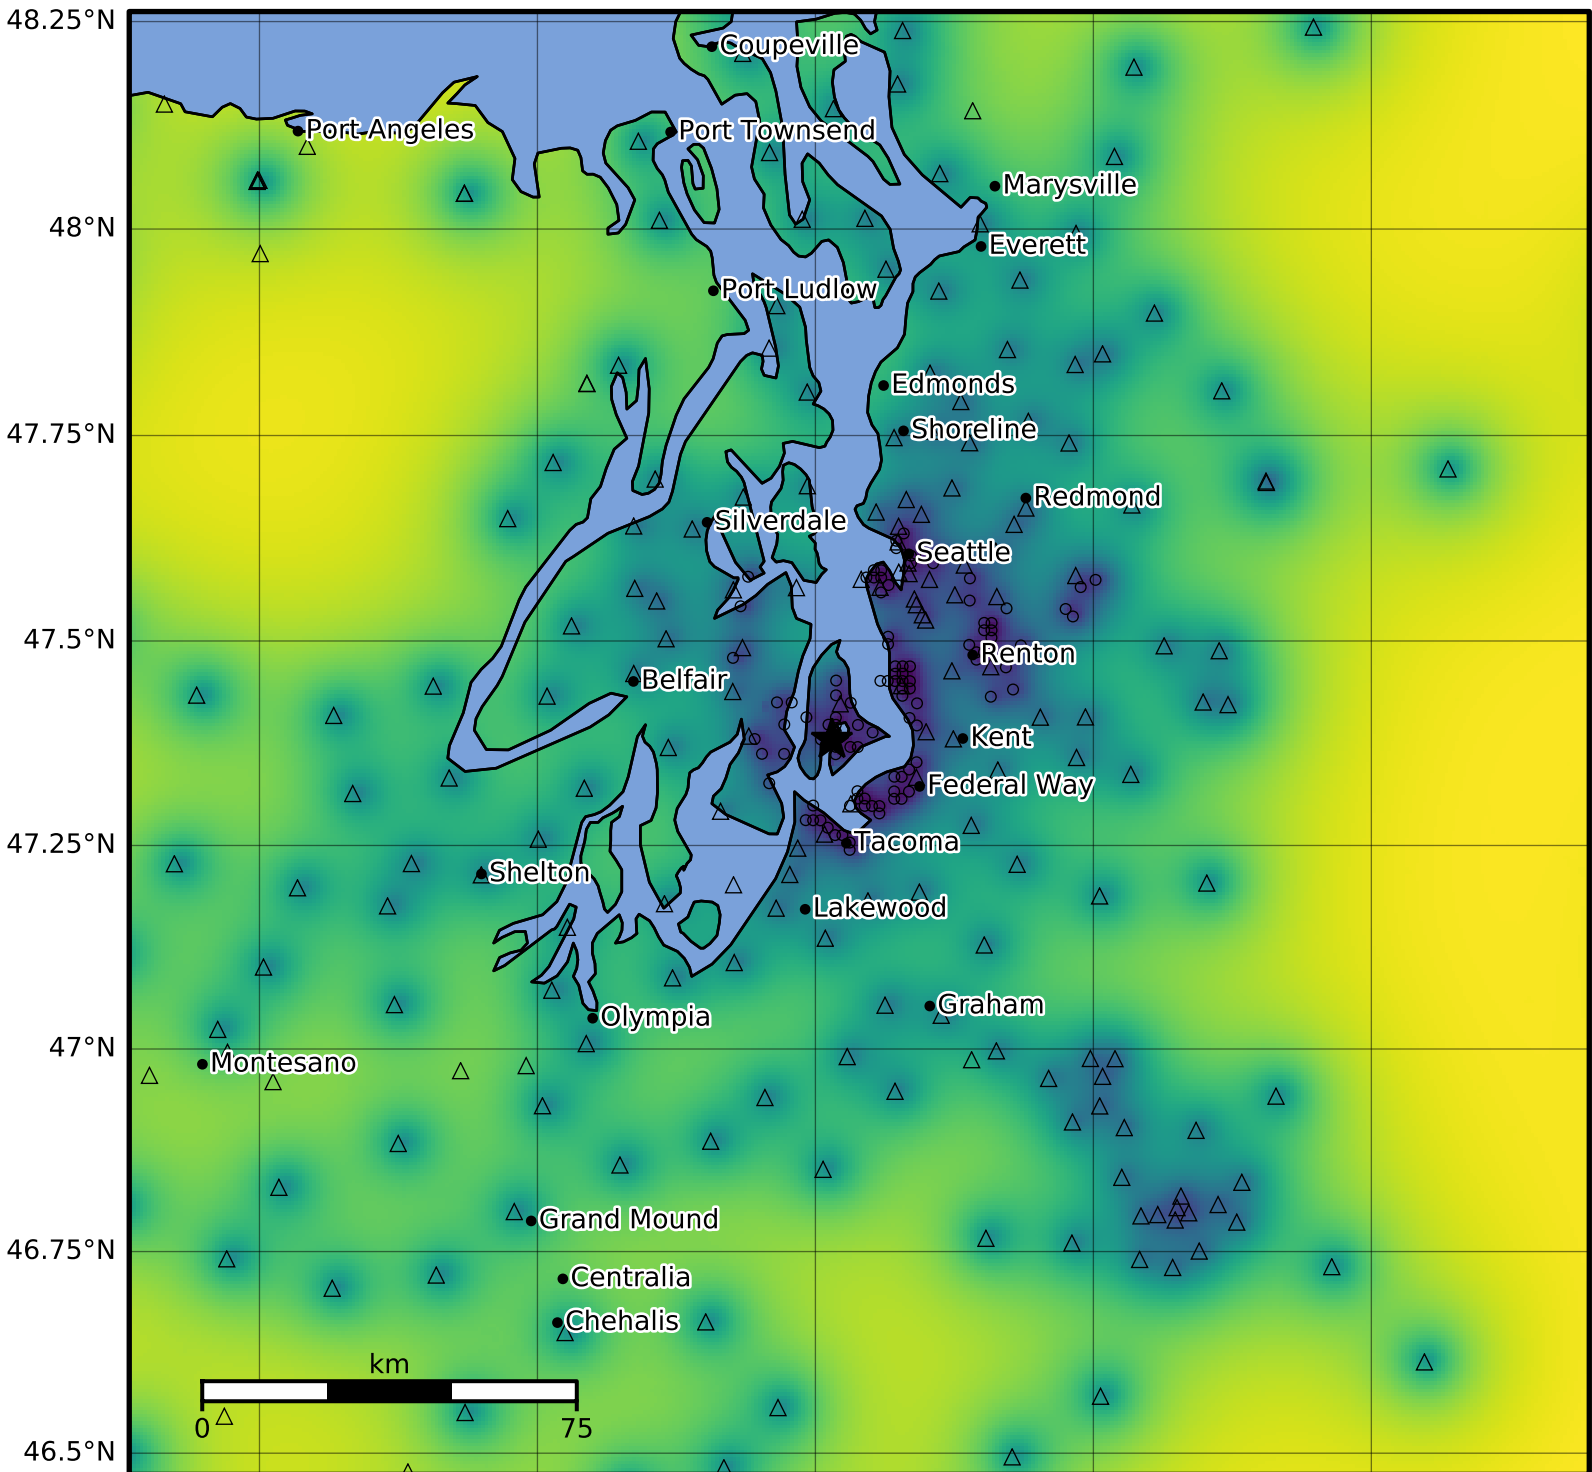

Macroseismic Intensity Map PNSN
Uncertainty ShakeMap: 24.0 km (14.9 mi) SSE from Bremerton, WA
Mar 18, 2025 06:10:50 UTC M3.2 N47.38 W122.47 Depth: 23.0km ID:uw62074482

Version 2: Processed 2025-03-18T18:45:29Z