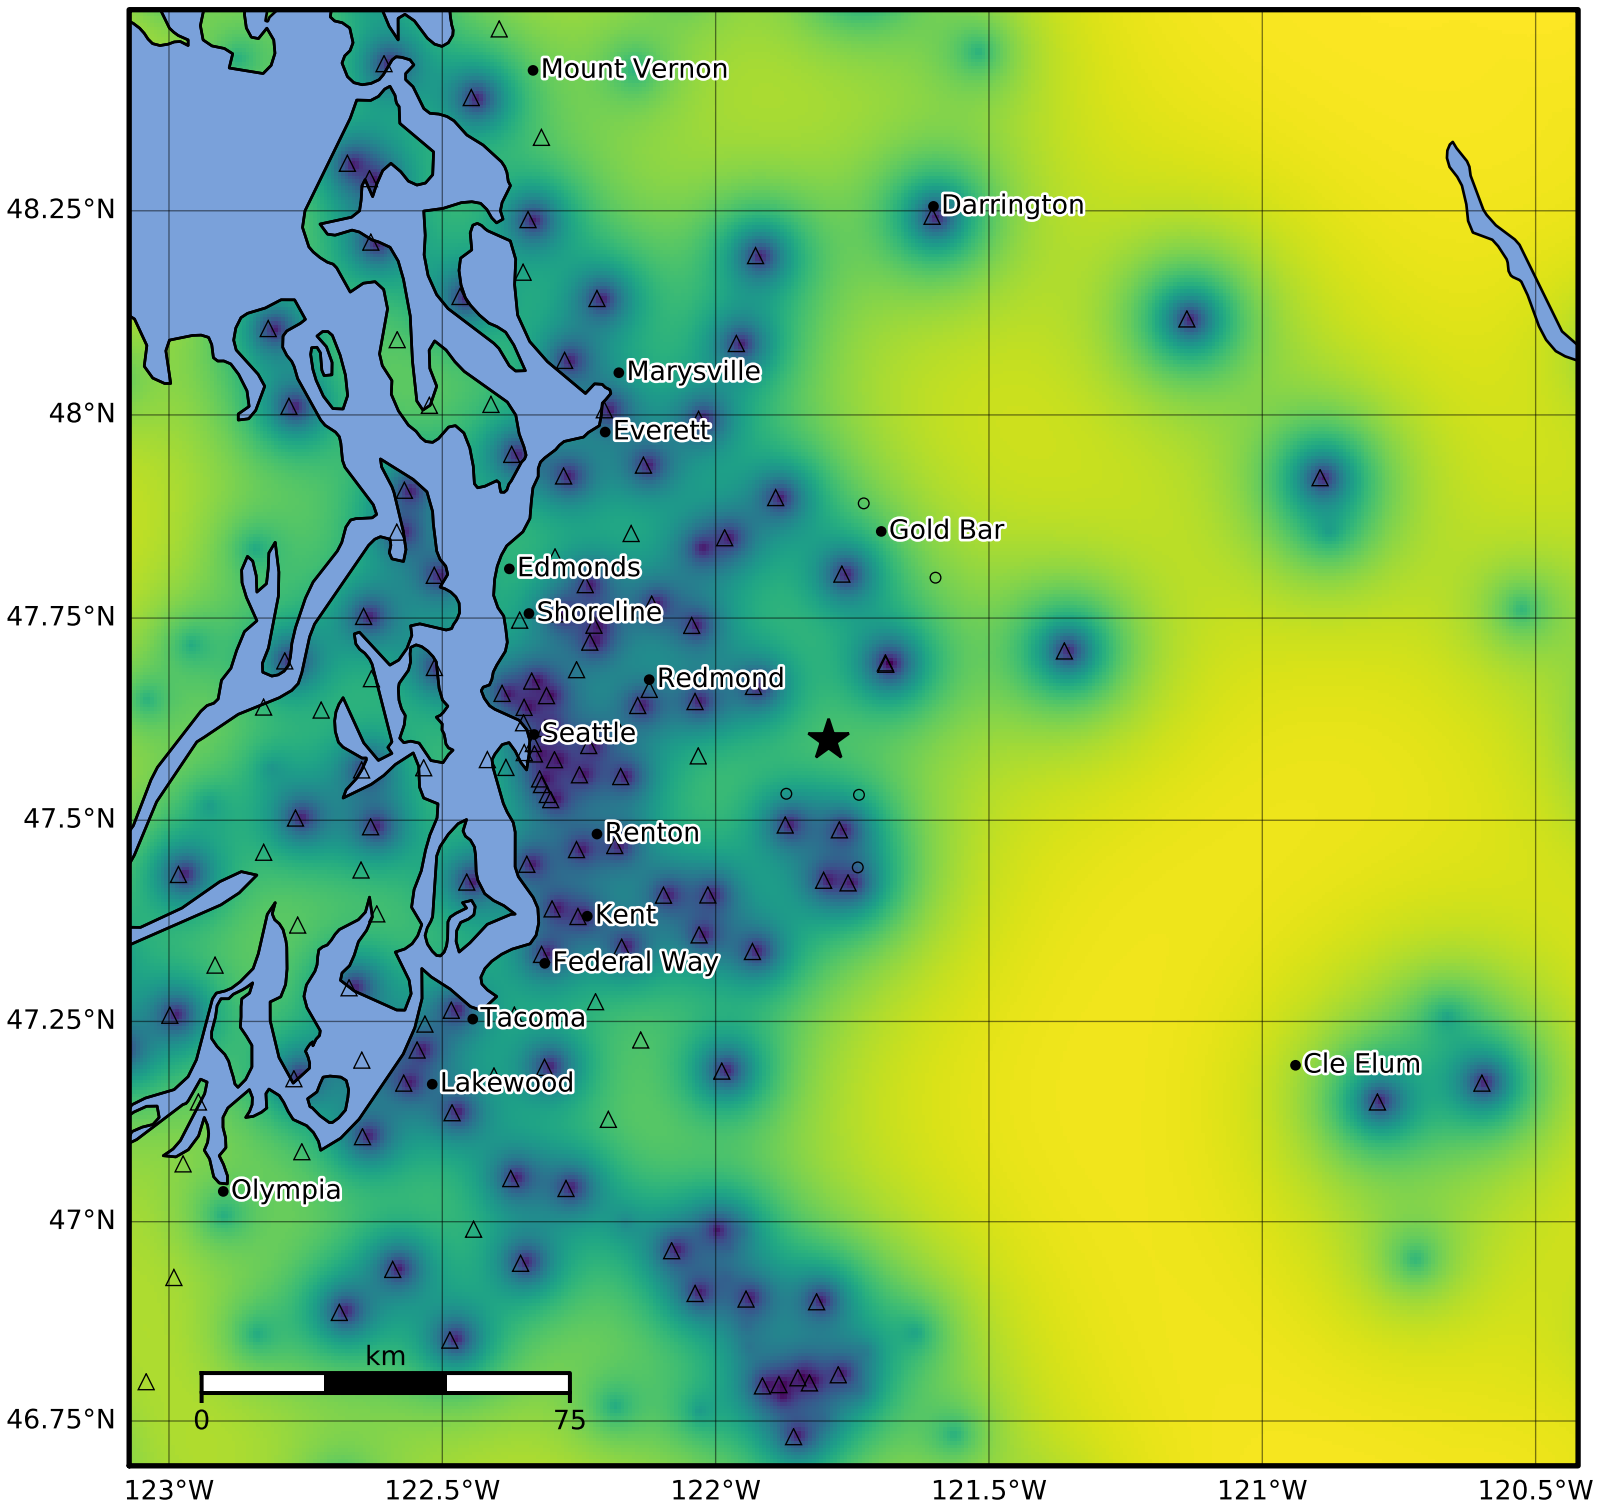

3.0 Second Peak Spectral Acceleration Map PNSN
Uncertainty ShakeMap: 8.0 km (5.0 mi) ENE from Fall City, WA
Jan 21, 2025 01:03:24 UTC M2.8 N47.60 W121.79 Depth: 17.3km ID:uw62071451

Version 1: Processed 2025-01-21T08:03:07Z