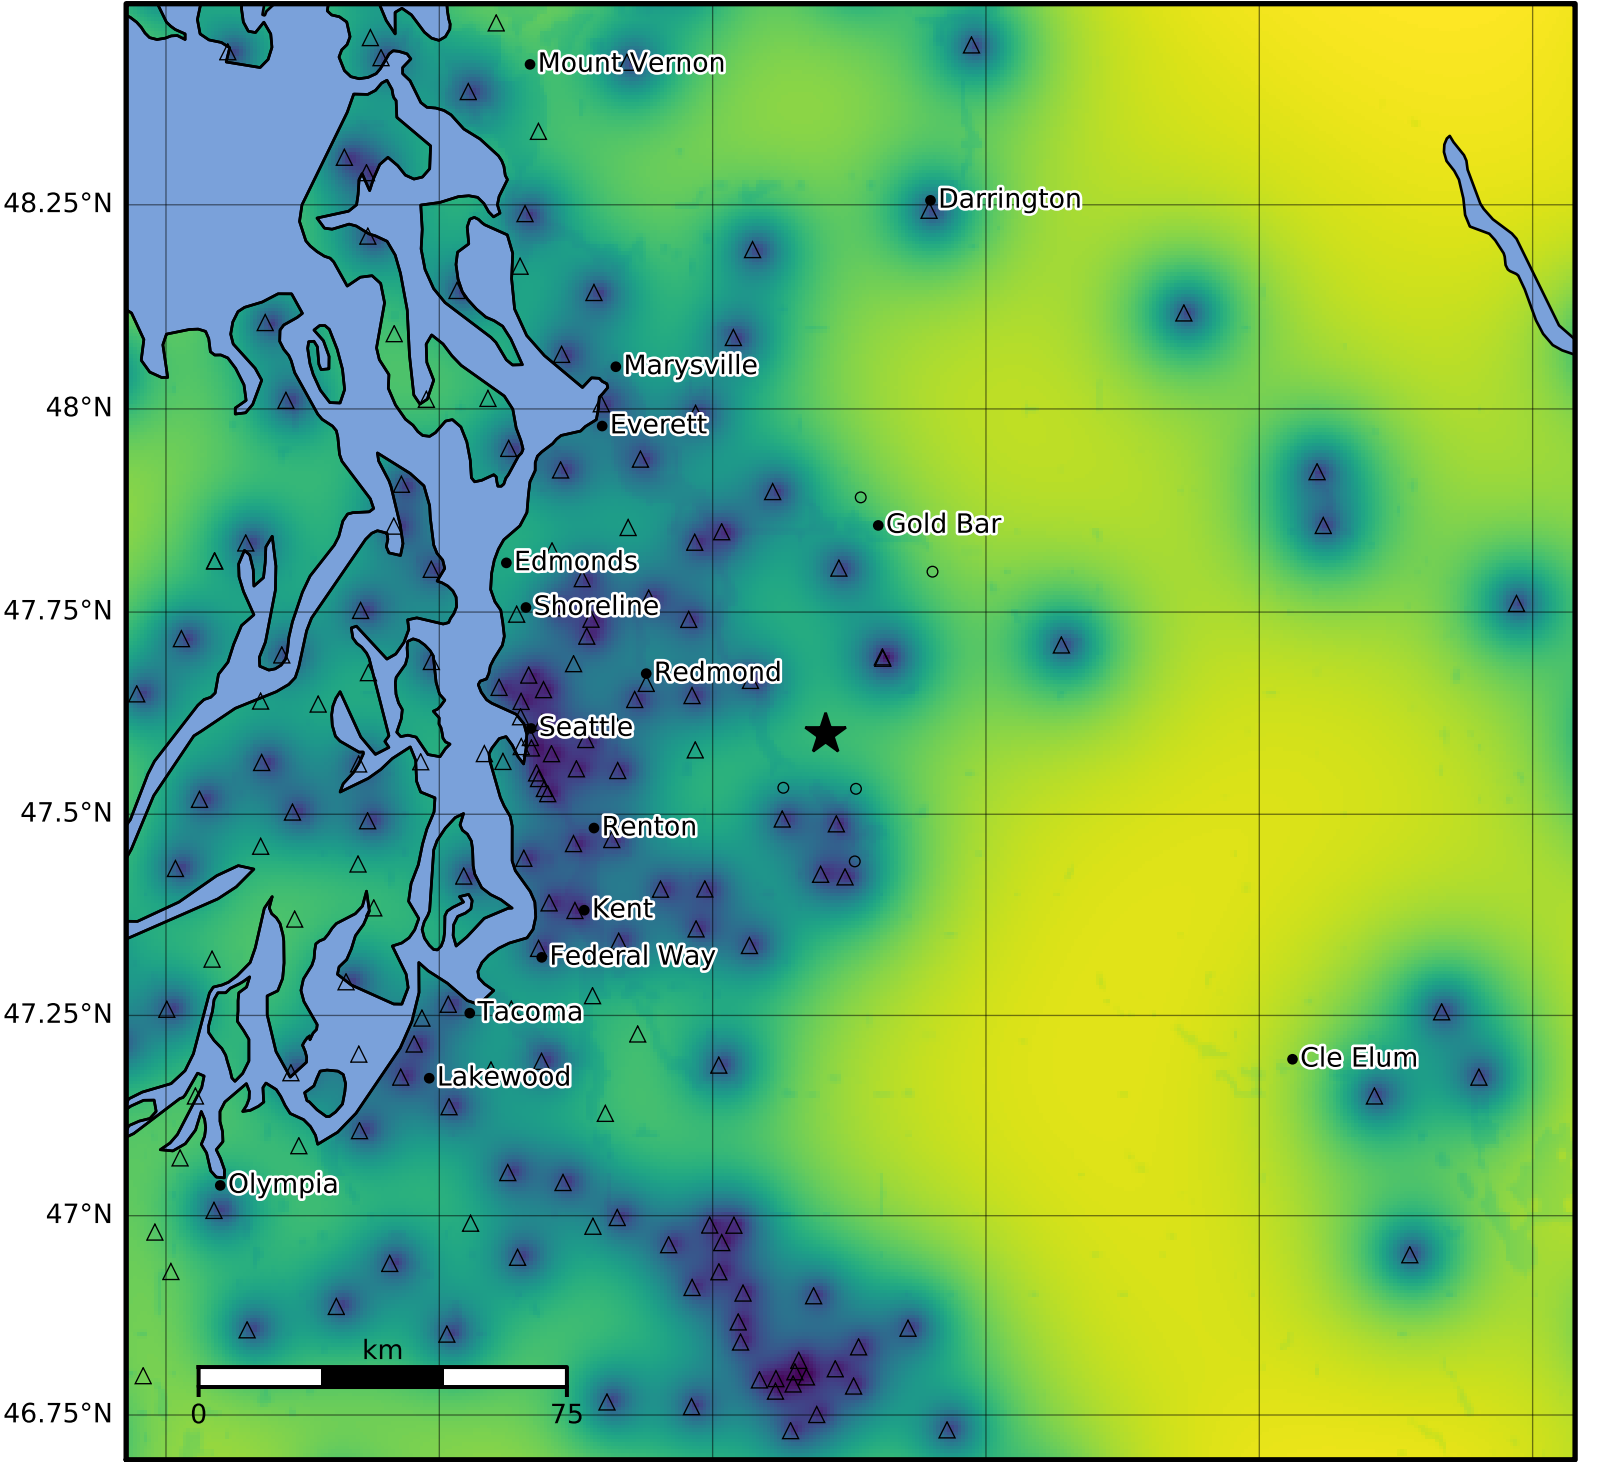

0.3 Second Peak Spectral Acceleration Map PNSN
Uncertainty ShakeMap: 8.0 km (5.0 mi) ENE from Fall City, WA
Jan 21, 2025 01:03:24 UTC M2.8 N47.60 W121.79 Depth: 17.3km ID:uw62071451

Version 1: Processed 2025-01-21T08:03:07Z