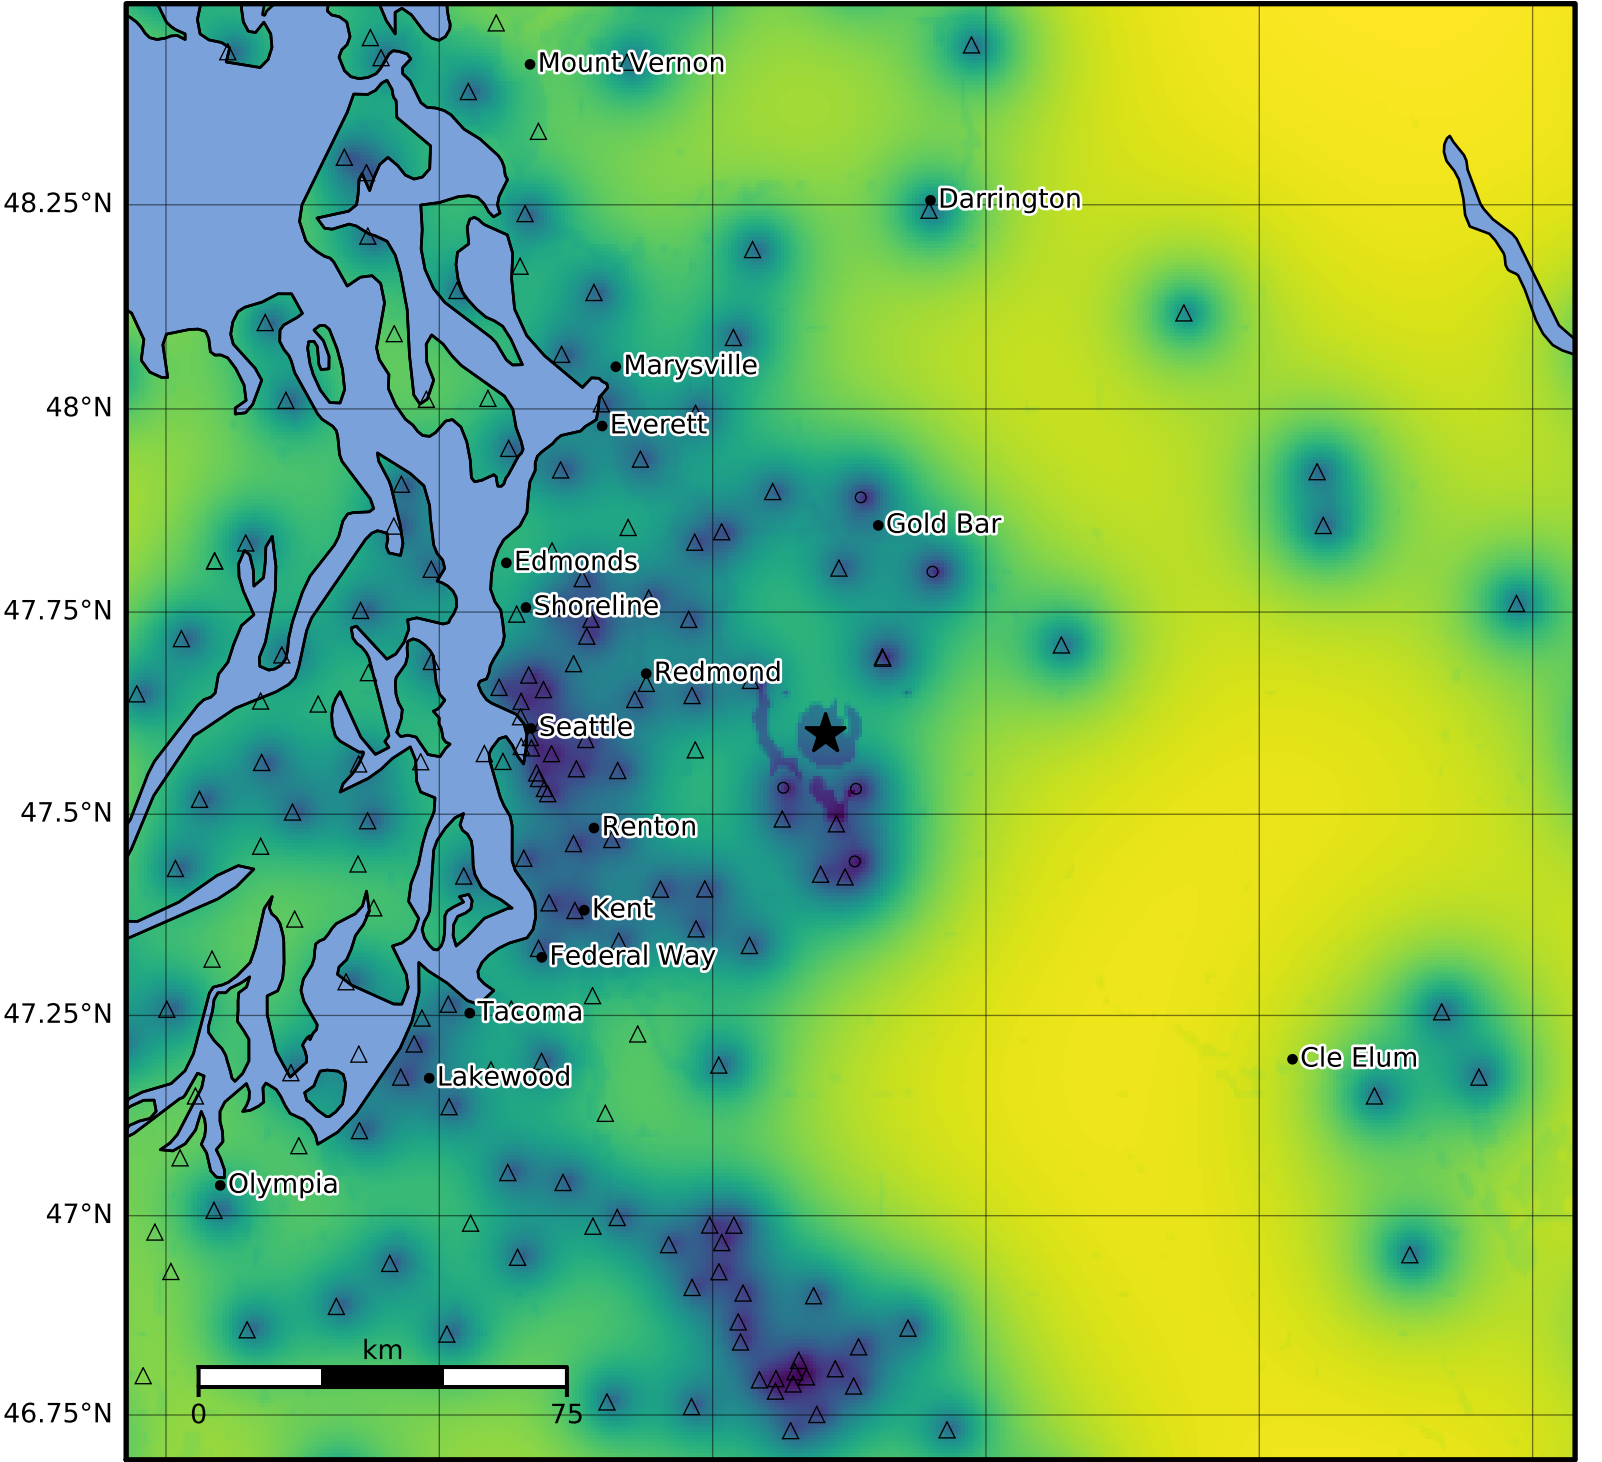

Macroseismic Intensity Map PNSN
Uncertainty ShakeMap: 8.0 km (5.0 mi) ENE from Fall City, WA
Jan 21, 2025 01:03:24 UTC M2.8 N47.60 W121.79 Depth: 17.3km ID:uw62071451

Version 1: Processed 2025-01-21T08:03:07Z