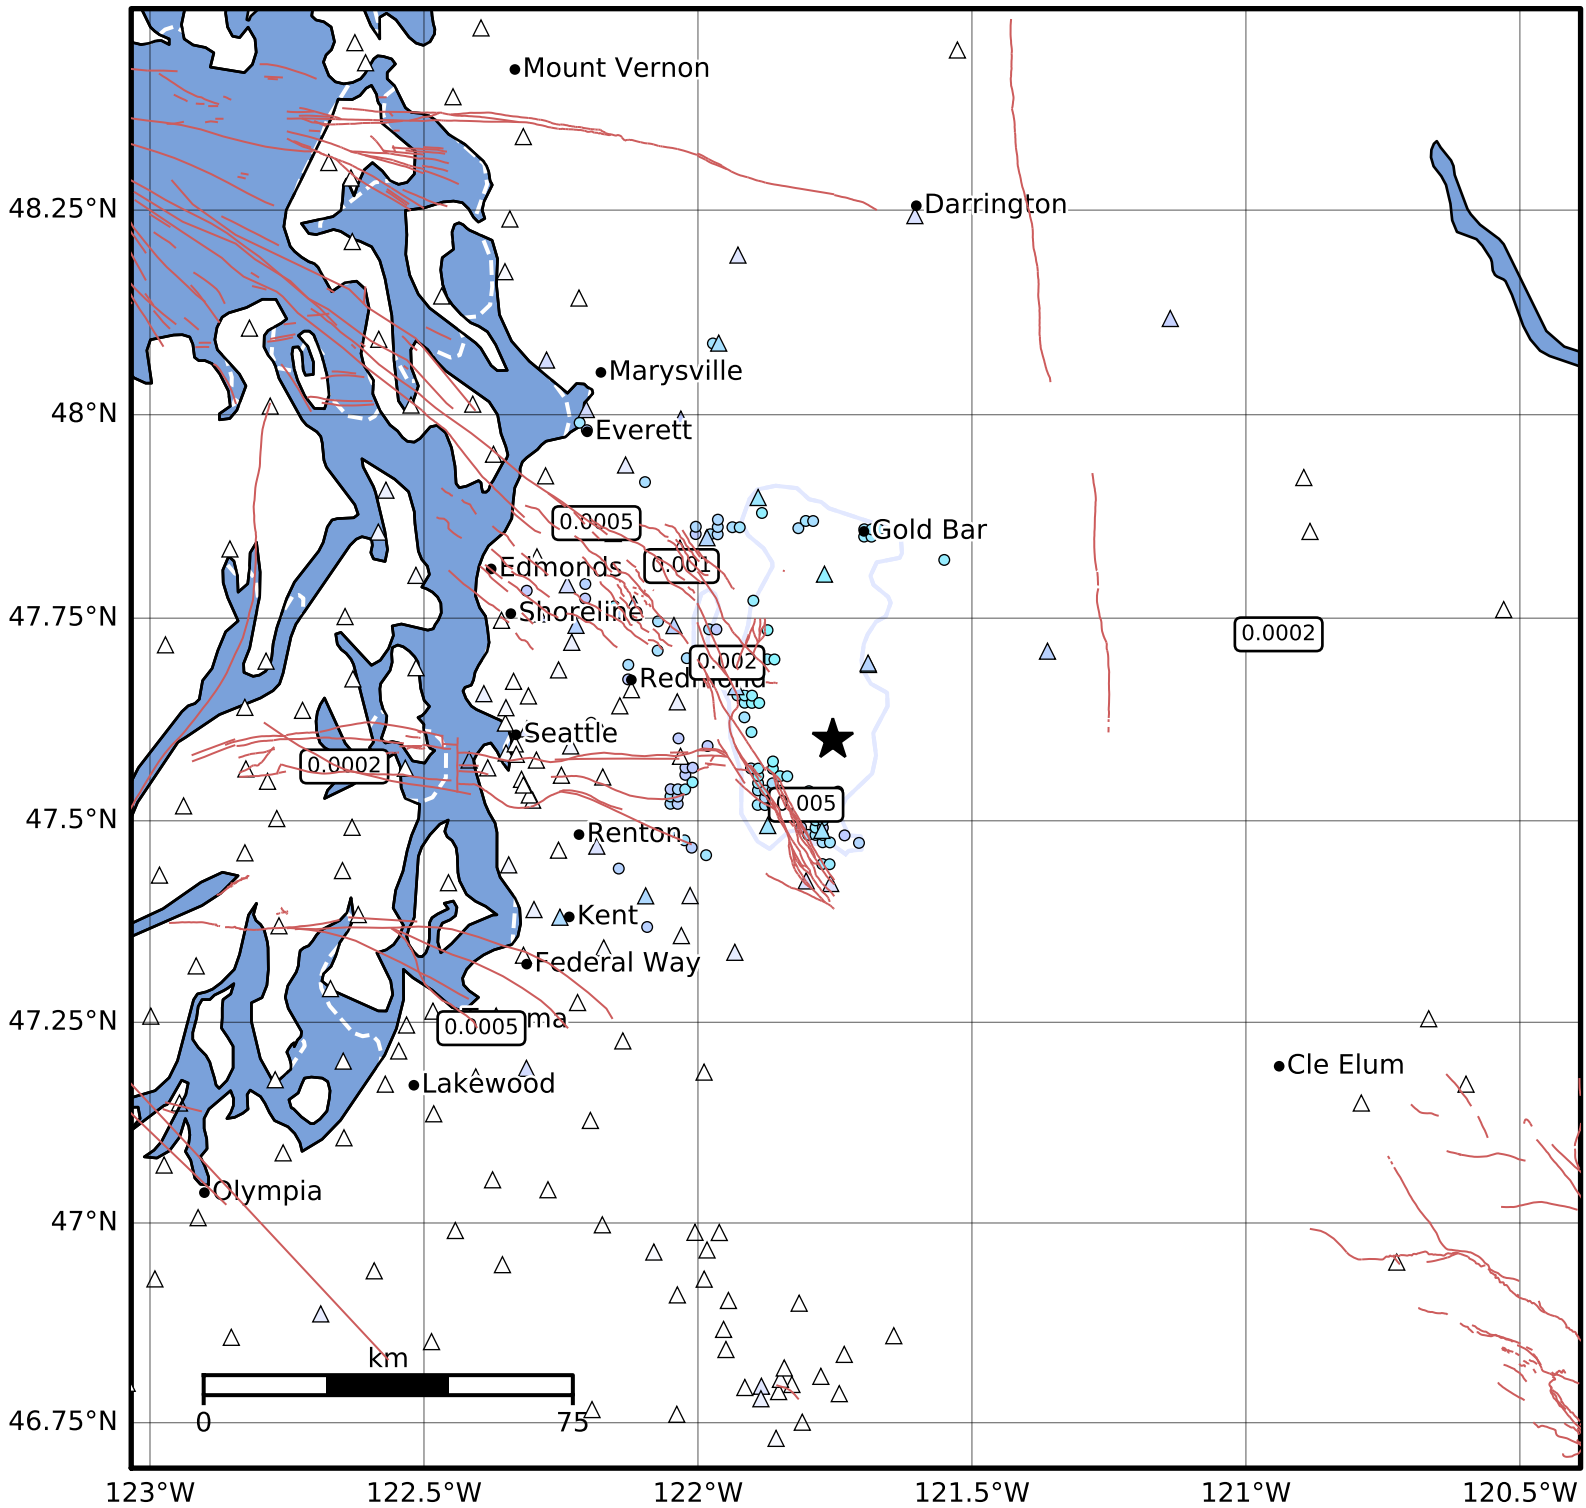

3.0 Second Peak Spectral Acceleration Map PNSN  
 ShakeMap: 11.8 km ( 7.3 mi) NNE from North Bend, WA  
 Jan 20, 2025 21:35:14 UTC M3.5 N47.60 W121.75 Depth: 17.1km ID:uw62071396

Scale based on Worden et al. (2012)

Version 4: Processed 2025-01-21T05:57:12Z

△ Seismic Instrument ○ Reported Intensity

★ Epicenter