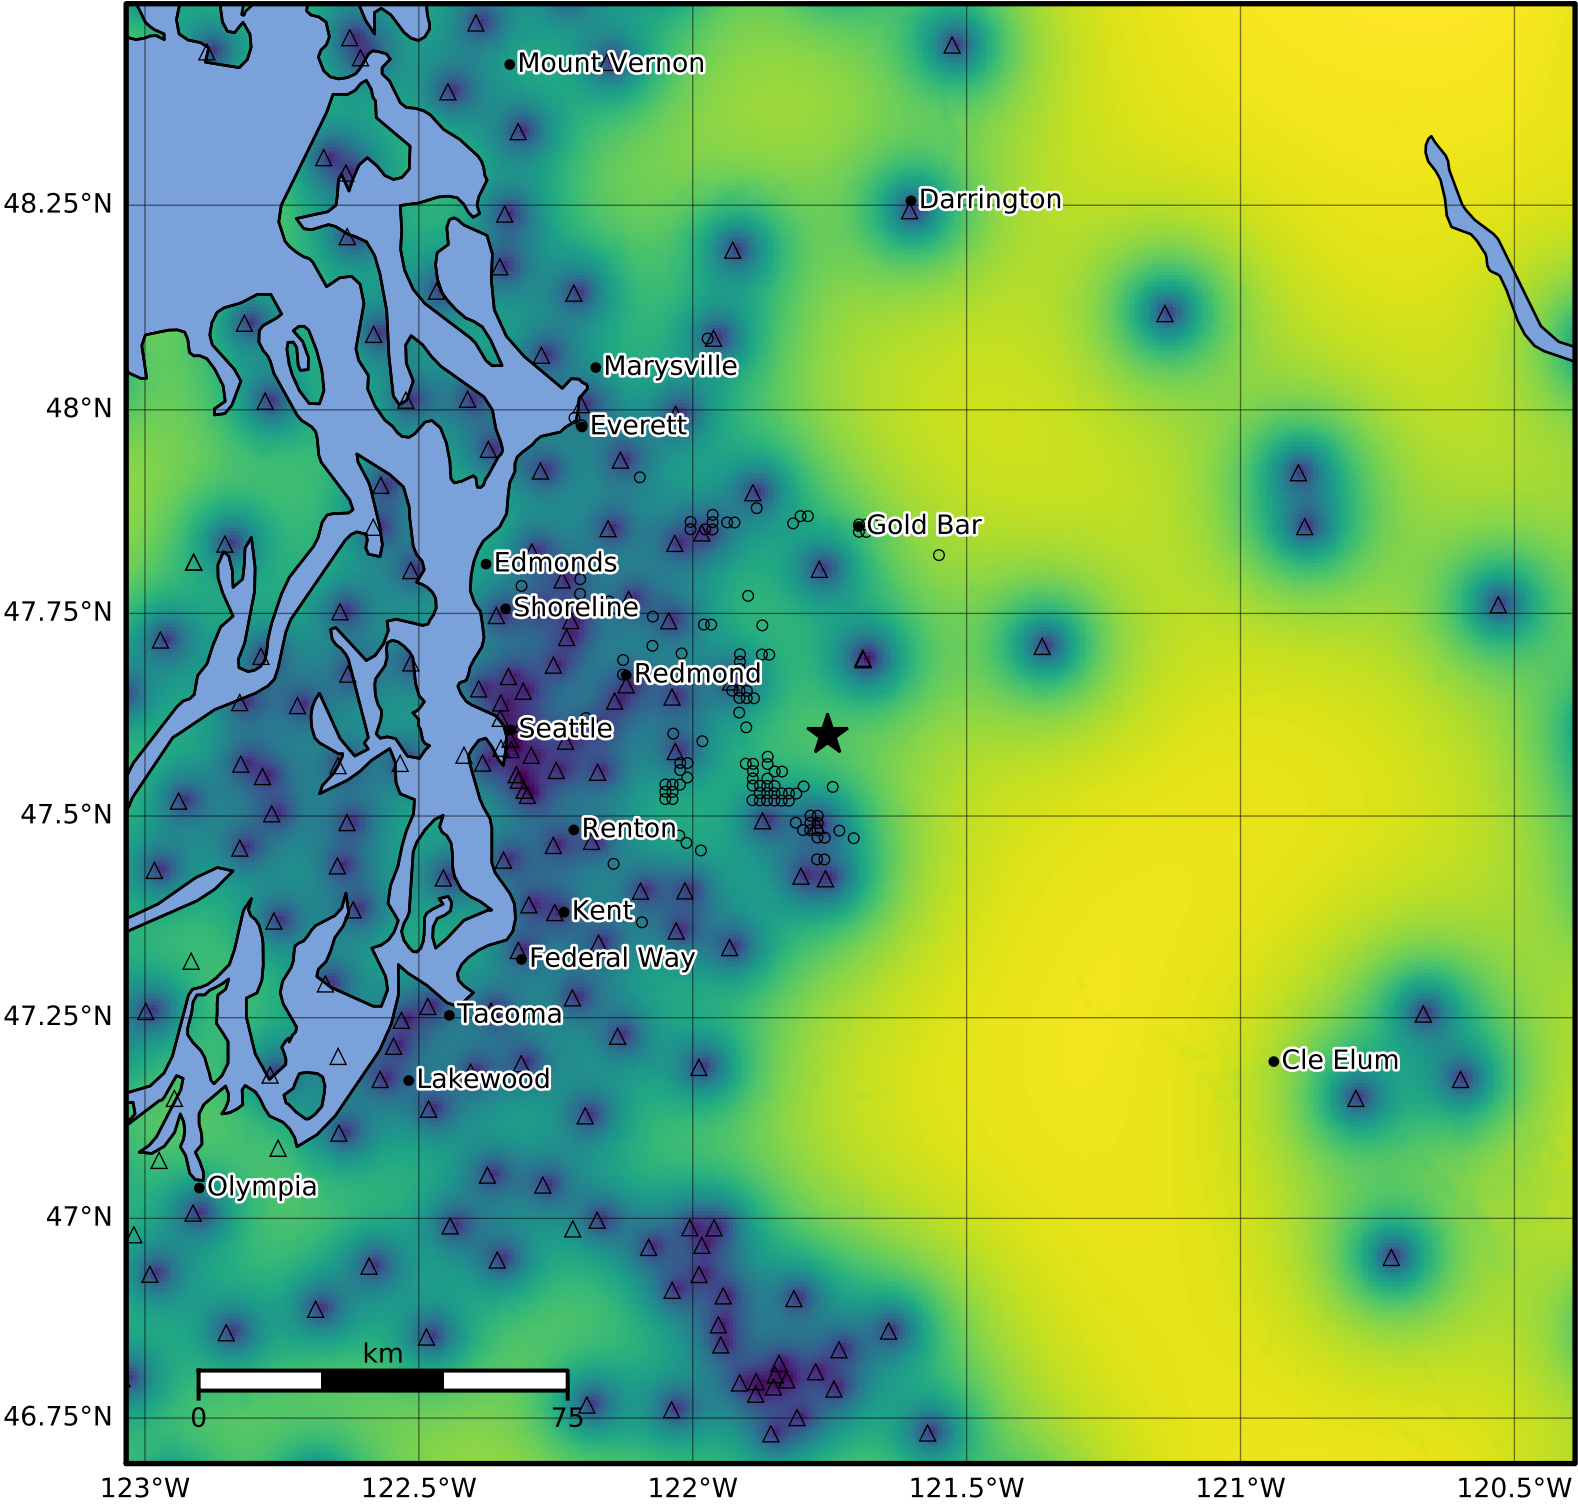

1.0 Second Peak Spectral Acceleration Map PNSN
Uncertainty ShakeMap: 11.8 km (7.3 mi) NNE from North Bend, WA
Jan 20, 2025 21:35:14 UTC M3.5 N47.60 W121.75 Depth: 17.1km ID:uw62071396

Version 4: Processed 2025-01-21T05:57:12Z