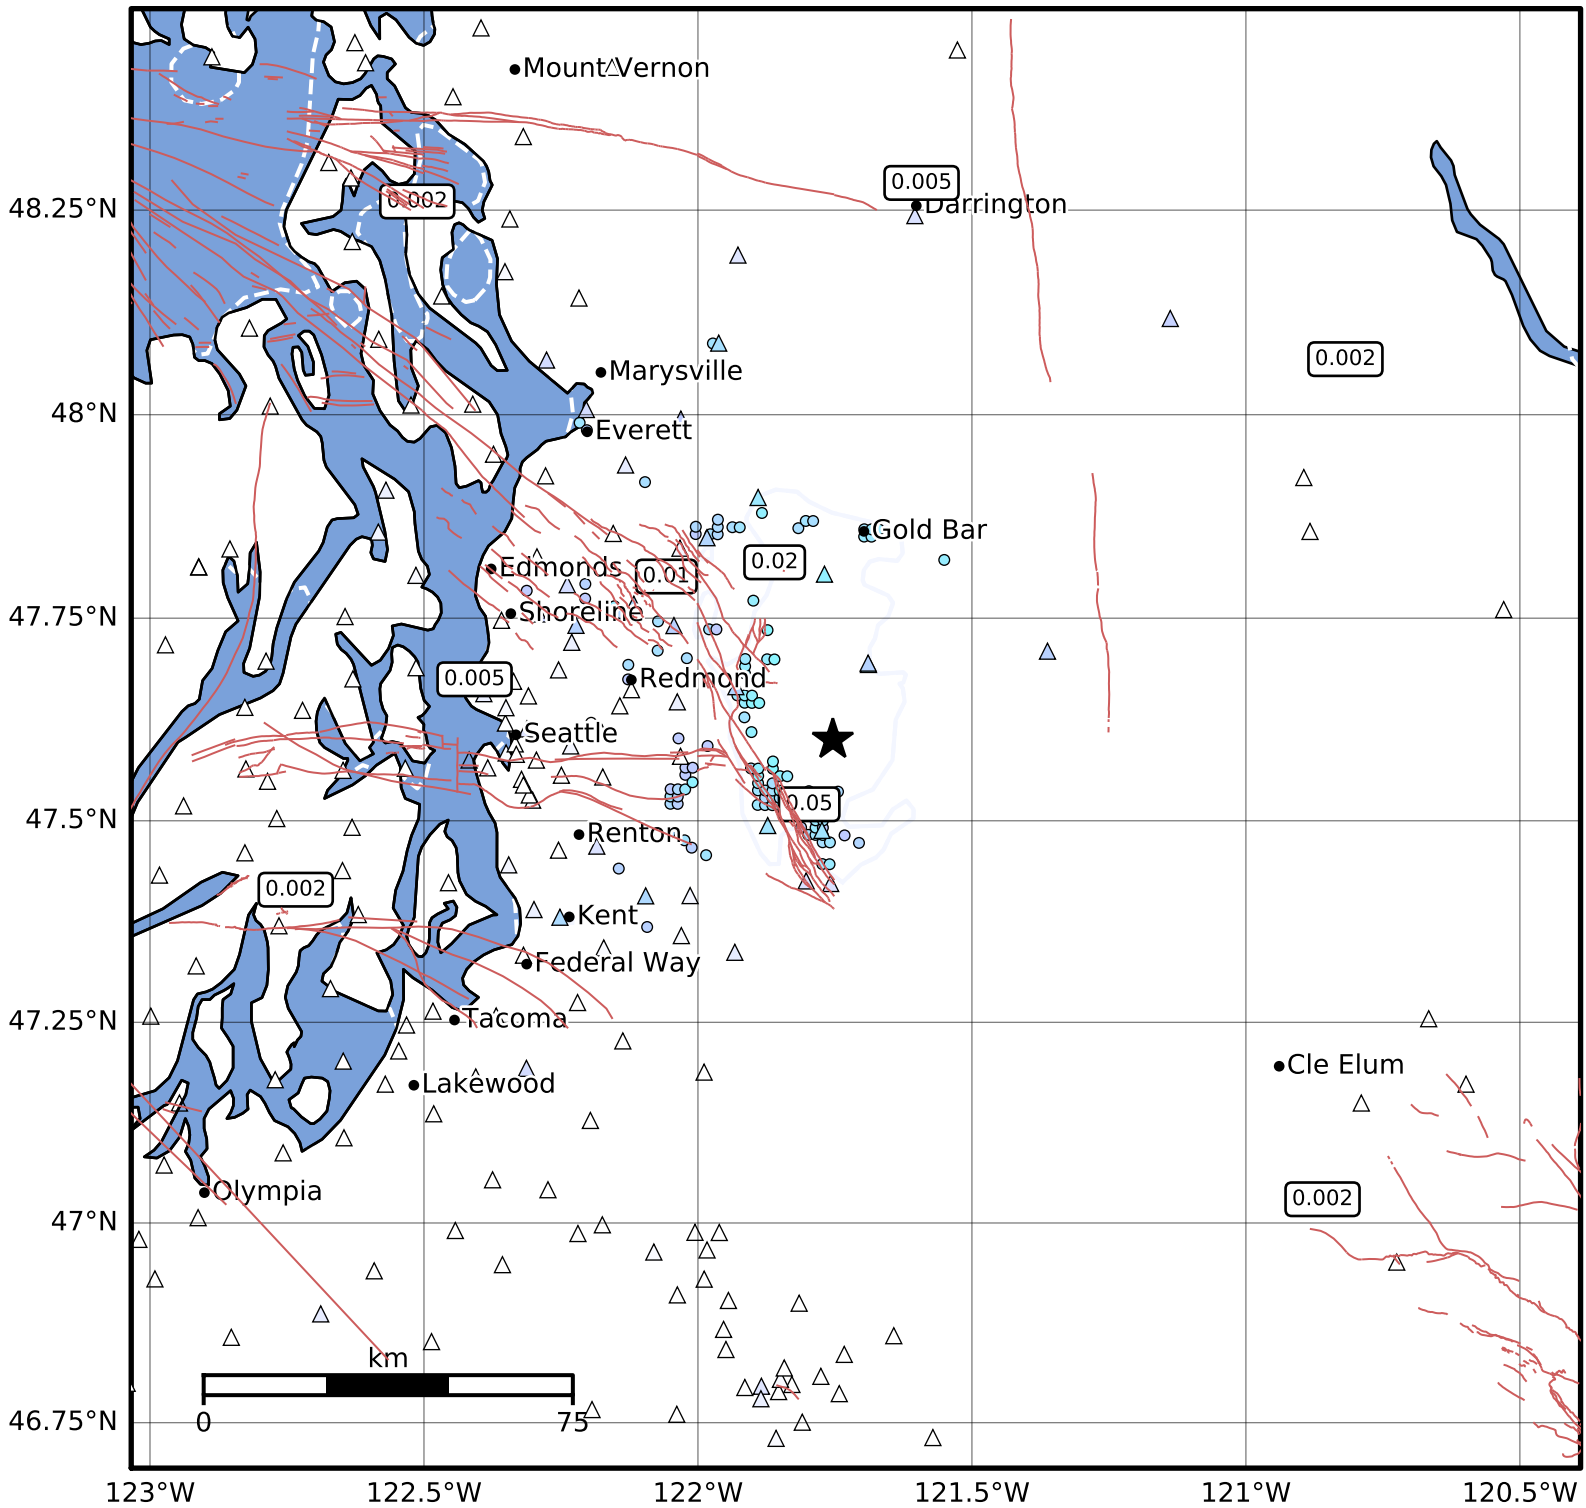

1.0 Second Peak Spectral Acceleration Map PNSN
 ShakeMap: 11.8 km (7.3 mi) NNE from North Bend, WA
 Jan 20, 2025 21:35:14 UTC M3.5 N47.60 W121.75 Depth: 17.1km ID:uw62071396

SA(1.0) (%g)	0.1	0.2	0.5	1	2	5	10	20	50	100	200
--------------	-----	-----	-----	---	---	---	----	----	----	-----	-----

Scale based on Worden et al. (2012)

Version 4: Processed 2025-01-21T05:57:12Z

△ Seismic Instrument ○ Reported Intensity

★ Epicenter