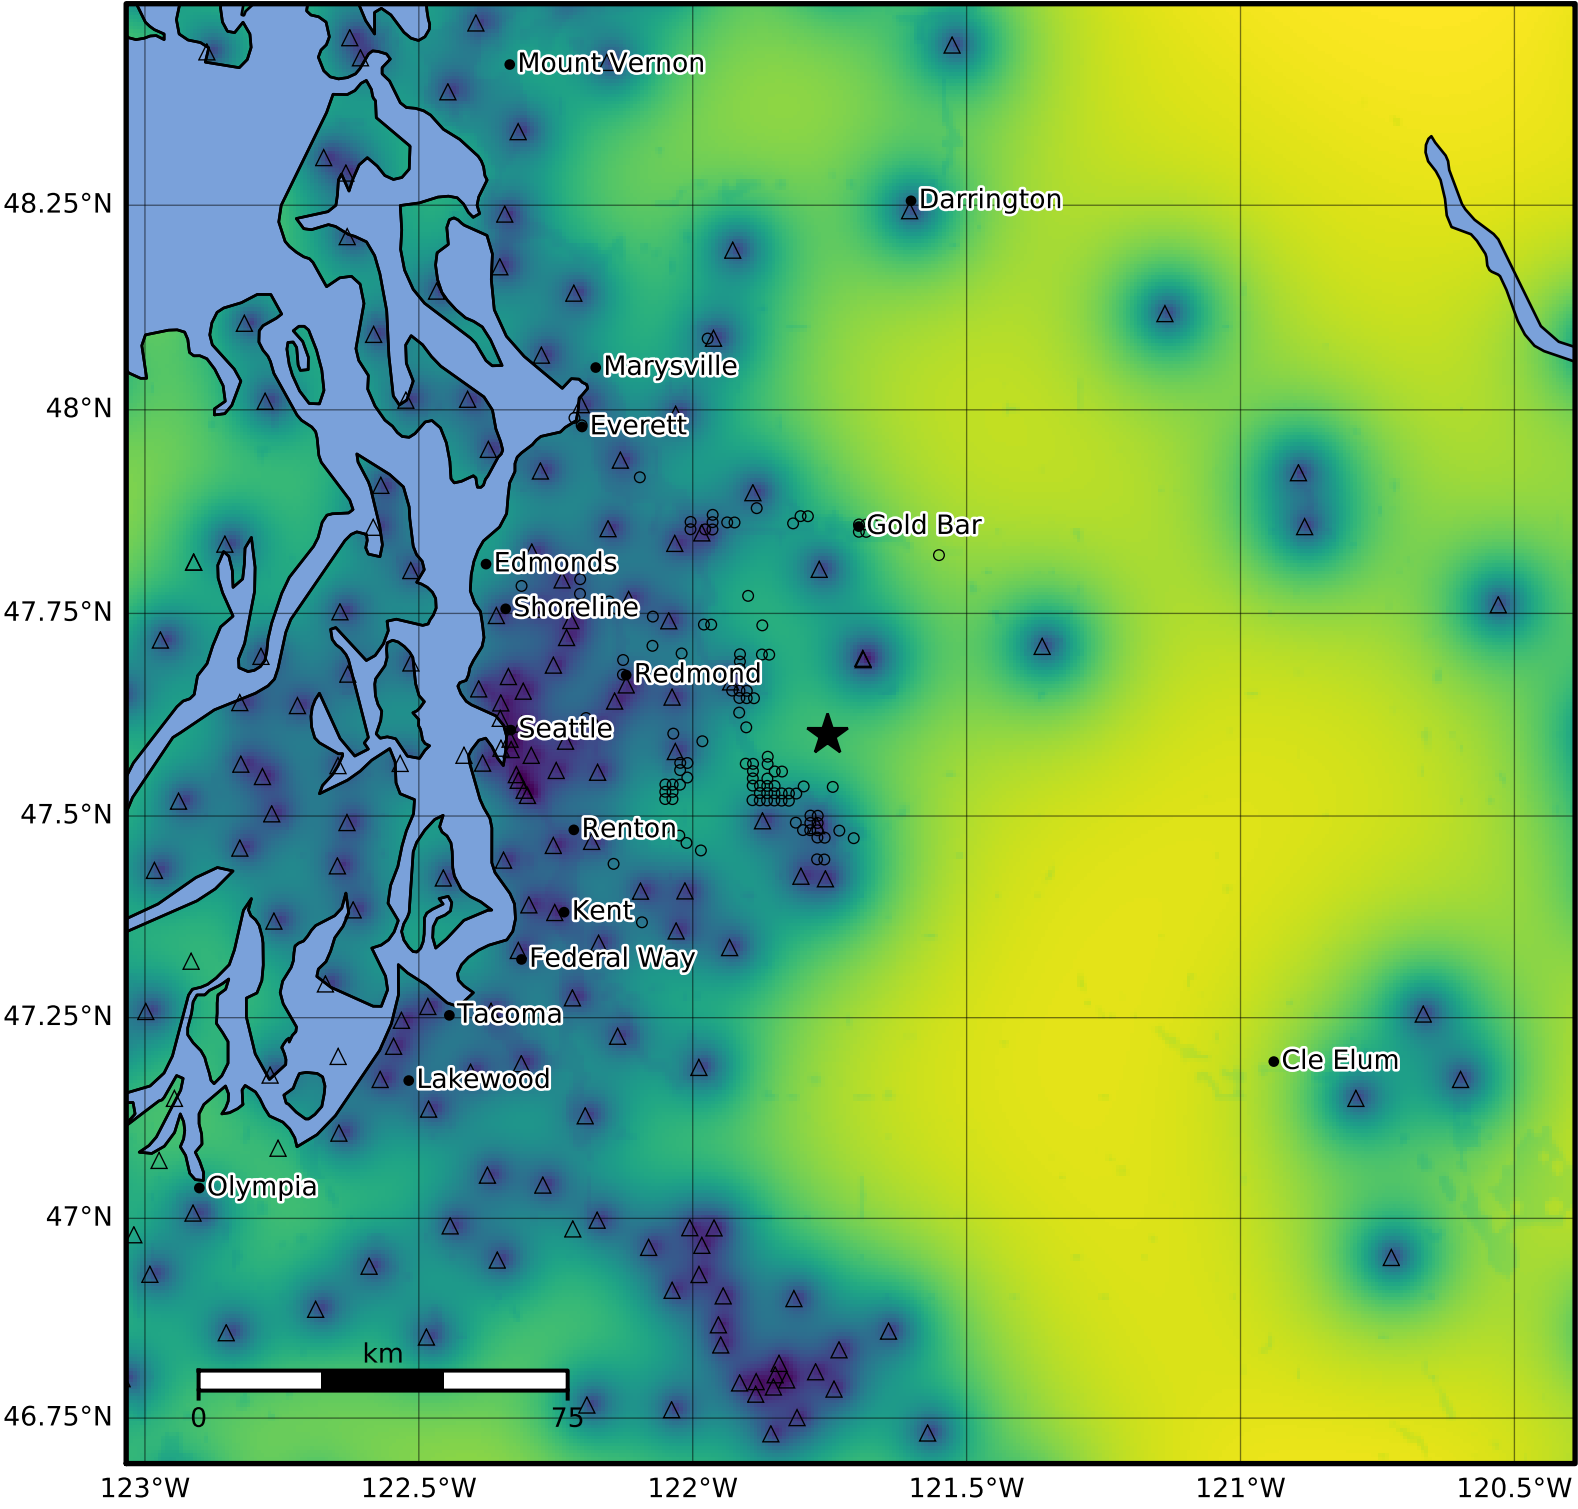

0.3 Second Peak Spectral Acceleration Map PNSN  
Uncertainty ShakeMap: 11.8 km ( 7.3 mi) NNE from North Bend, WA  
Jan 20, 2025 21:35:14 UTC M3.5 N47.60 W121.75 Depth: 17.1km ID:uw62071396

Version 4: Processed 2025-01-21T05:57:12Z