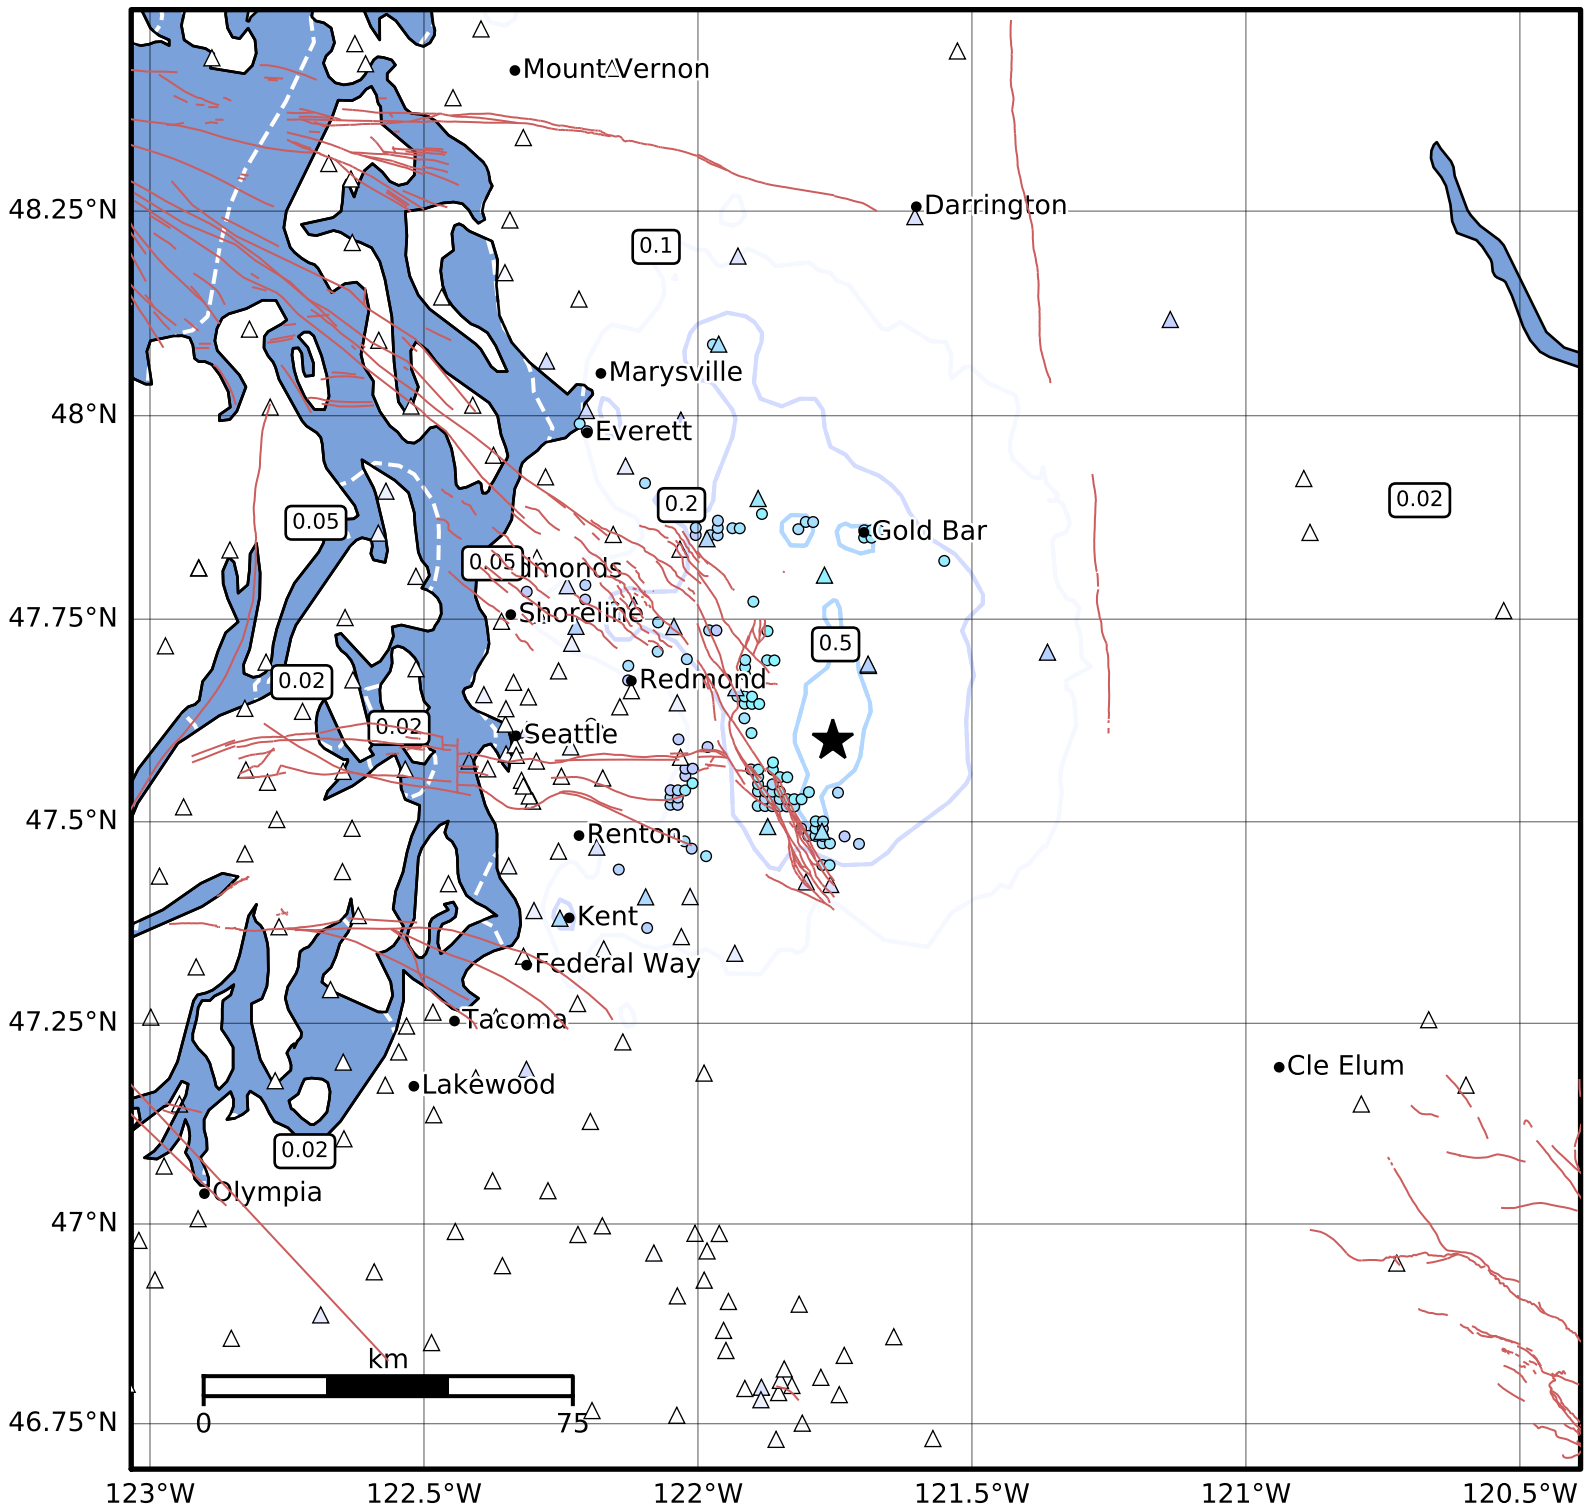

0.3 Second Peak Spectral Acceleration Map PNSN
 ShakeMap: 11.8 km (7.3 mi) NNE from North Bend, WA
 Jan 20, 2025 21:35:14 UTC M3.5 N47.60 W121.75 Depth: 17.1km ID:uw62071396

SA(0.3) (%g)	0.1	0.2	0.5	1	2	5	10	20	50	100	200
--------------	-----	-----	-----	---	---	---	----	----	----	-----	-----

Scale based on Worden et al. (2012)

Version 4: Processed 2025-01-21T05:57:12Z

△ Seismic Instrument ○ Reported Intensity

★ Epicenter