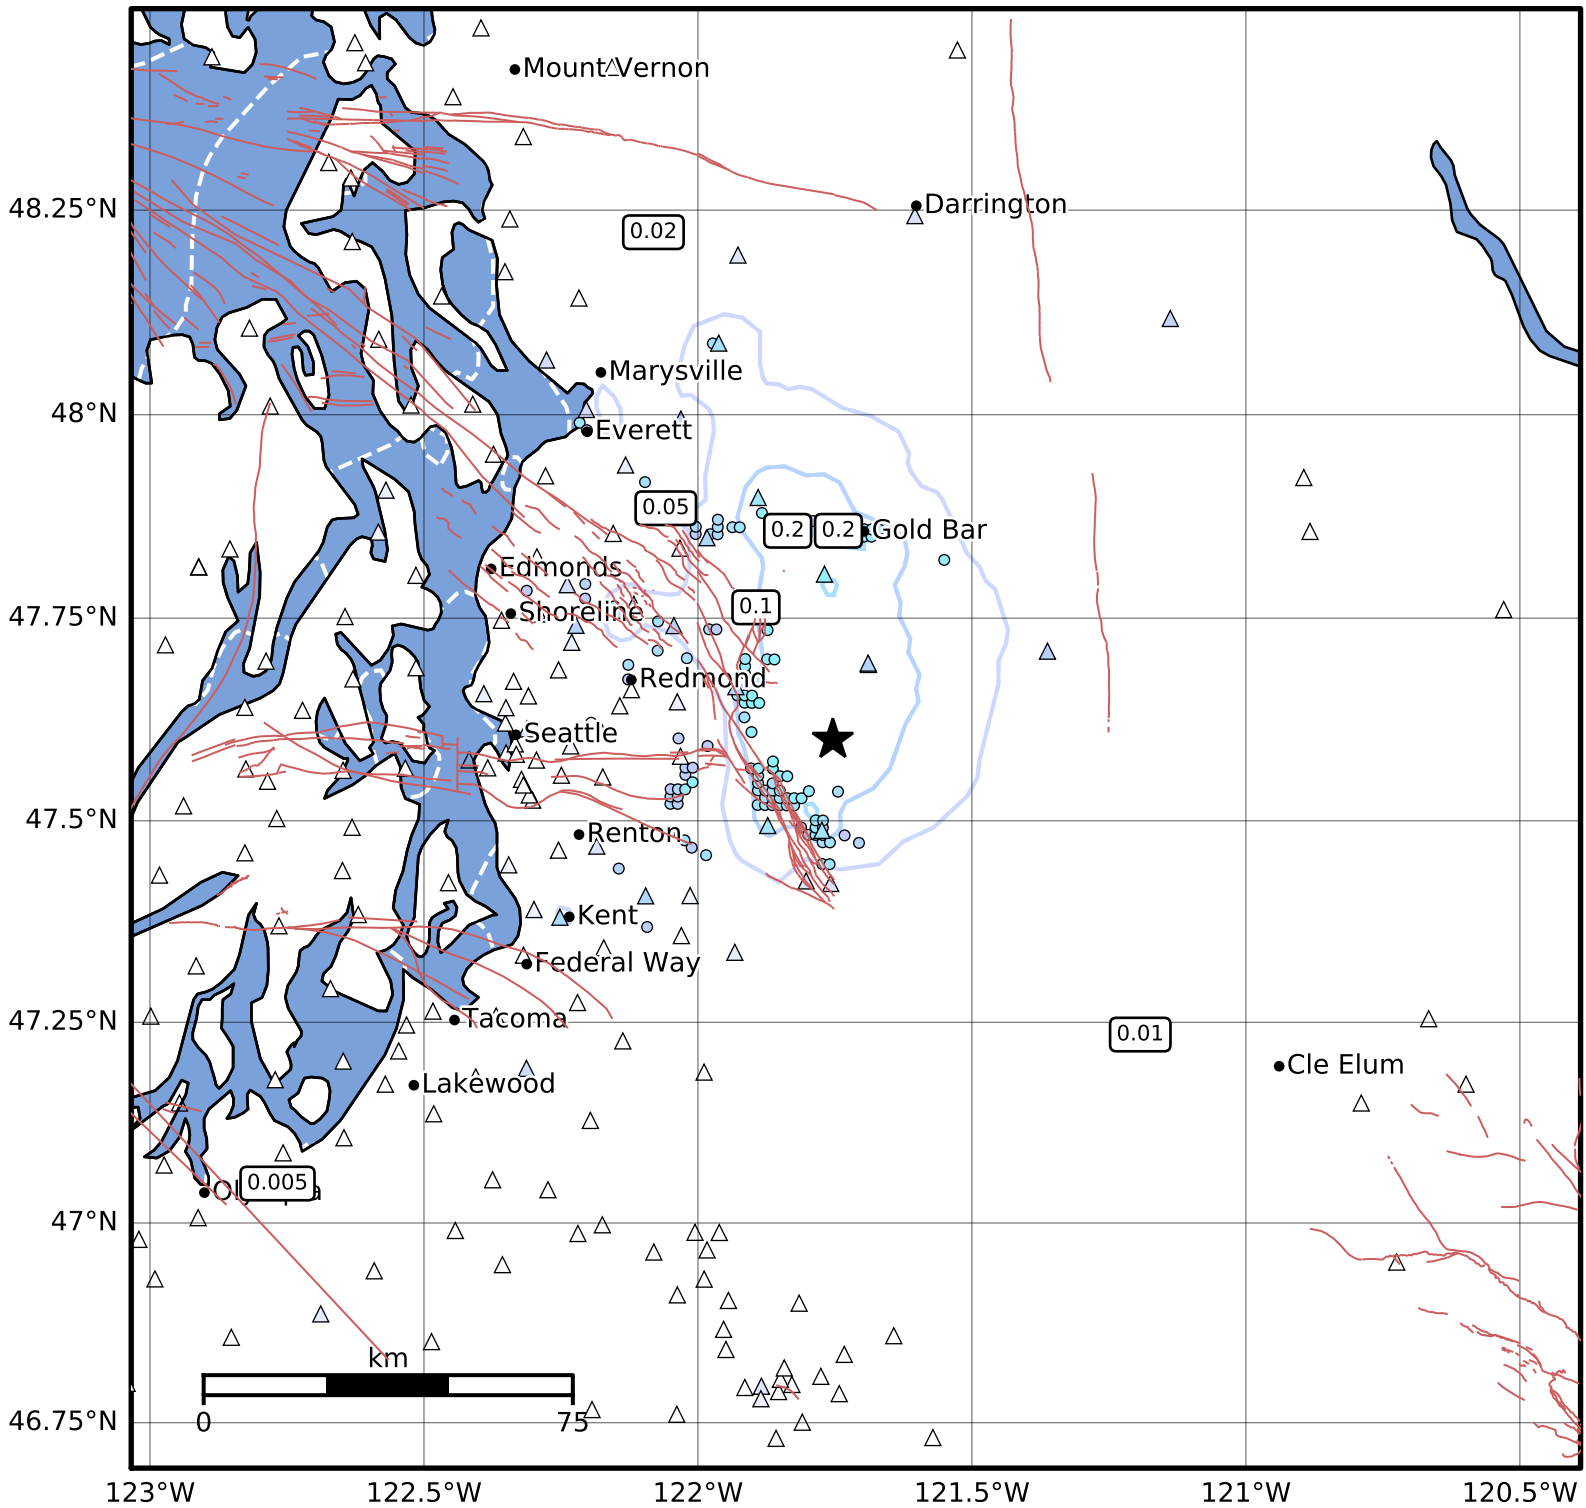

Peak Ground Velocity Map PNSN  
 ShakeMap: 11.8 km ( 7.3 mi) NNE from North Bend, WA  
 Jan 20, 2025 21:35:14 UTC M3.5 N47.60 W121.75 Depth: 17.1km ID:uw62071396

PGV (cm/s)	0.1	0.2	0.5	1	2	5	10	20	50	100	200
------------	-----	-----	-----	---	---	---	----	----	----	-----	-----

Scale based on Worden et al. (2012)

Version 4: Processed 2025-01-21T05:57:12Z

△ Seismic Instrument    ○ Reported Intensity

★ Epicenter