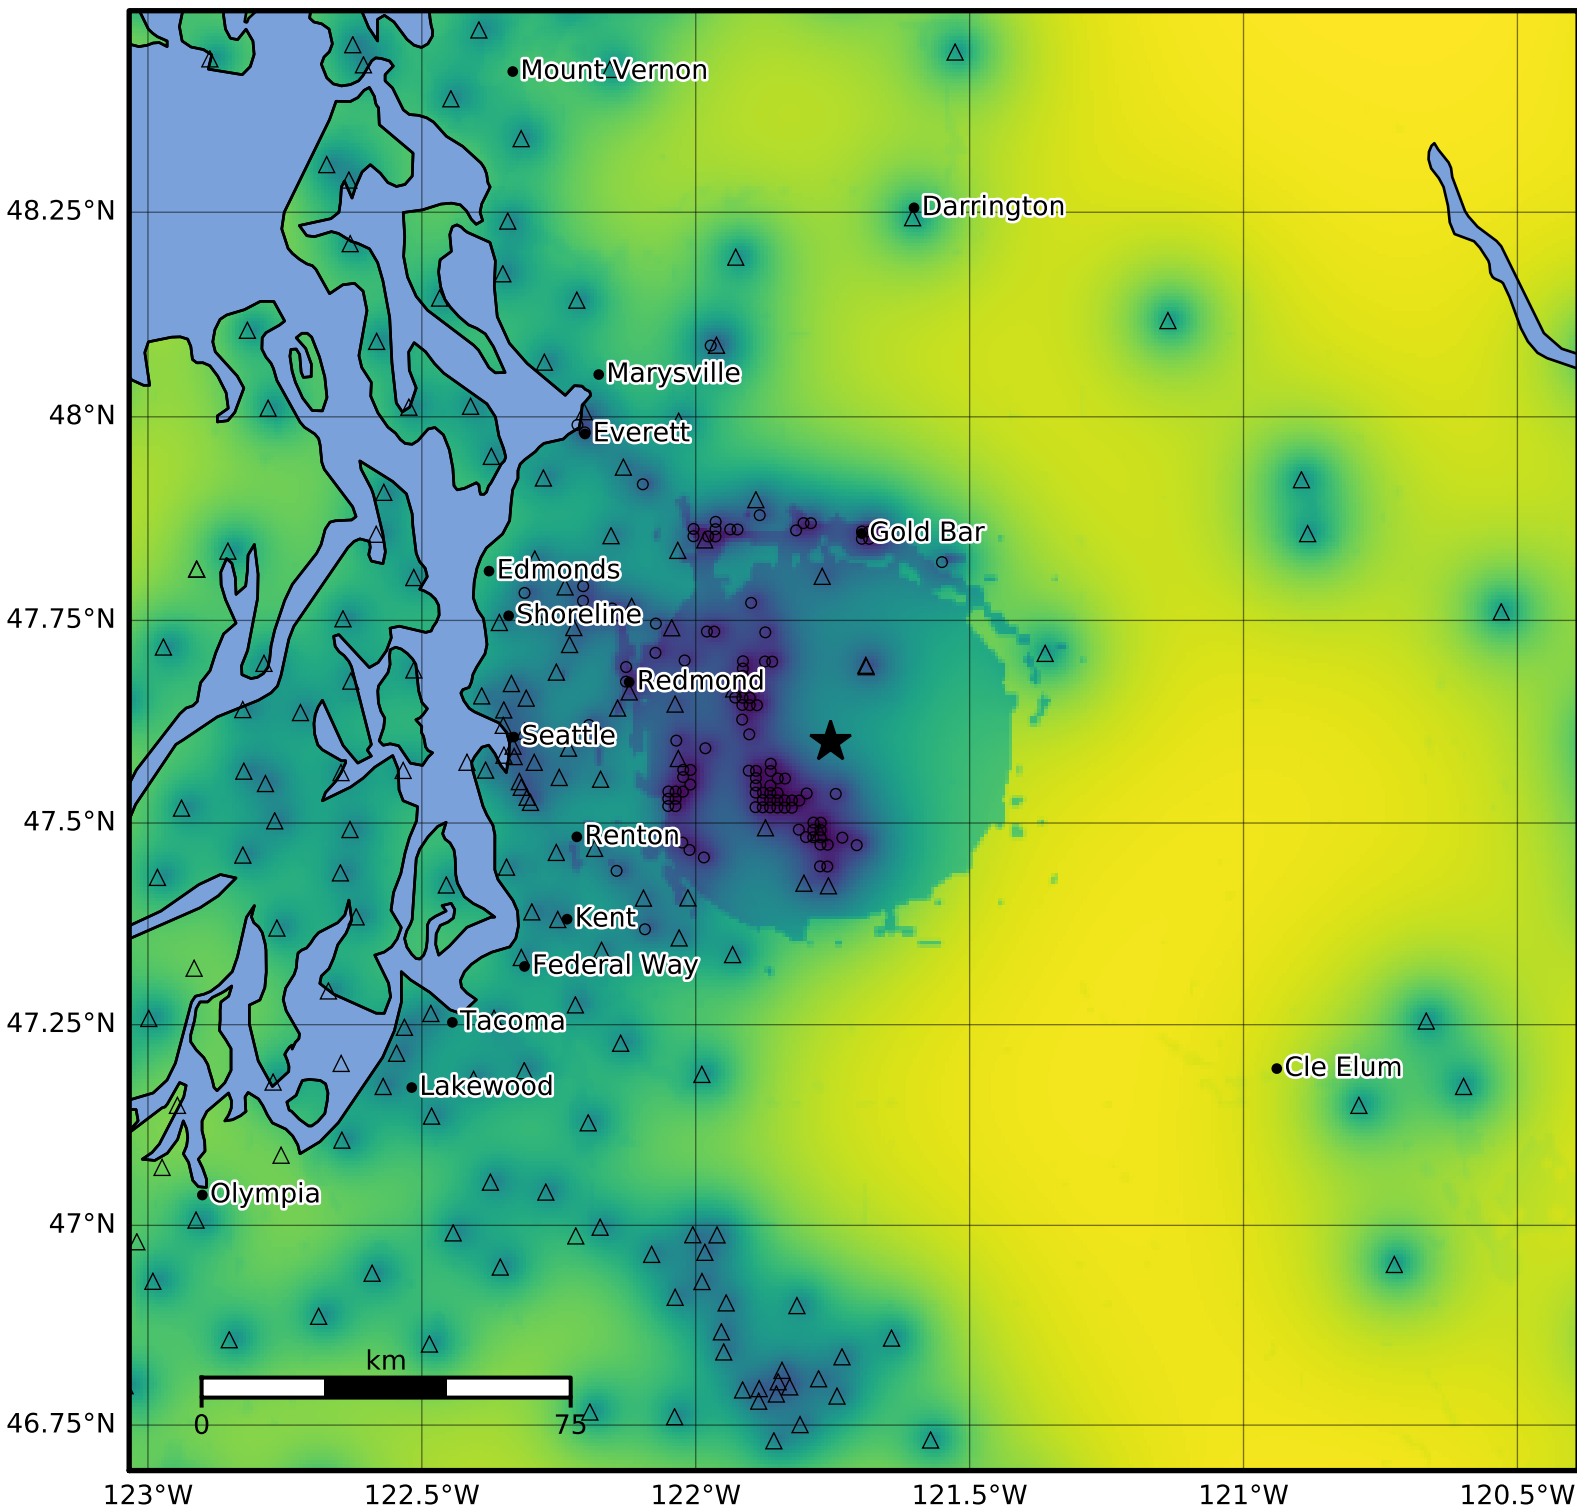

Macroseismic Intensity Map PNSN
Uncertainty ShakeMap: 11.8 km (7.3 mi) NNE from North Bend, WA
Jan 20, 2025 21:35:14 UTC M3.5 N47.60 W121.75 Depth: 17.1km ID:uw62071396

Version 4: Processed 2025-01-21T05:57:12Z