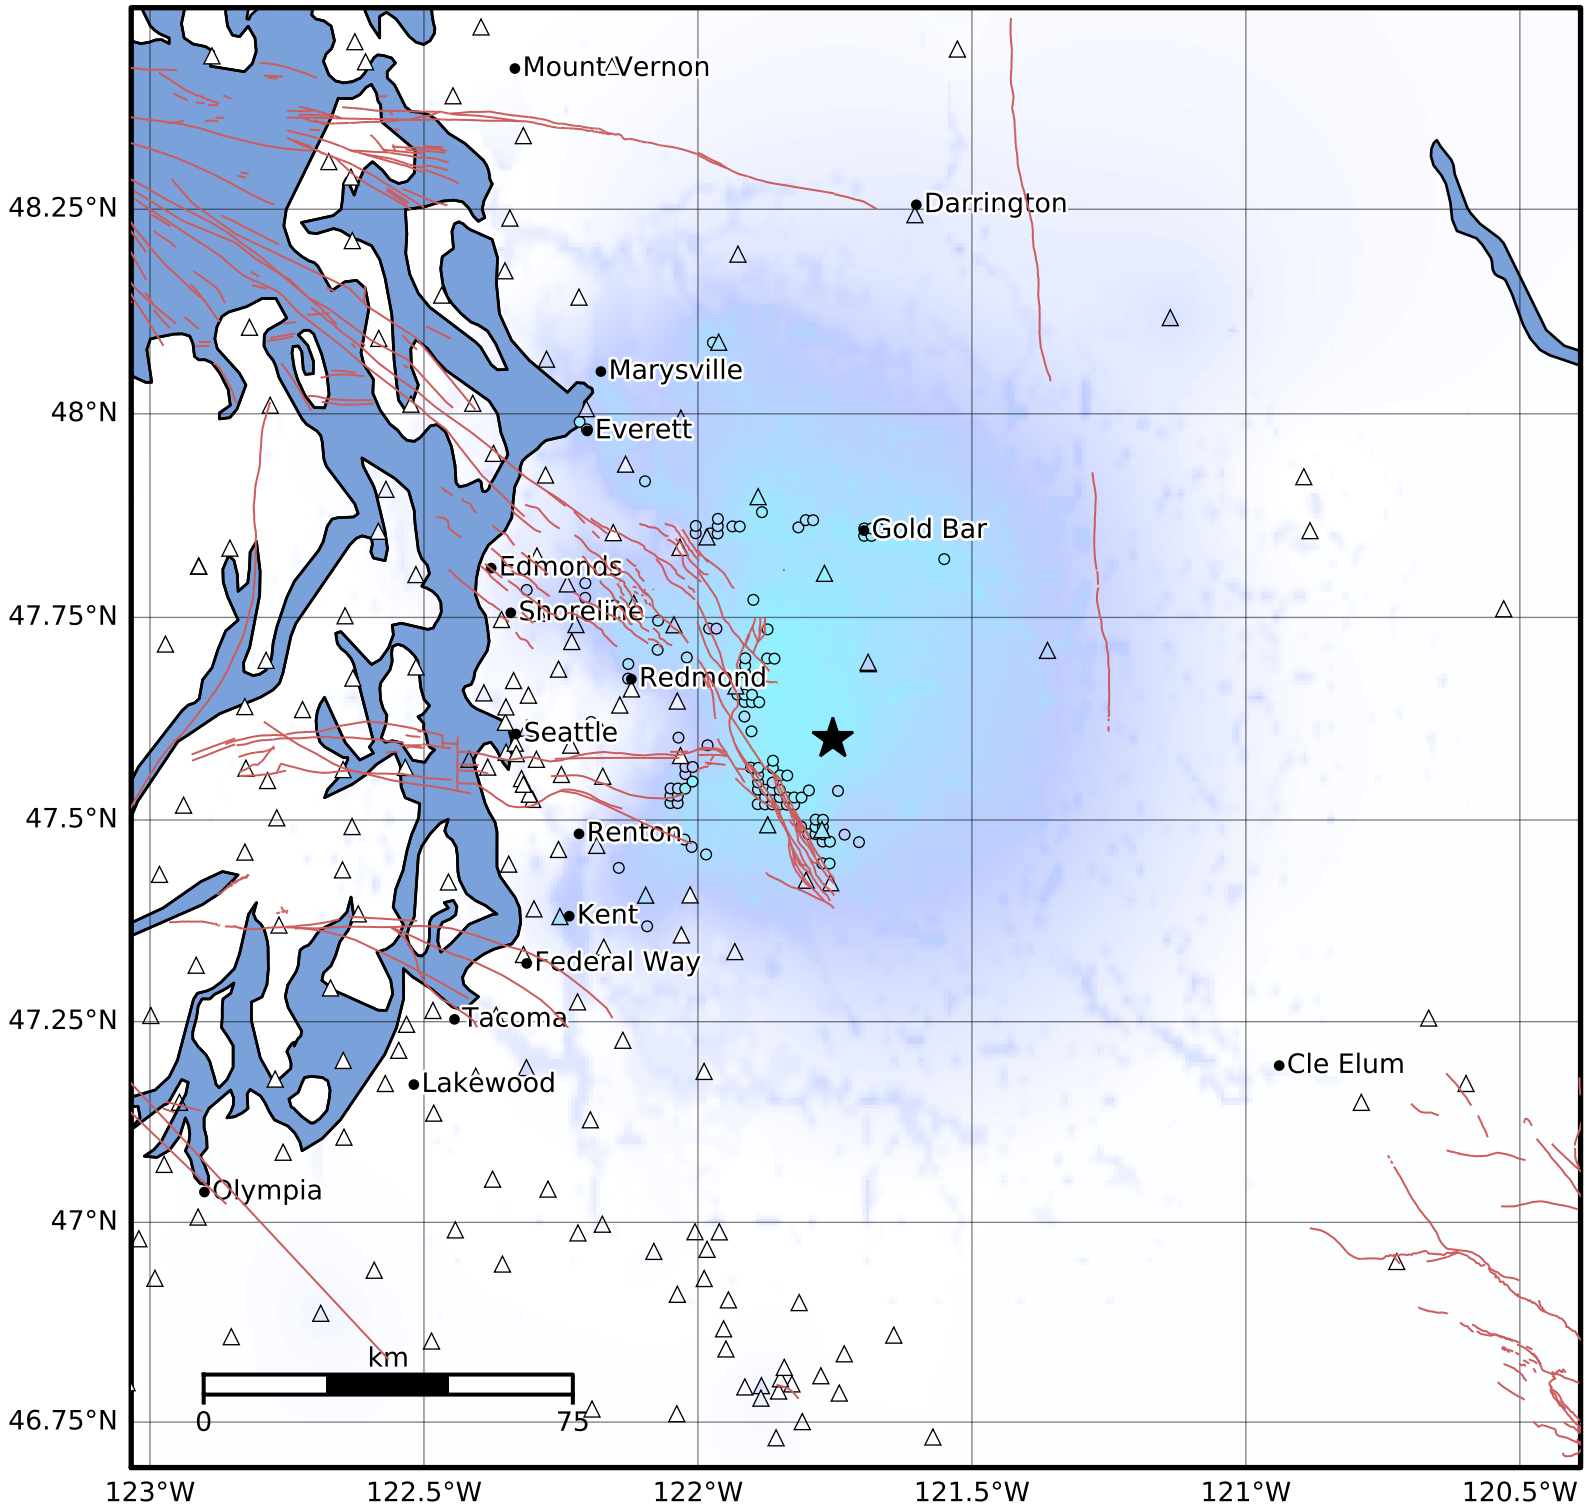

Macroseismic Intensity Map PNSN
 ShakeMap: 11.8 km (7.3 mi) NNE from North Bend, WA
 Jan 20, 2025 21:35:14 UTC M3.5 N47.60 W121.75 Depth: 17.1km ID:uw62071396

SHAKING	Not felt	Weak	Light	Moderate	Strong	Very strong	Severe	Violent	Extreme
DAMAGE	None	None	None	Very light	Light	Moderate	Moderate/heavy	Heavy	Very heavy
PGA(%g)	<0.0464	0.297	2.76	6.2	11.5	21.5	40.1	74.7	>139
PGV(cm/s)	<0.0215	0.135	1.41	4.65	9.64	20	41.4	85.8	>178
INTENSITY	I	II-III	IV	V	VI	VII	VIII	IX	X+

Scale based on Worden et al. (2012)

Version 4: Processed 2025-01-21T05:57:12Z

△ Seismic Instrument ○ Reported Intensity

★ Epicenter