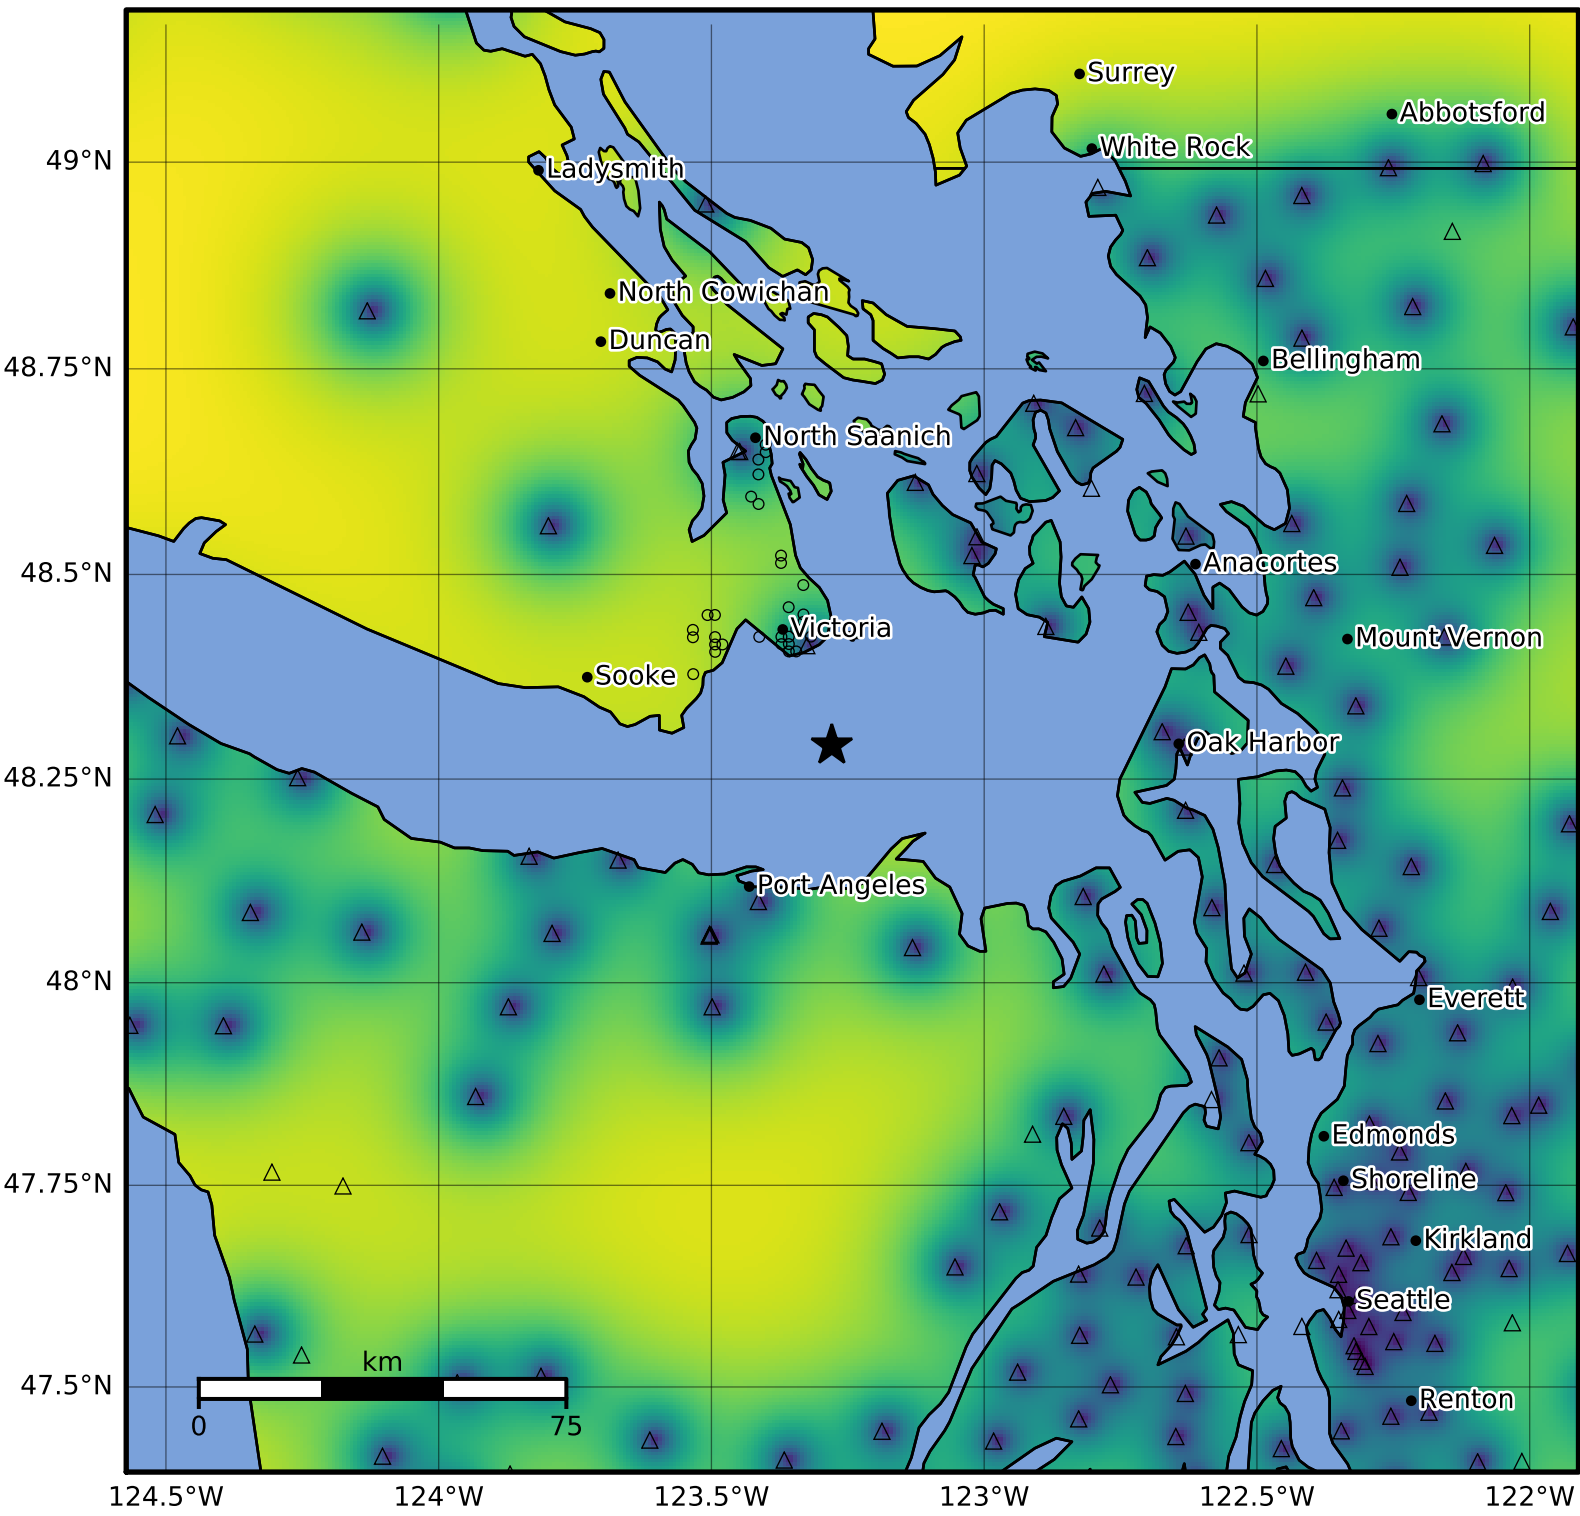

3.0 Second Peak Spectral Acceleration Map PNSN
Uncertainty ShakeMap: 15.7 km (9.8 mi) S from Victoria, BC
Feb 14, 2025 05:59:18 UTC M3.7 N48.29 W123.28 Depth: 40.2km ID:uw62067602

Version 3: Processed 2025-02-14T06:36:57Z