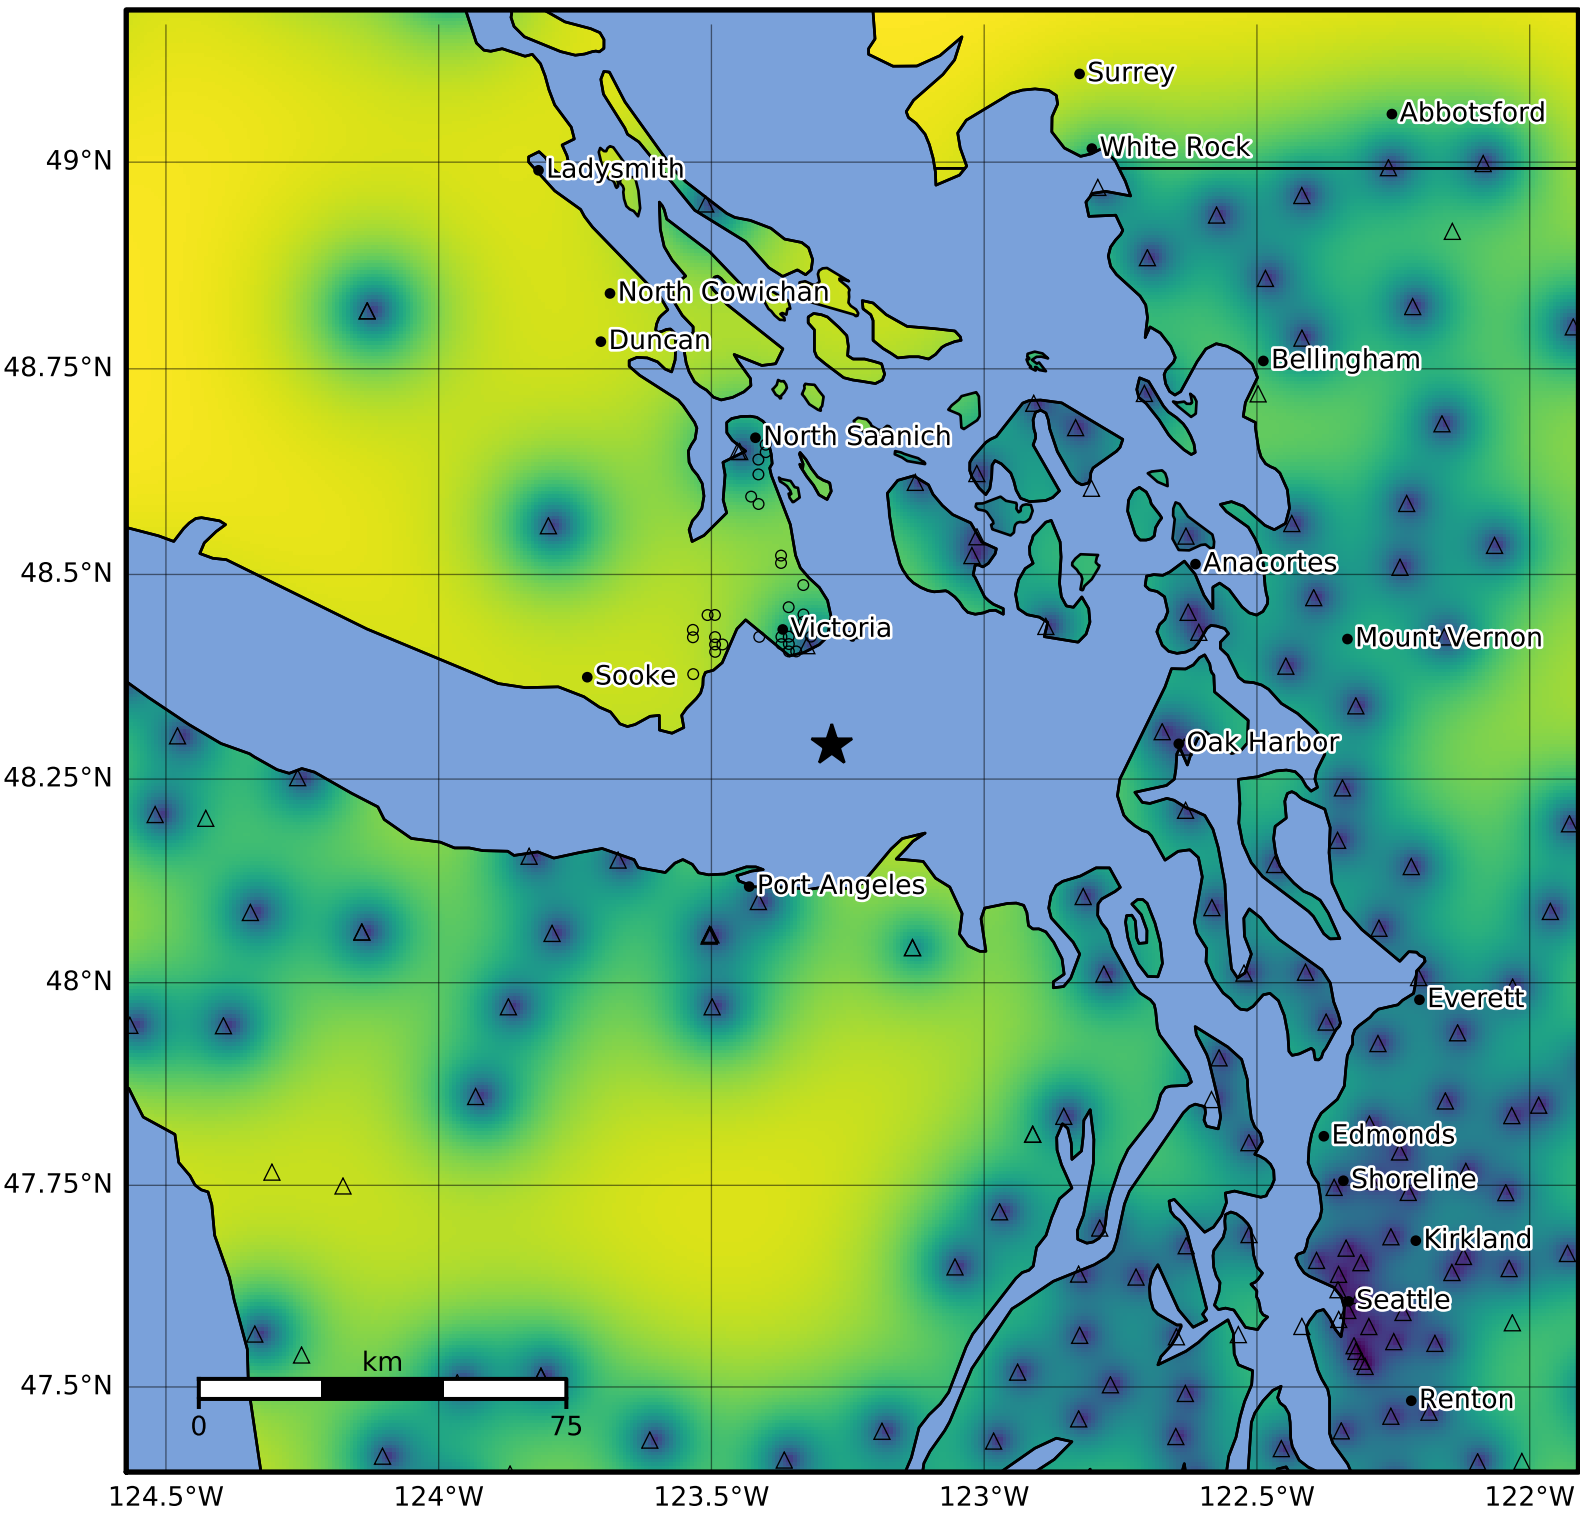

1.0 Second Peak Spectral Acceleration Map PNSN
Uncertainty ShakeMap: 15.7 km (9.8 mi) S from Victoria, BC
Feb 14, 2025 05:59:18 UTC M3.7 N48.29 W123.28 Depth: 40.2km ID:uw62067602

Version 3: Processed 2025-02-14T06:36:57Z