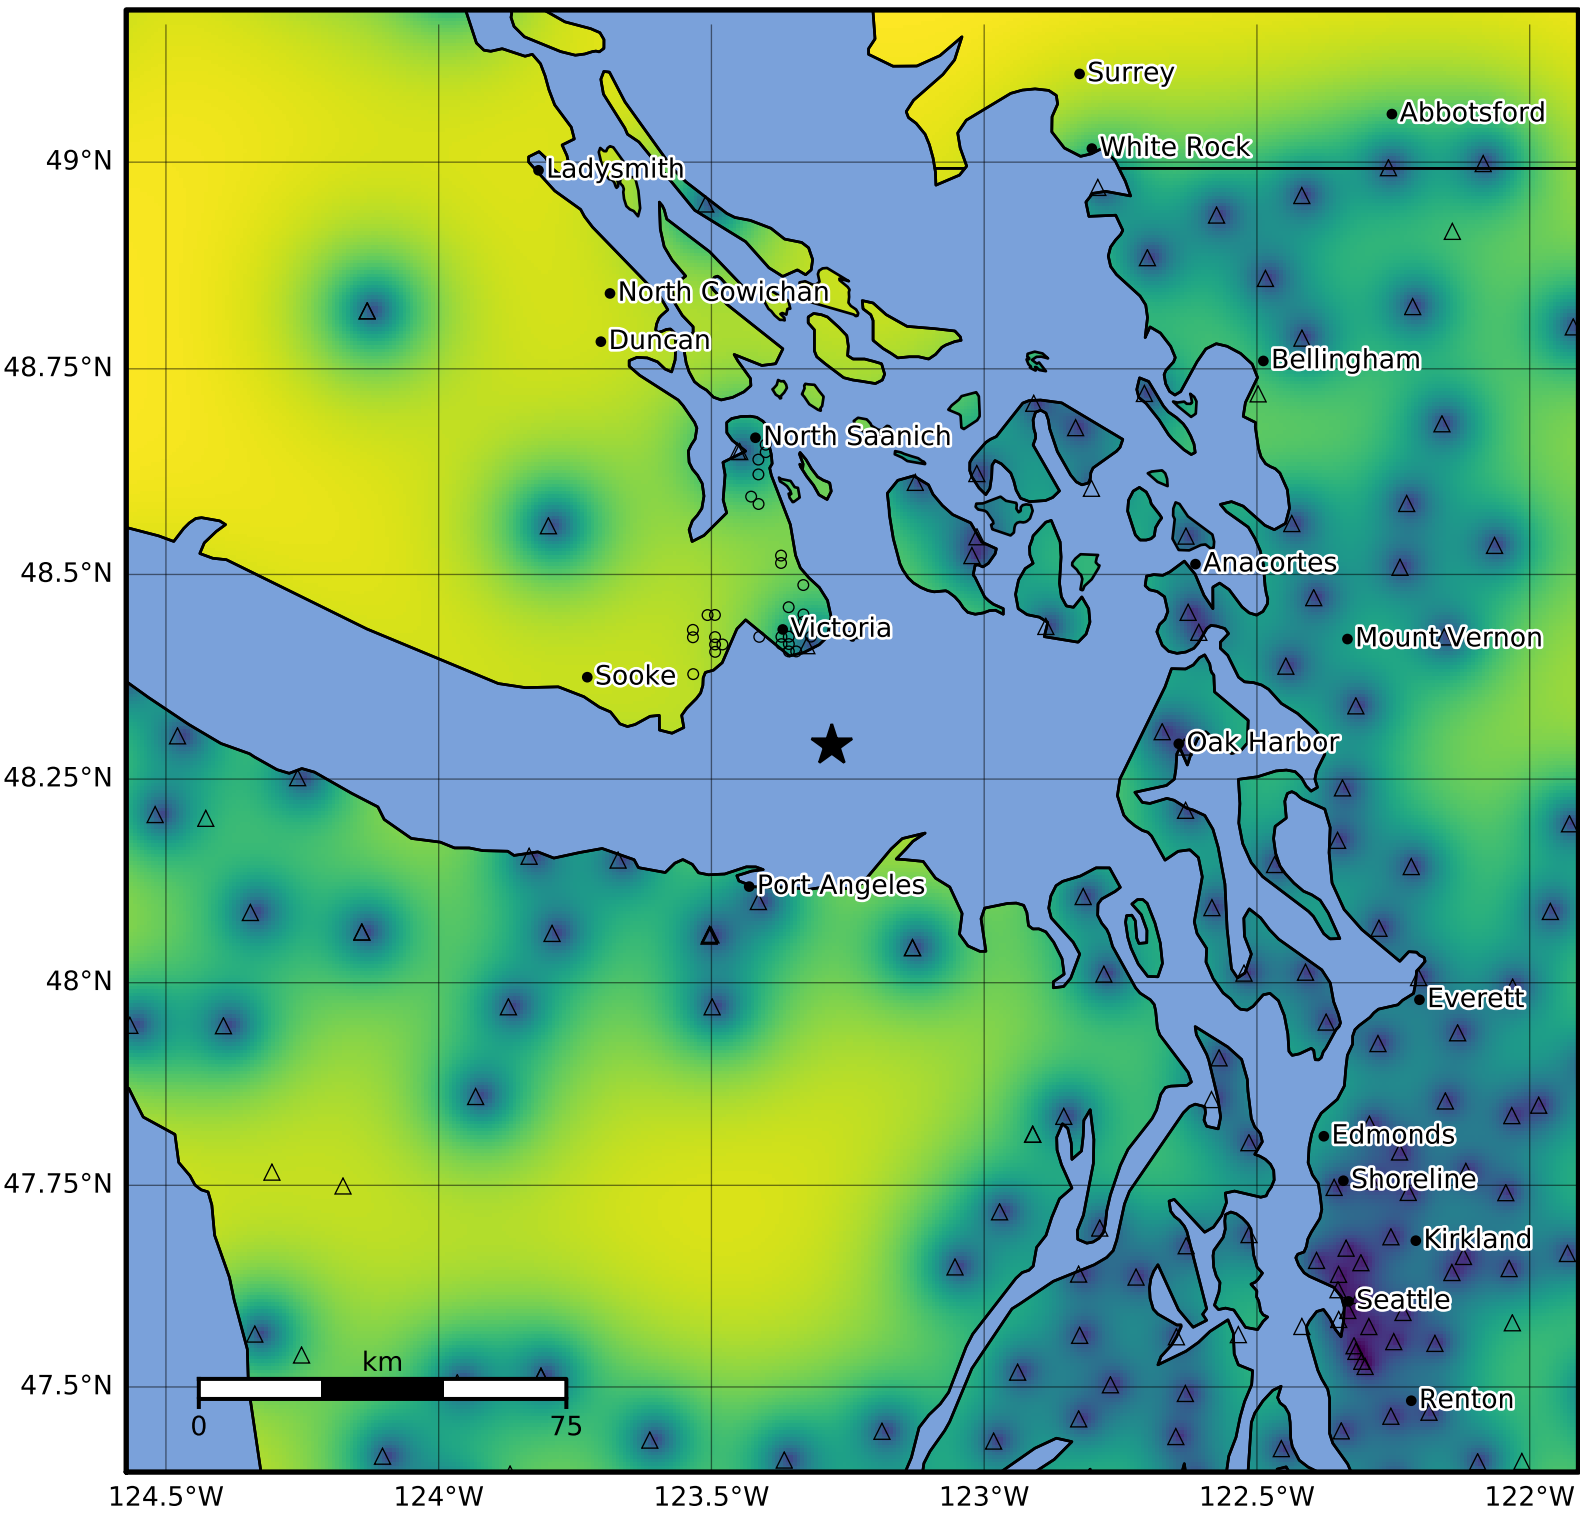

0.3 Second Peak Spectral Acceleration Map PNSN
Uncertainty ShakeMap: 15.7 km (9.8 mi) S from Victoria, BC
Feb 14, 2025 05:59:18 UTC M3.7 N48.29 W123.28 Depth: 40.2km ID:uw62067602

Version 3: Processed 2025-02-14T06:36:57Z